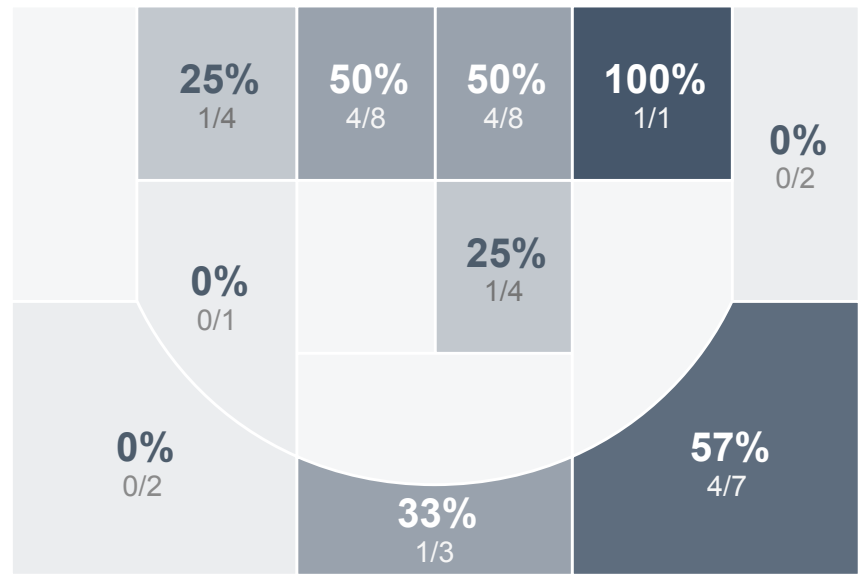

St. Mary's Saints Girls Basketball