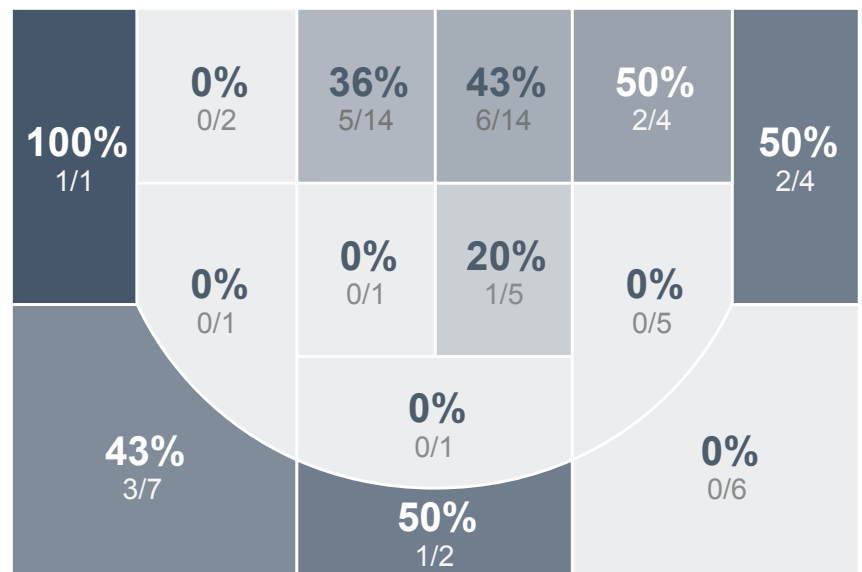

Bismarck High School