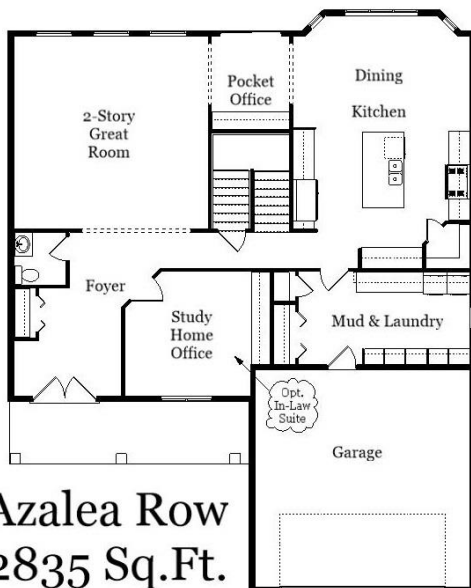

Your Land Your Style Your Home Your Way  
Design + Build = Your Best Value

Azalea Row  
2835 Sq.Ft.

Copyright © 2021 Kraus Design Build  
All Rights Reserved

The **Kraus** Company  
DESIGN BUILD

248-972-5549