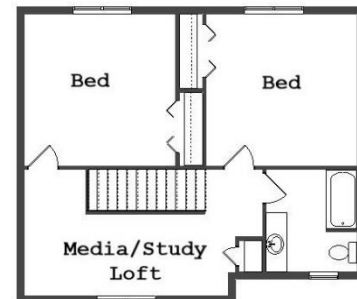

Your Land Your Style Your Home Your Way

Design + Build = Your Best Value

www.krausbuild.com

Memphis Sound 2150 Sq.Ft.

Copyright © 2021 Kraus Design Build
All Rights Reserved

We Welcome Your Changes
to All of Our Plans