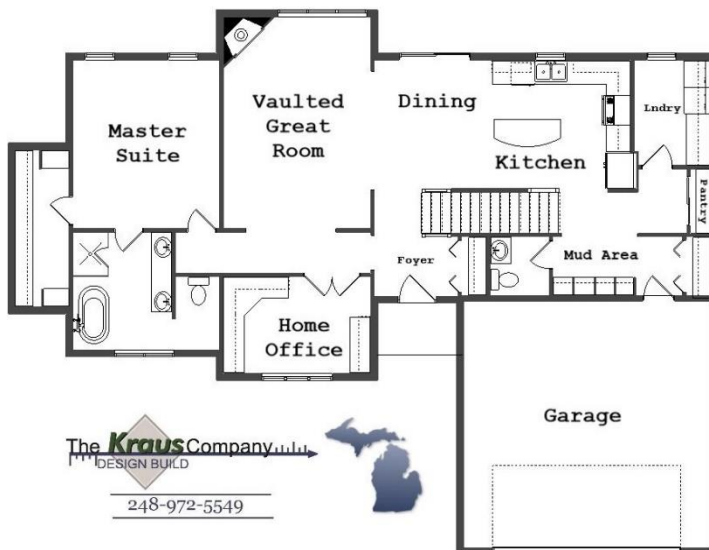

Your Land Your Style Your Home Your Way

Design + Build = Your Best Value

www.krausbuild.com

Memphis Sound 2150 Sq.Ft.

Copyright © 2021 Kraus Design Build
All Rights Reserved

We Welcome Your Changes
to All of Our Plans