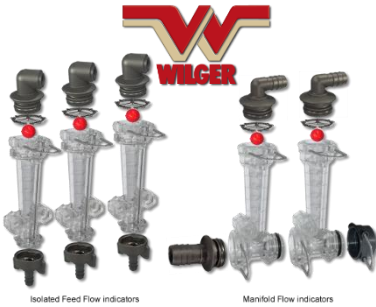

**We Have A Large Selection
Of Push To Connect Fittings
In Stock!**

Variable Pressure Row Starter Kit

- VARIABLE SPEED MOTOR
- DIAL ADJUSTABLE FEED RATE CONTROLLER
- AIR LINE PLUMBING TO ROWS
- A ROW CHECK BODY FOR EACH ROW WITH ORIFICE
- PRESSURE GAUGE, ELECTRICAL HARNESS, CHART
- REDBALL MONITORS, FITTINGS, AND MTG. BAR EXC. *

PART #	ROW #	KIT PRICE	KIT WITH FIRMERS	WITH TOTALLY TUBULARS STARTING
SKVRFK-4	4	\$ 1115 SALE	\$ 1255 SALE	\$ 1335 SALE
SKVRFK-6	6	\$ 1205 SALE	\$ 1415 SALE	\$ 1535 SALE
SKVRFK-8	8	\$ 1310 SALE	\$ 1590 SALE	\$ 1750 SALE
SKVRFK-12	12	\$ 1925 SALE	\$ 2345 SALE	\$ 2585 SALE
SKVRFK-16	16	\$ 2350 SALE	\$ 2910 SALE	\$ 3230 SALE
SKVRFK-24	24	\$ 2505 SALE	\$ 3345 SALE	\$ 3825 SALE
SKVR-P	PUMP	5.3GPM	1/2" FMPT	\$ 200 SALE
SKVR-C	1 PUMP	CONTROLLER	ONLY	\$ 499 SALE
SKVR-10	CABLE	10' EXTENSION	ONLY	\$ 39.50 SALE
SKVR-20	CABLE	20' EXTENSION	ONLY	\$ 49.00 SALE
SKVR-BAC	9' BATTERY	CABLE	ONLY	\$ 57.50 SALE
SKVR-CKIT	UPGRADE KIT FOR VARIABLE CONTROL	\$ 865 SALE	-----	-----
SKVRDFK-12	12 ROW *NO RED BALL	\$ 1380 SALE	\$ 1800 SALE	-----
SKVRDFK-24	24 ROW DRILL *NO RED BALL	\$ 1510 SALE	\$ 2350 SALE	-----
SKVR-LS	LIFT SWITCH KIT	\$ 190 SALE	-----	-----

Please Call For Availability.
PRICES SUBJECT TO CHANGE WITHOUT NOTICE!

WILGER FLOW INDICATORS

PART #	# ROWS	TYPE	IN/OUT TYPE	PRICE EA.
20460 4 VO	4	MANIFOLD	½-1" / ¼-¾"	\$ 99.00 SALE
20460 6 VO	6	MANIFOLD	½-1" / ¼-¾"	\$ 155.00 SALE
20460 8 VO	8	MANIFOLD	½-1" / ¼-¾"	\$ 210.00 SALE
WFMK12	12	MANIFOLD	PLANTER KIT W/ BAR	\$ 310 SALE
WFMK16	16	MANIFOLD	PLANTER KIT W/ BAR	\$ 360 SALE
20480 1VO	1	ISOLATED	¼, 3/8", ½"	\$ 24.00 SALE
20480 4VO	4	ISOLATED	¼, 3/8", ½"	\$ 95.00 SALE
20480 6VO	6	ISOLATED	¼, 3/8", ½"	\$ 145.00 SALE
204-VOB	16	MTG. BAR	ALL W/ HARDWARE	\$ 49.00 SALE