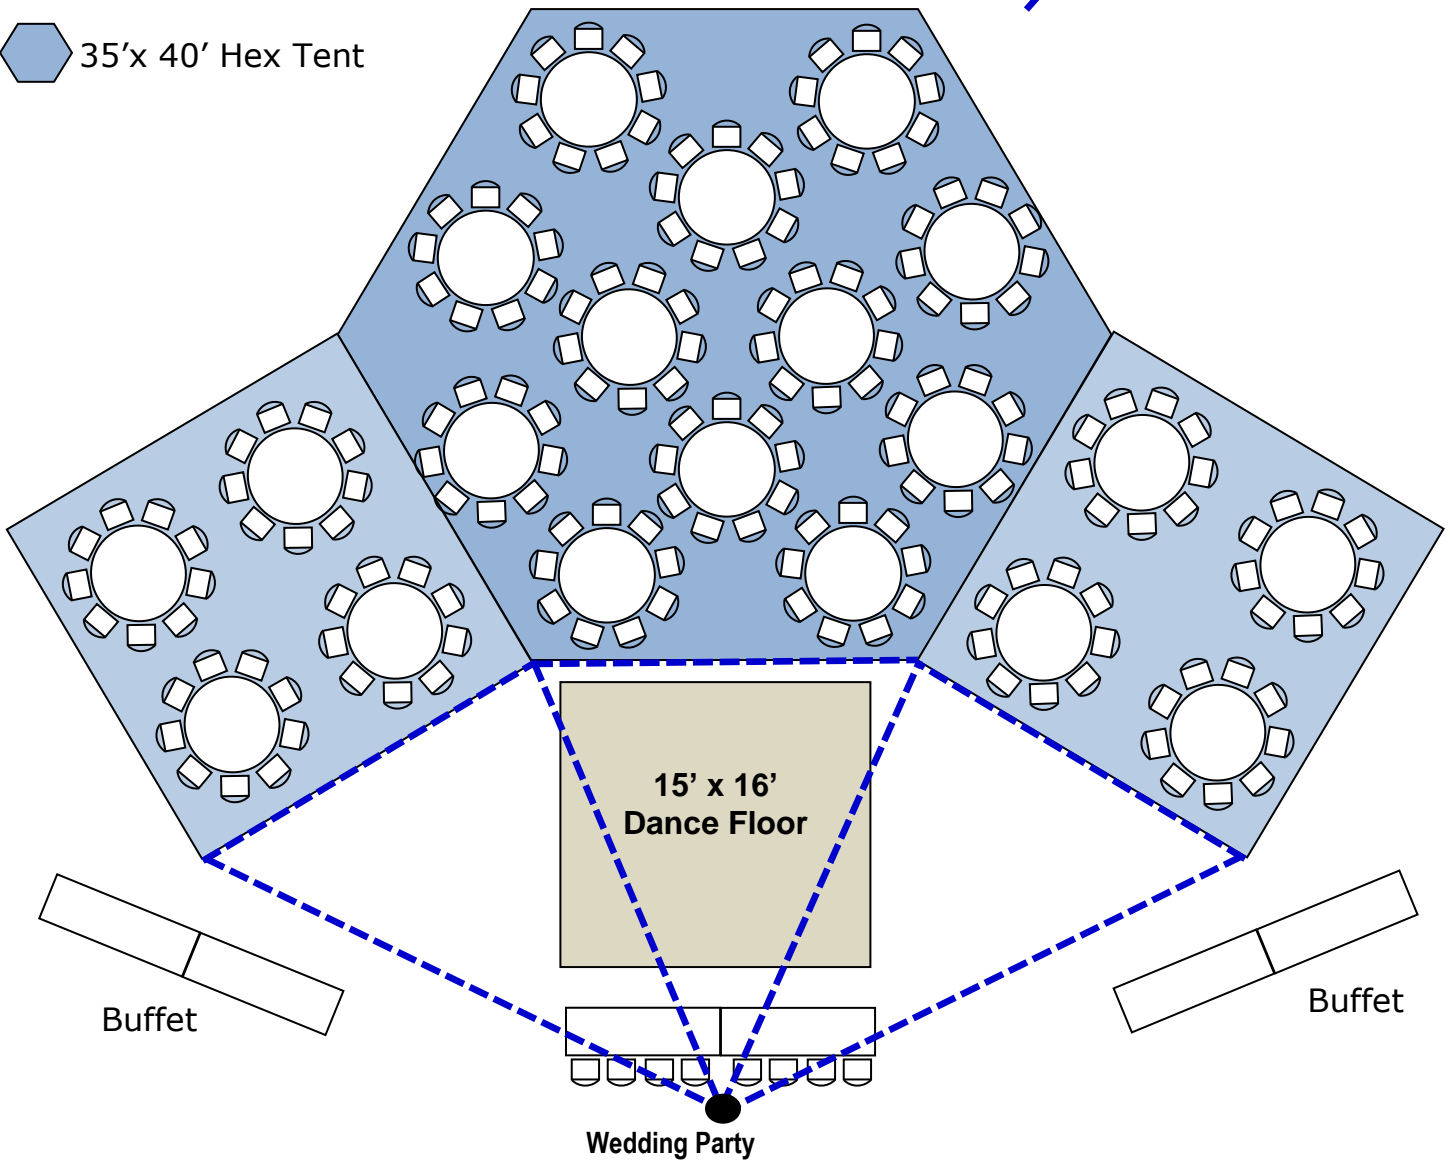

Small “Dancing Under the Stars” Layout Hexagon & Two (2) 20’ x 20’ Tents: 160-200 Guests

 20’ x 20’ Square Tent

 35’ x 40’ Hex Tent

 G40 String Lights

Total electrical requirement for all lighting (625W) approx. 5.5 amps @ 120V

Small “Dancing Under the Stars” Layout Hexagon & Two (2) 20’ x 20’ Tents: 142-170 Guests

 20’x 20’ Square Tent

 G40 String Lights

 35’x 40’ Hex Tent