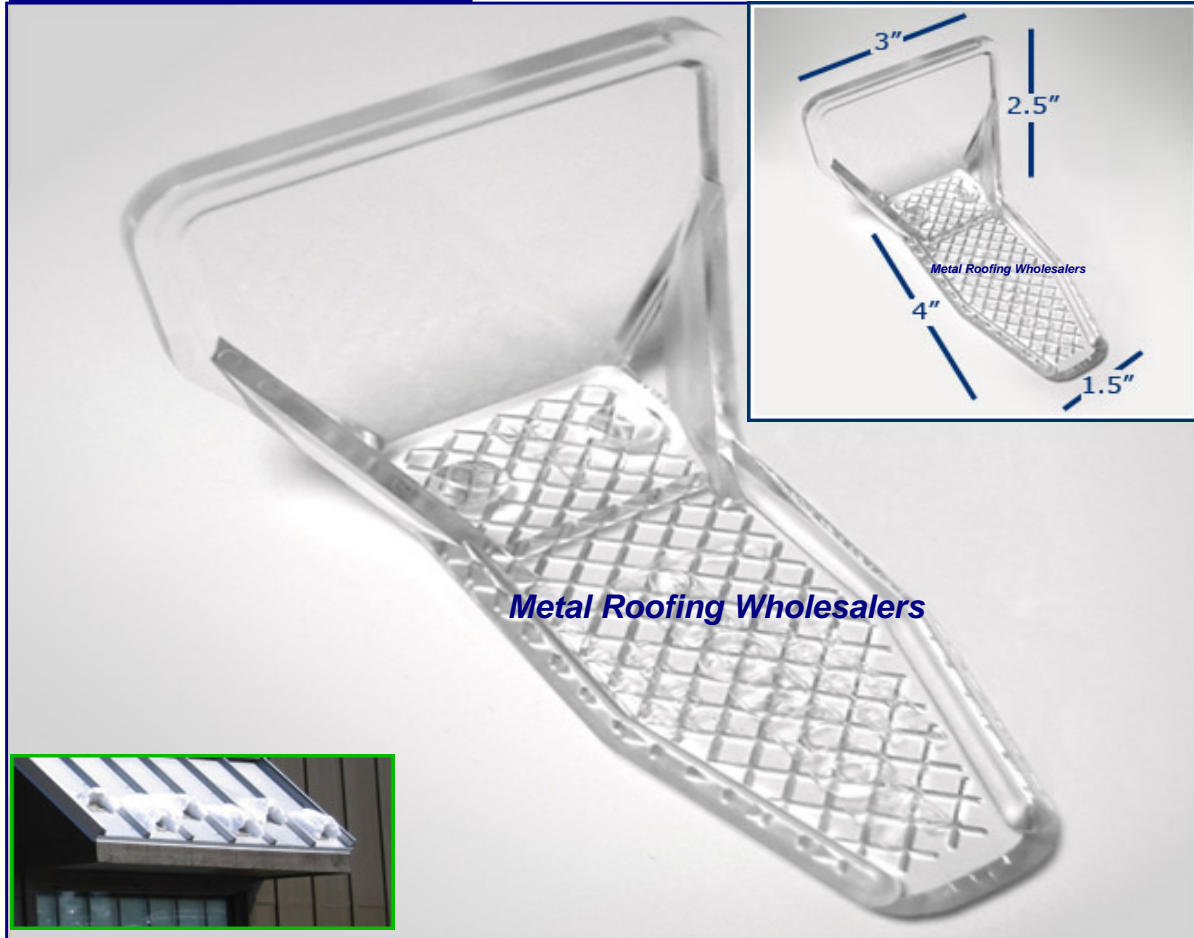

Toll Free 1-877-646-6382
Local 865-379-7777
Fax 865-982-4222

Metal Roofing Wholesalers
1178 Topside Road
Louisville, TN 37777

SNOW GUARDS

Product Description:

Metal Roofing Wholesalers Snow Guards are rooftop devices that prevent the dangerous movement of snow and ice by allowing it to melt completely or drop off in small amounts. Our clear snow guard products help prevent damage from avalanching snow and ice while remaining practically invisible. Snow guards are a practical, cost-effective addition to any sloped metal roof in winter climates.

Our Snow guards can be adhesive or mechanically fastened and requires a 1.5" flat mounting area. They will fit almost all panels. The waffled base provides almost triple the bonding power of a smooth bottom guard in this size category. Starter points are provided for mechanically fastening. These are available in Clear so they will look attractive on every roof color. Professional ATI test results show this Snow guard held up to 3456 pounds when screw mounted and 1379 pounds when adhesive mounted using the SB-190