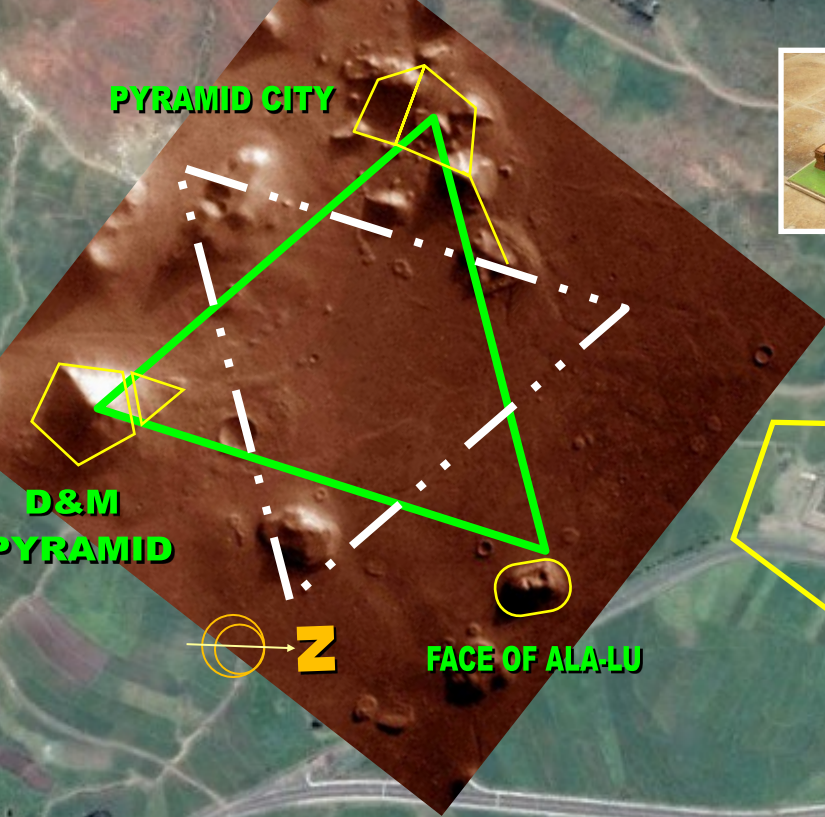

# MARTIAN LEY LINES OF AXUM

The purpose of this study is to present the evidence that the geometric ley-lines of the following city layout is set to the *Cydonia, Mars* ley-lines. Pertaining to the *Cydonia, Mars* anomalies, there are 3 main pyramid structures that comprise the *Martian Motif*. There is the famous *Face of Mars*, the giant *Pentagon Fortress* and the *Pleiadian Pyramid City*. These 3 structures triangulate each other and would make up the core of a large metropolitan city on Earth. What is astonishing is that such a *Martian Motif* is seen implemented in the architecture of almost all the ancient civilizations on Earth. This started, at least based on the archeological record after the *Flood of Noah* with Babylon and Sumer. How the *Martian Motif* is tied to the ley-lines of ancient cities, temples and structures is that perhaps the lost knowledge and connection of the Martian civilization was conveyed to the few and selected 'priestly' class on Earth that constitutes the Secret Societies, etc. This special class of humans are perhaps tasked at keeping the legacy, lifeline and bloodline operational. Even now in the modern era, the same *Cydonia, Mars* motif is incorporated into the major capitals.

## MARTIAN MOTIF OF THE PLEIADIAN KIND

### MARTIAN PATTERN

40°44'33.60N 09°27'40.29W

CYDONIA, MARS

OBELISKS

QUEEN OF SHEBA PALACE

ST. MARY OF ZION

Obelisks

St. Mary of Zion Church

Image © 2017 CNES / Airbus

Google Earth

© Composition & Some Graphics by  
**LUIS B. VEGA**  
 vegapost@hotmail.com  
 www.PostScripts.org  
 FOR ILLUSTRATION PURPOSES ONLY

**Main Sources**  
 Bloodlines of the Illuminati  
 GoogleEarth.com  
 Morals and Dogmas  
 The Secrets of All Ages  
 Wikipedia.com