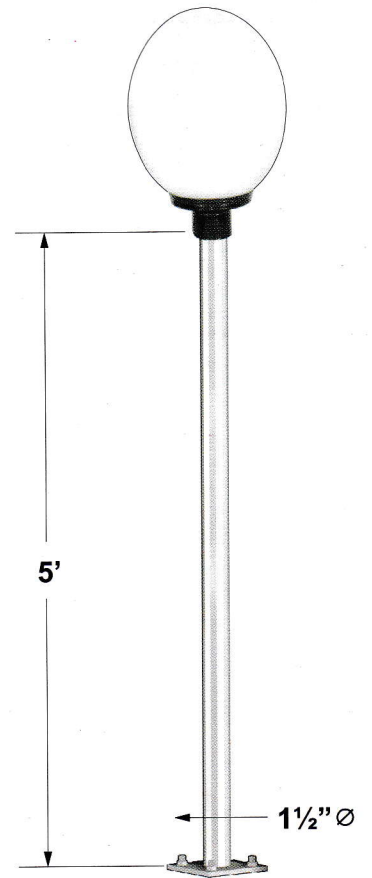

AMCO ACRYLIC AMGLOBE LANTERN

MODEL NO.	DIAMETER
AP - 1007 - GS	6"
AP - 1006 - GS	8"
AP - 1006 - G	10"

MODEL NO.	DIAMETER
AP - 1004 - GS	8"
AP - 1004 - G	10"

MODEL NO.	DIAMETER
AP - 1006 - SL	8"
AP - 1006 - GL	10"

AMCO ACRYLIC EGGLOBE LANTERN

MODEL NO.	DIAMETER
AP - 1006 - E	10"
AP - C - 67 - WE	12"

MODEL NO.	DIAMETER
AP - 1004 - E	10"
AP - C - 67 - DE	12"

MODEL NO.	DIAMETER
AP - 1003 - E	10"
AP - C - 67 - E	12"

MODEL NO.	DIAMETER
AP - 1003 - EC	10"
AP - C - 67 - CE	12"

MODEL NO.	DIAMETER
AP - C - 41 - E	10"
AP - C - 67 - PE	12"