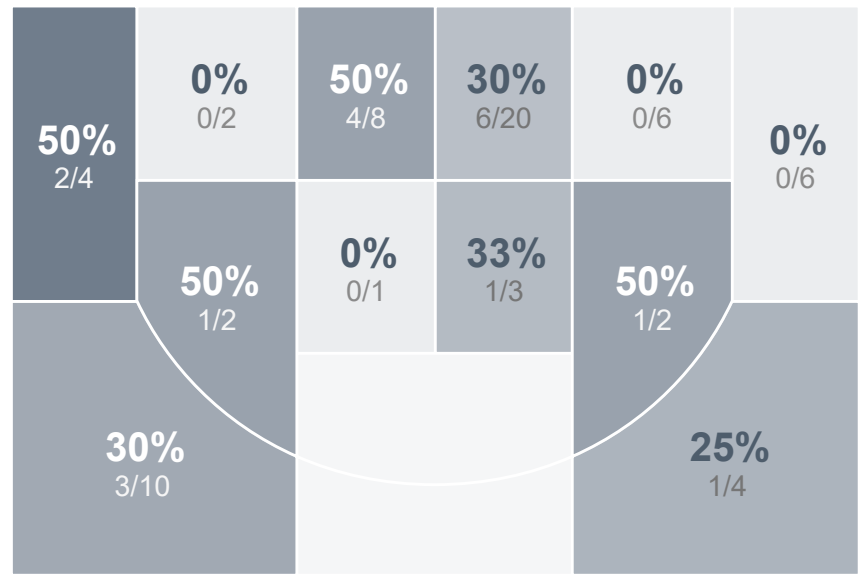

Girls' Varsity Basketball - New