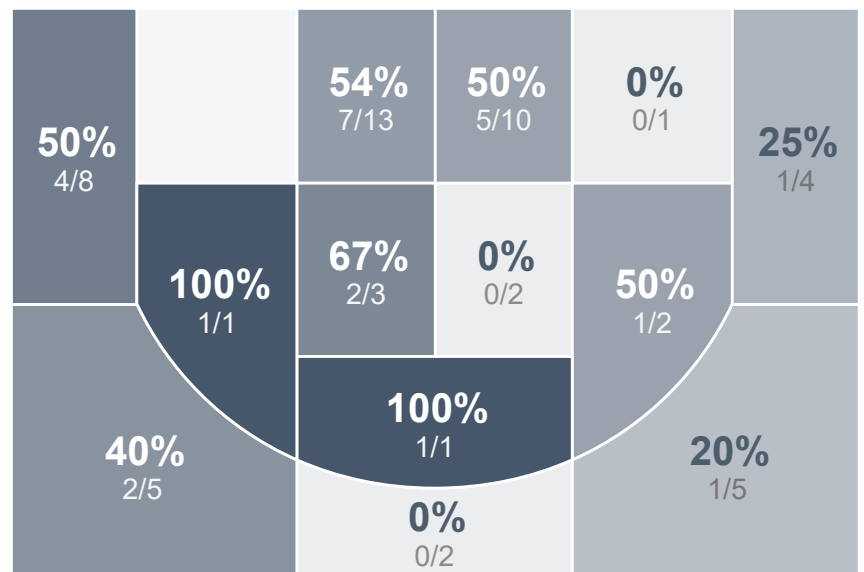

Minot High School