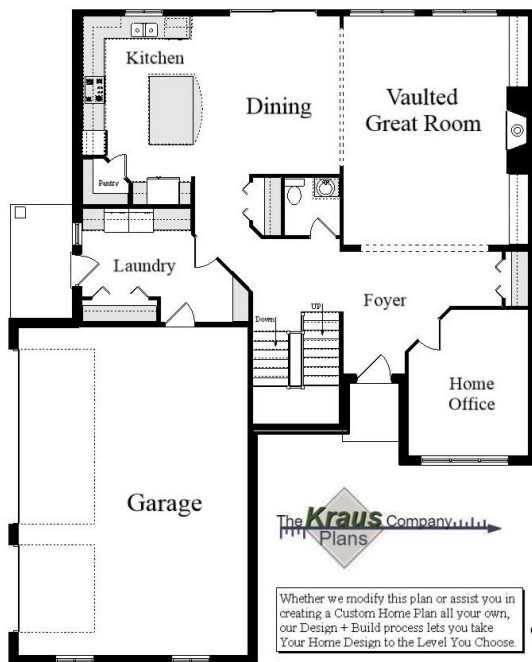

Your Land Your Style Your Home Your Way

Design + Build = Your Best Value

Plan 2418
2375 Sq.Ft.

Copyright © 2024 Kraus Design Build
All Rights Reserved

248-972-5549

www.krausbuild.com

Setting the New Standard