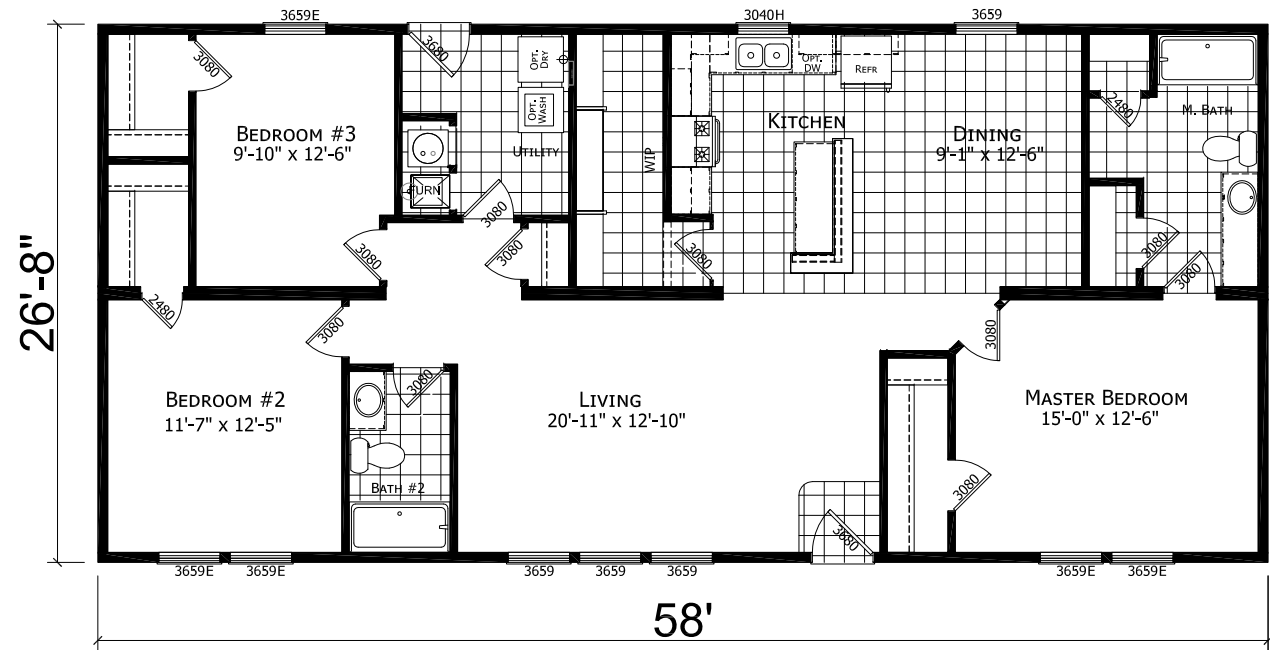

OPTIONAL
FAMILY ROOM

MODEL 17-O4583A
3 BEDROOM, 2 BATH
ACTUAL SIZE: 58' x 26'-8"
TOTAL AREA: 1,547 SQ. FT.

OPTIONAL
GLAMOUR BATH

70' W/ Family Room Option

CHAMPION MANUFACTURED BEAUTIFULLY™ 1425 SUNNYSIDE RD. WEISER, ID 83672	MODIFICATIONS	PROJECT: O4583A 58'x26'-8" 3 BD 2 BTH	TITLE: LITERATURE PLAN	SHEET: L-101
	DRAWN BY: DATE: 05-11-17 SCALE: 3/16" = 1'-0"	FILENAME: T-O4583A	PROPRIETARY AND CONFIDENTIAL THESE DRAWINGS AND SPECIFICATIONS ARE ORIGINAL PROPRIETARY AND CONFIDENTIAL MATERIALS OF CHAMPION. COPYRIGHT © 1976-2016 BY CHAMPION	