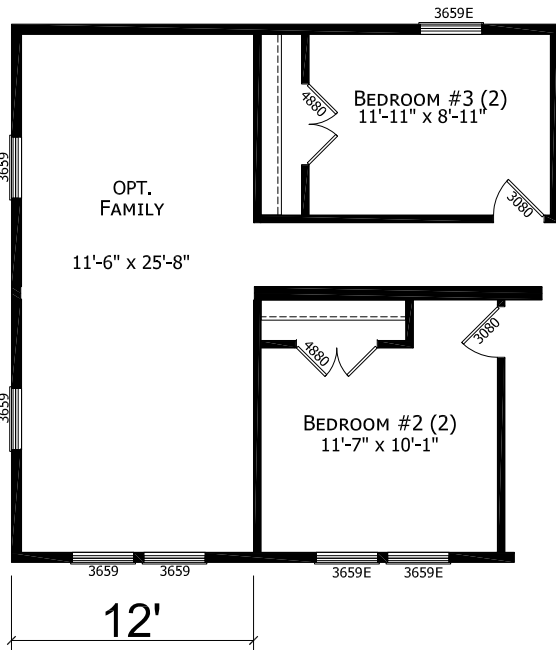

OPTIONAL
FAMILY ROOM

MODEL 17-O4583A
3 BEDROOM, 2 BATH
ACTUAL SIZE: 58' x 26'-8"
TOTAL AREA: 1,547 SQ. FT.

OPTIONAL
GLAMOUR BATH

70' W/ Family Room Option

CHAMPION MANUFACTURED BEAUTIFULLY™ 1425 SUNNYSIDE RD. WEISER, ID 83672	MODIFICATIONS	PROJECT: O4583A 58'x26'-8" 3 BD 2 BTH	TITLE: LITERATURE PLAN	SHEET: L-101
	DRAWN BY: DATE: 05-11-17 SCALE: 3/16" = 1'-0"	FILENAME: T-O4583A	PROPRIETARY AND CONFIDENTIAL THESE DRAWINGS AND SPECIFICATIONS ARE ORIGINAL PROPRIETARY AND CONFIDENTIAL MATERIALS OF CHAMPION. COPYRIGHT © 1976-2016 BY CHAMPION	