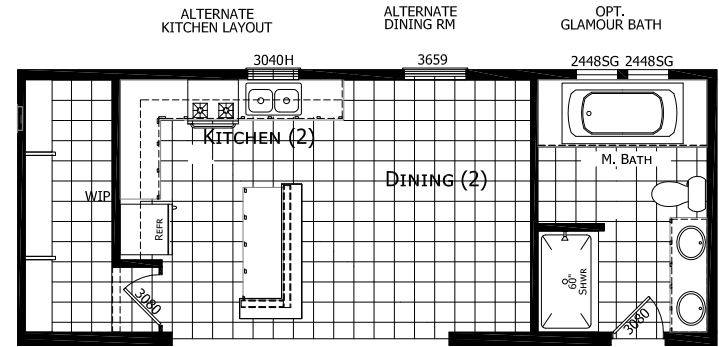

OPTIONAL
FAMILY ROOM

MODEL 17-O4583A
3 BEDROOM, 2 BATH
ACTUAL SIZE: 58' x 26'-8"
TOTAL AREA: 1,547 SQ. FT.

OPTIONAL
GLAMOUR BATH

70' W/ Family Room Option

CHAMPION MANUFACTURED BEAUTIFULLY™ 1425 SUNNYSIDE RD. WEISER, ID 83672	MODIFICATIONS	PROJECT: O4583A 58'x26'-8" 3 BD 2 BTH	TITLE: LITERATURE PLAN	SHEET: L-101
	DRAWN BY: DATE: 05-11-17 SCALE: 3/16" = 1'-0"	FILENAME: T-O4583A	PROPRIETARY AND CONFIDENTIAL THESE DRAWINGS AND SPECIFICATIONS ARE ORIGINAL PROPRIETARY AND CONFIDENTIAL MATERIALS OF CHAMPION. COPYRIGHT © 1976-2016 BY CHAMPION	