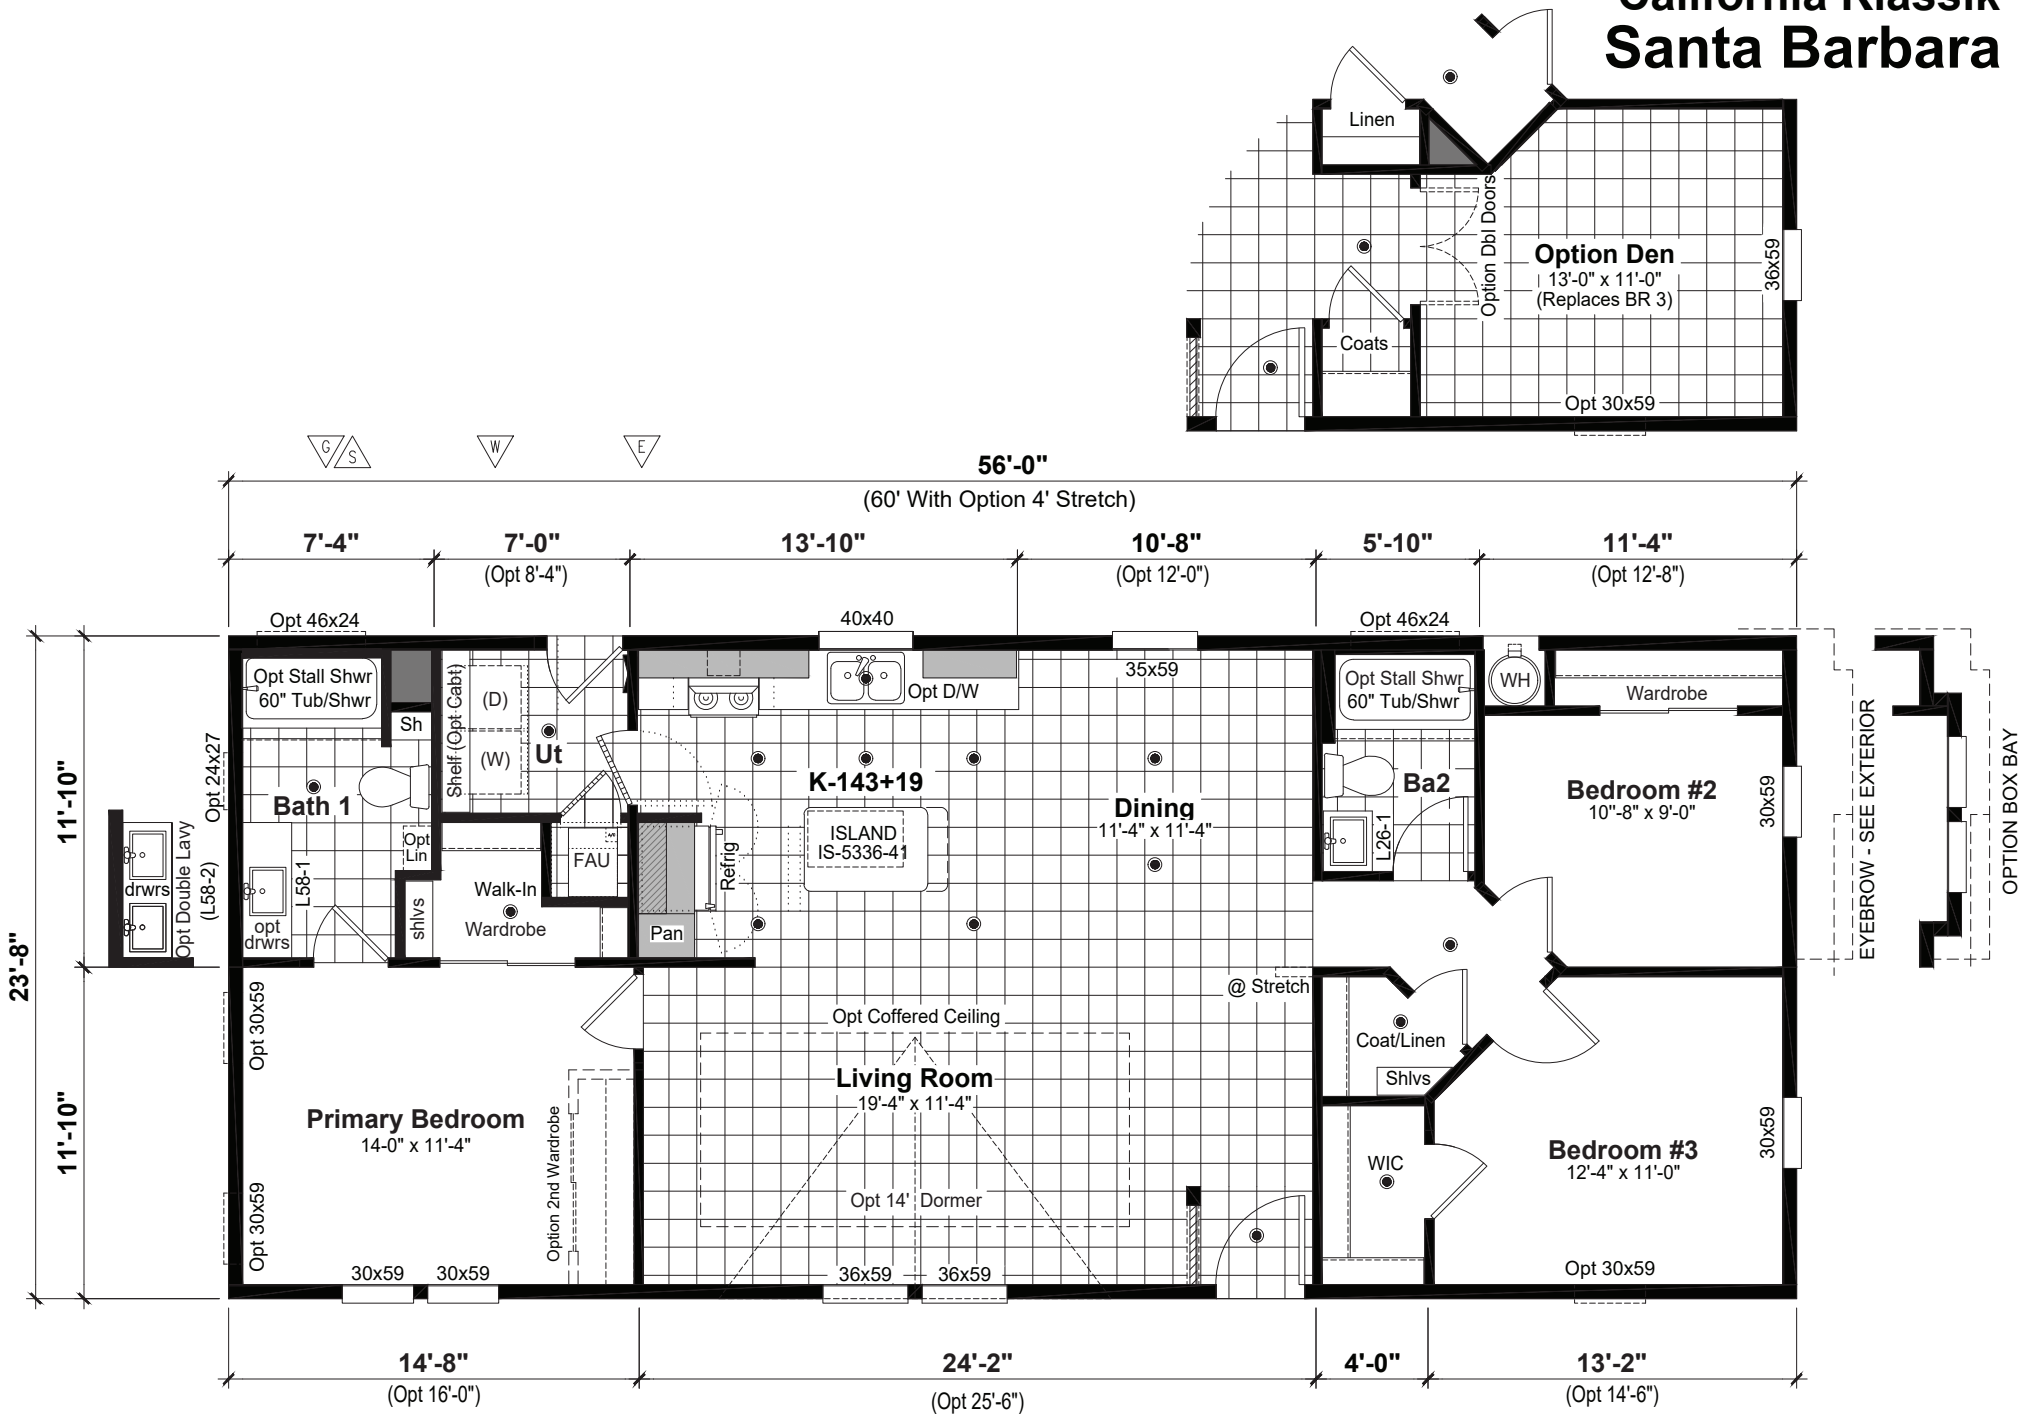

# California Klassik Santa Barbara

**This Plan Includes:**

- 9'-0" Ceilings
- 2x4 Interior walls
- Option 6" Ext Walls
- Option 36" Doors

**SQUARE FOOTAGE**

24 Wide:  
 24x56 = 1325 Sq. Ft.  
 24x60 = 1420 Sq. Ft.

**2456 THREE BEDROOM**  
**CKII-2456-3E**  
 (STRETCHED FROM 2452-3B)

Print Date: 11.01.21 (F1) dh

California Klassik  
 Opt Santa Barbara  
 ALT 3 BEDROOM W/ DEN  
 OR ALT FOUR BEDROOM

- This Plan Includes:
- 9'-0" Ceilings
  - 2x4 Interior walls
  - Option 6" Ext Walls
  - Option 36" Doors

SQUARE FOOTAGE  
 24 Wide:  
 24x56 = 1325 Sq. Ft.  
 24x60 = 1420 Sq. Ft.

OPTION ALT THREE BEDROOM W/ DEN  
 OR OPTION ALT FOUR BEDROOM  
**Opt CKII-2456-3F (3BR w/ Den)**  
 (STRETCHED REFERENCE 2452-3B)