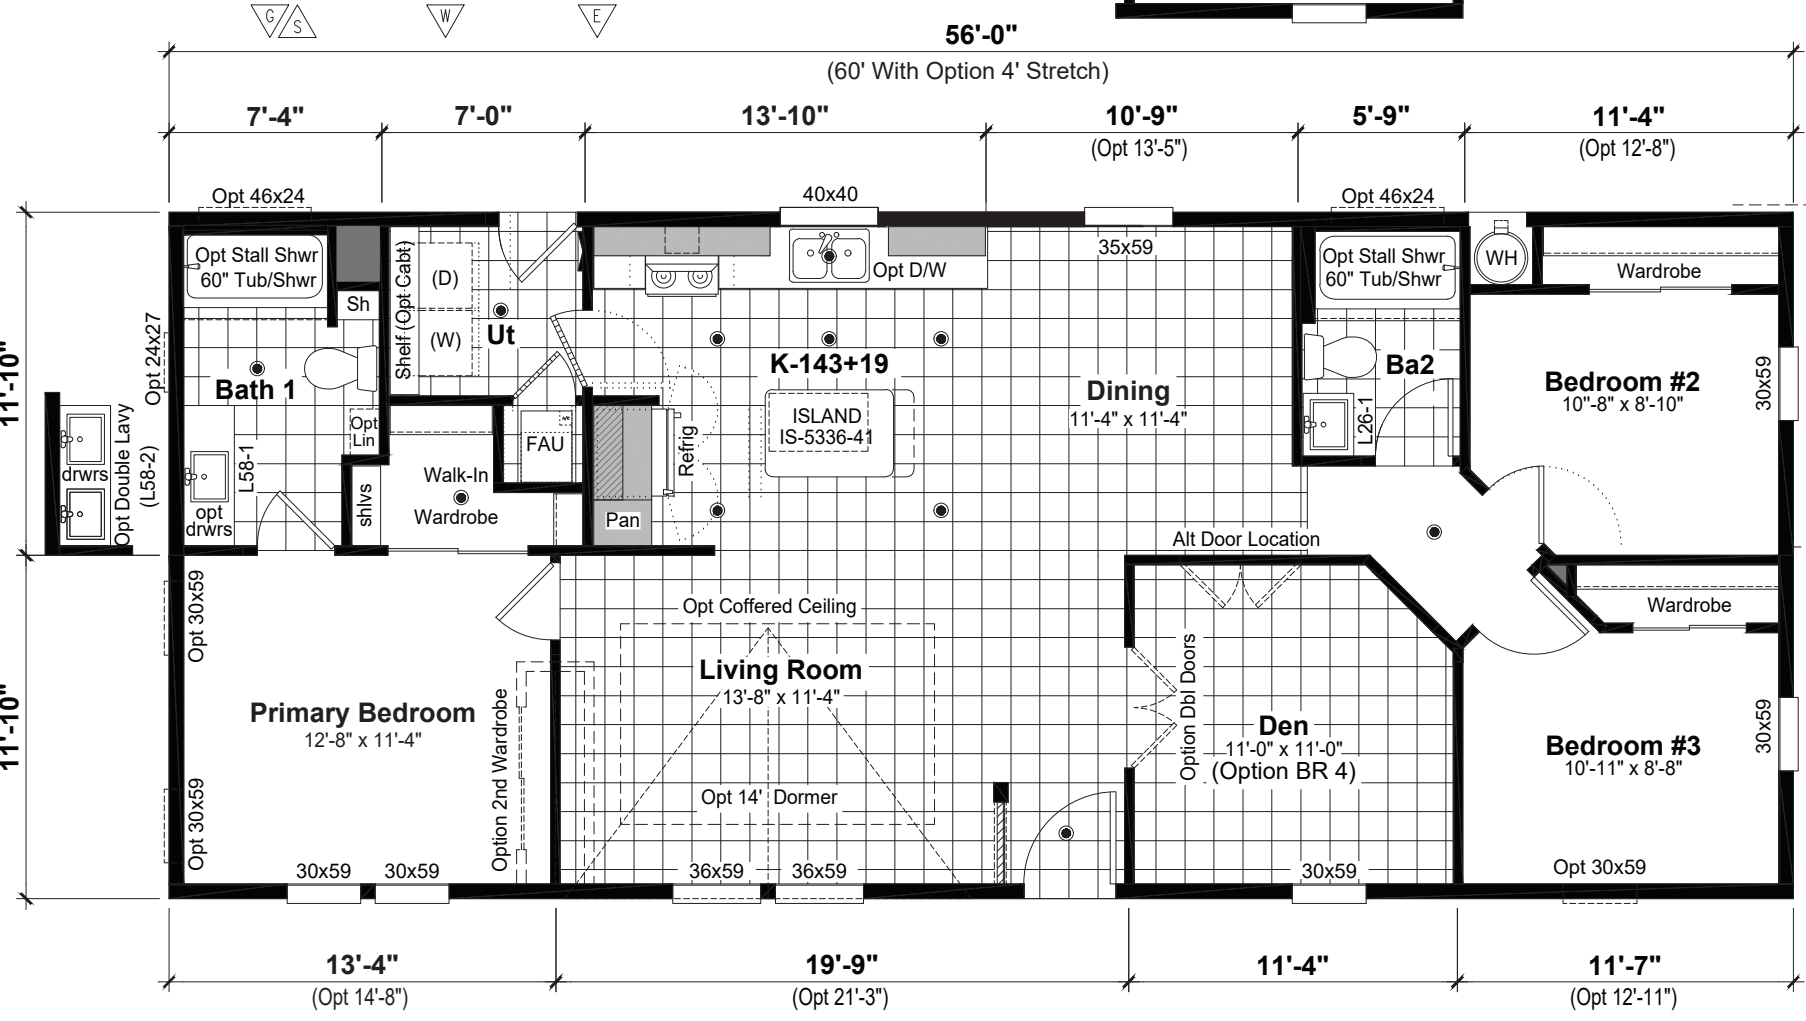

# California Klassik Santa Barbara

**This Plan Includes:**

- 9'-0" Ceilings
- 2x4 Interior walls
- Option 6" Ext Walls
- Option 36" Doors

**SQUARE FOOTAGE**

24 Wide:  
 24x56 = 1325 Sq. Ft.  
 24x60 = 1420 Sq. Ft.

**2456 THREE BEDROOM**  
**CKII-2456-3E**  
 (STRETCHED FROM 2452-3B)

Print Date: 11.01.21 (F1) dh

California Klassik  
 Opt Santa Barbara  
 ALT 3 BEDROOM W/ DEN  
 OR ALT FOUR BEDROOM

- This Plan Includes:
- 9'-0" Ceilings
  - 2x4 Interior walls
  - Option 6" Ext Walls
  - Option 36" Doors

SQUARE FOOTAGE  
 24 Wide:  
 24x56 = 1325 Sq. Ft.  
 24x60 = 1420 Sq. Ft.

OPTION ALT THREE BEDROOM W/ DEN  
 OR OPTION ALT FOUR BEDROOM  
**Opt CKII-2456-3F (3BR w/ Den)**  
 (STRETCHED REFERENCE 2452-3B)