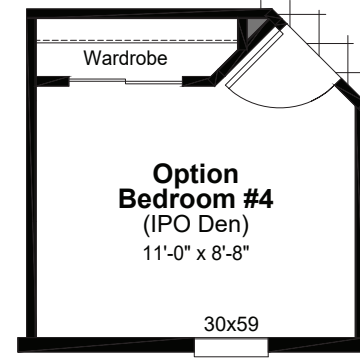

# California Klassik Santa Barbara

**This Plan Includes:**

- 9'-0" Ceilings
- 2x4 Interior walls
- Option 6" Ext Walls
- Option 36" Doors

**SQUARE FOOTAGE**

24 Wide:  
 24x56 = 1325 Sq. Ft.  
 24x60 = 1420 Sq. Ft.

**2456 THREE BEDROOM**  
**CKII-2456-3E**  
 (STRETCHED FROM 2452-3B)

Print Date: 11.01.21 (F1) dh

California Klassik  
 Opt Santa Barbara  
 ALT 3 BEDROOM W/ DEN  
 OR ALT FOUR BEDROOM

- This Plan Includes:
- 9'-0" Ceilings
  - 2x4 Interior walls
  - Option 6" Ext Walls
  - Option 36" Doors

SQUARE FOOTAGE  
 24 Wide:  
 24x56 = 1325 Sq. Ft.  
 24x60 = 1420 Sq. Ft.

OPTION ALT THREE BEDROOM W/ DEN  
 OR OPTION ALT FOUR BEDROOM  
**Opt CKII-2456-3F (3BR w/ Den)**  
 (STRETCHED REFERENCE 2452-3B)