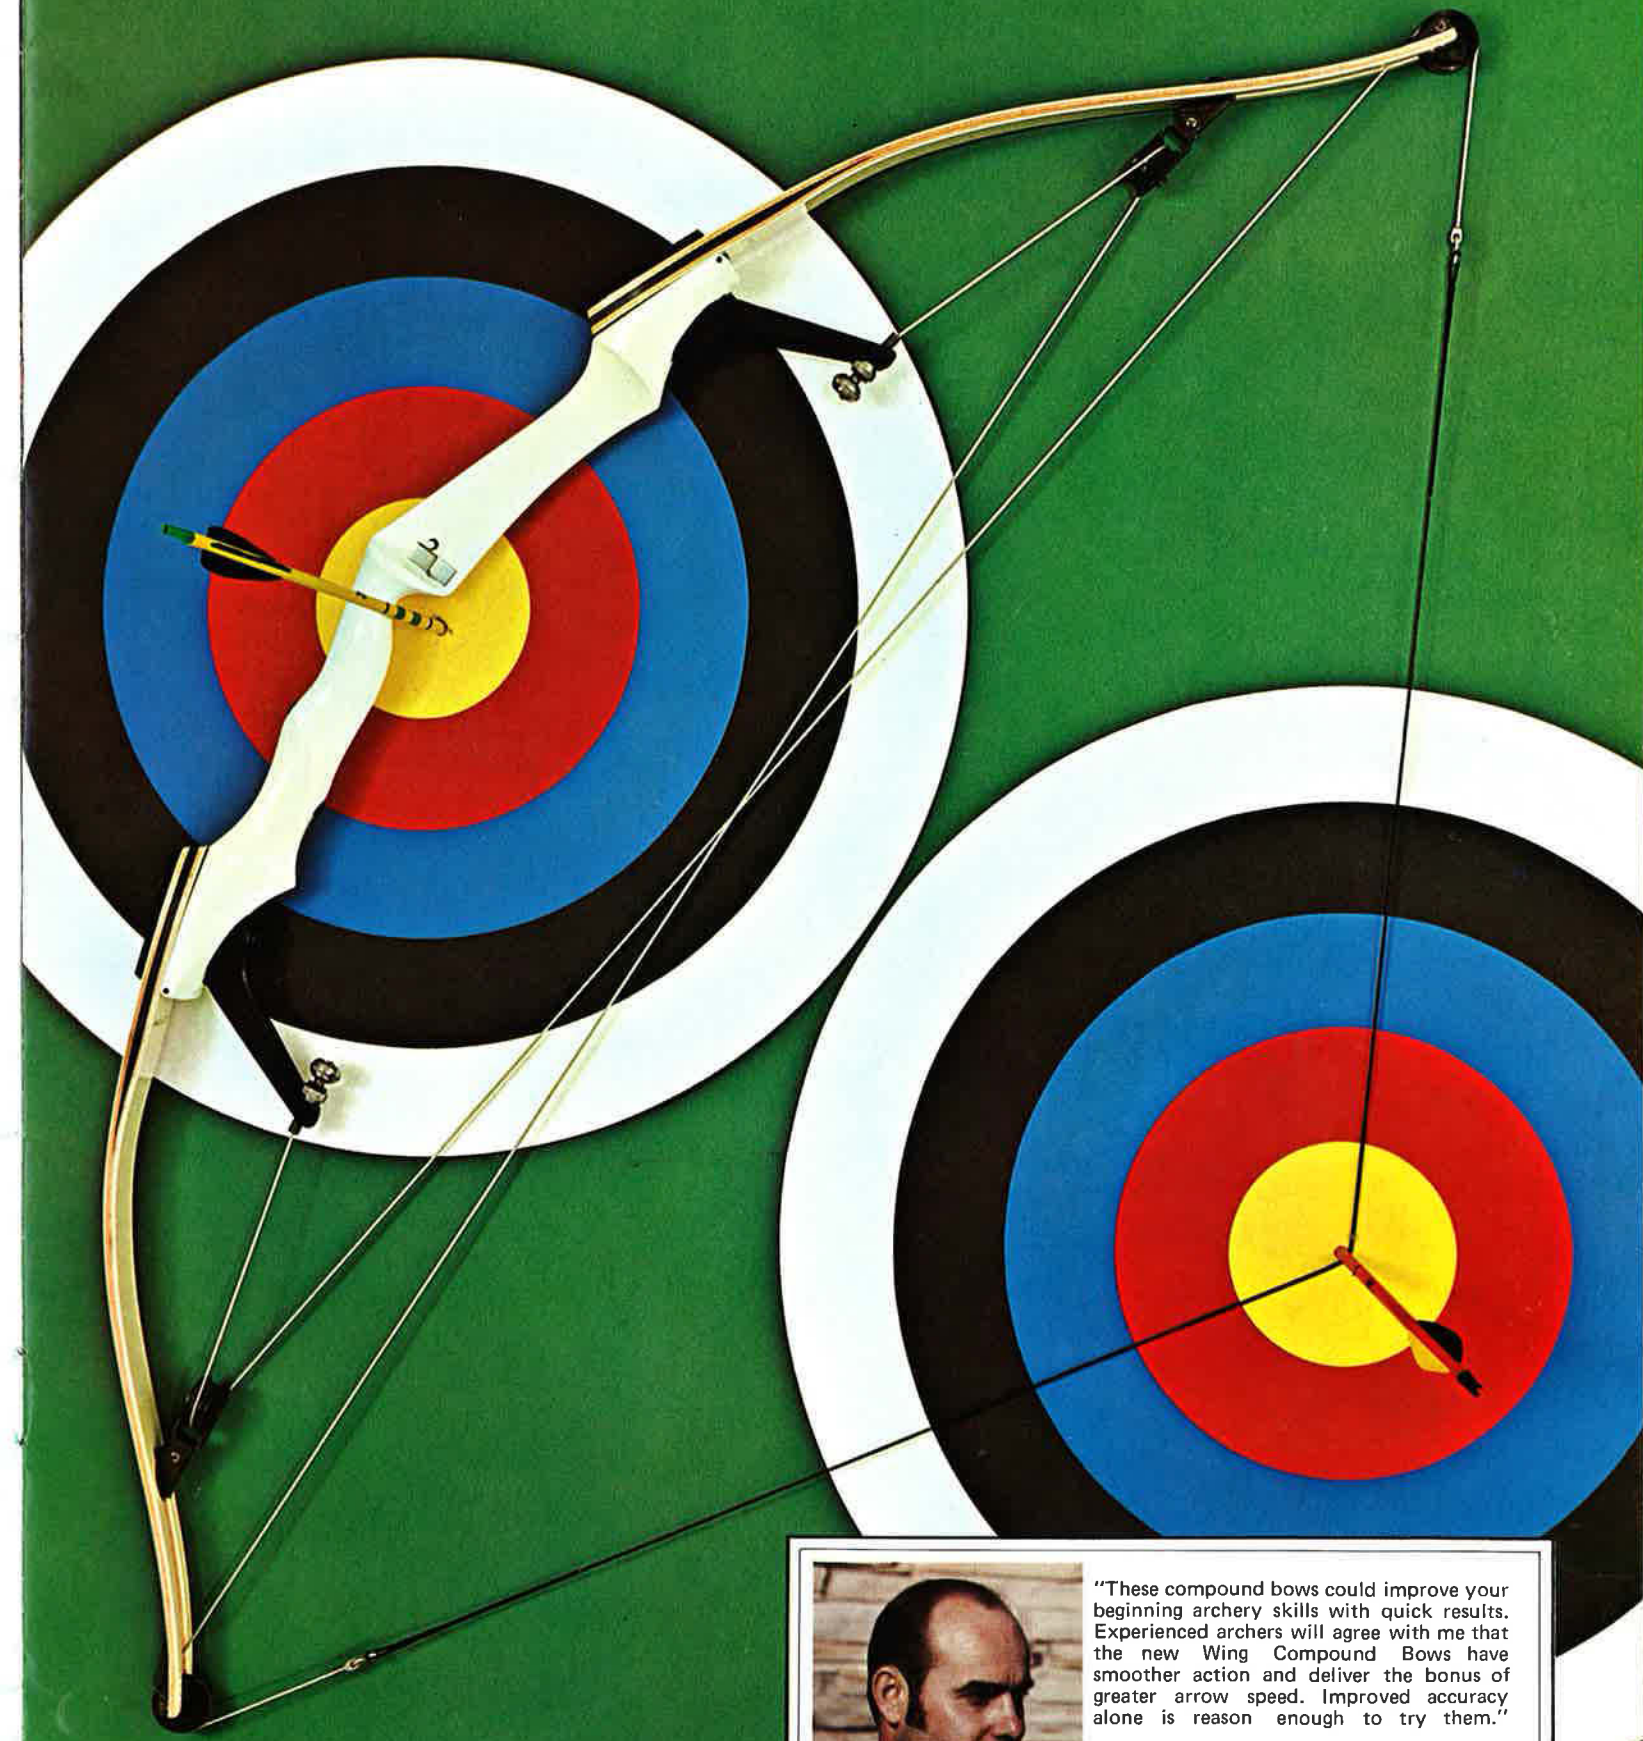

The archer places the slotted plate on flat area below S-hook.

Stands on bowstring and pulls up on riser until other end of stringer can slide on above other S-hook.

Relax riser and the string can be changed without losing adjustment.