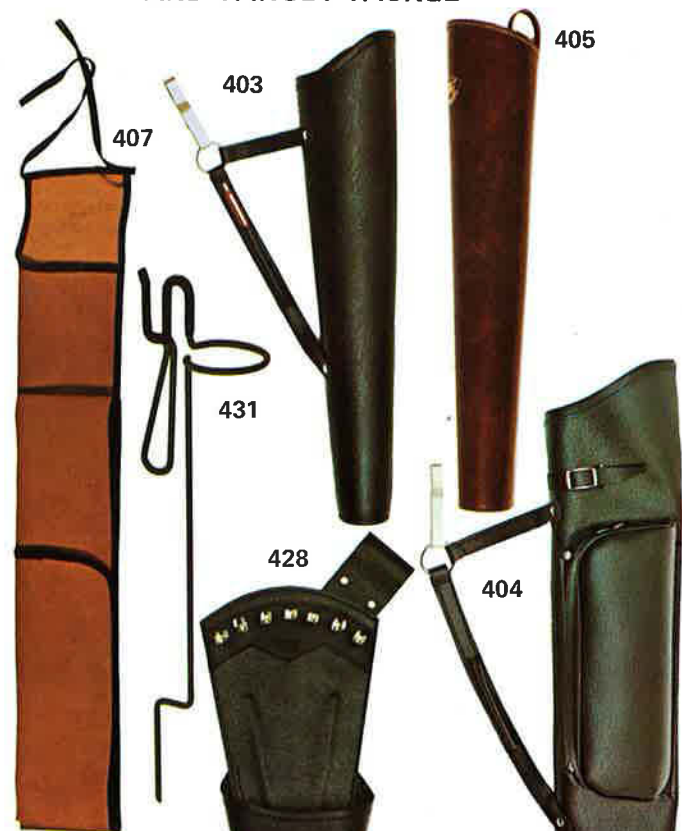

HUNTING AND TARGET TACKLE

423