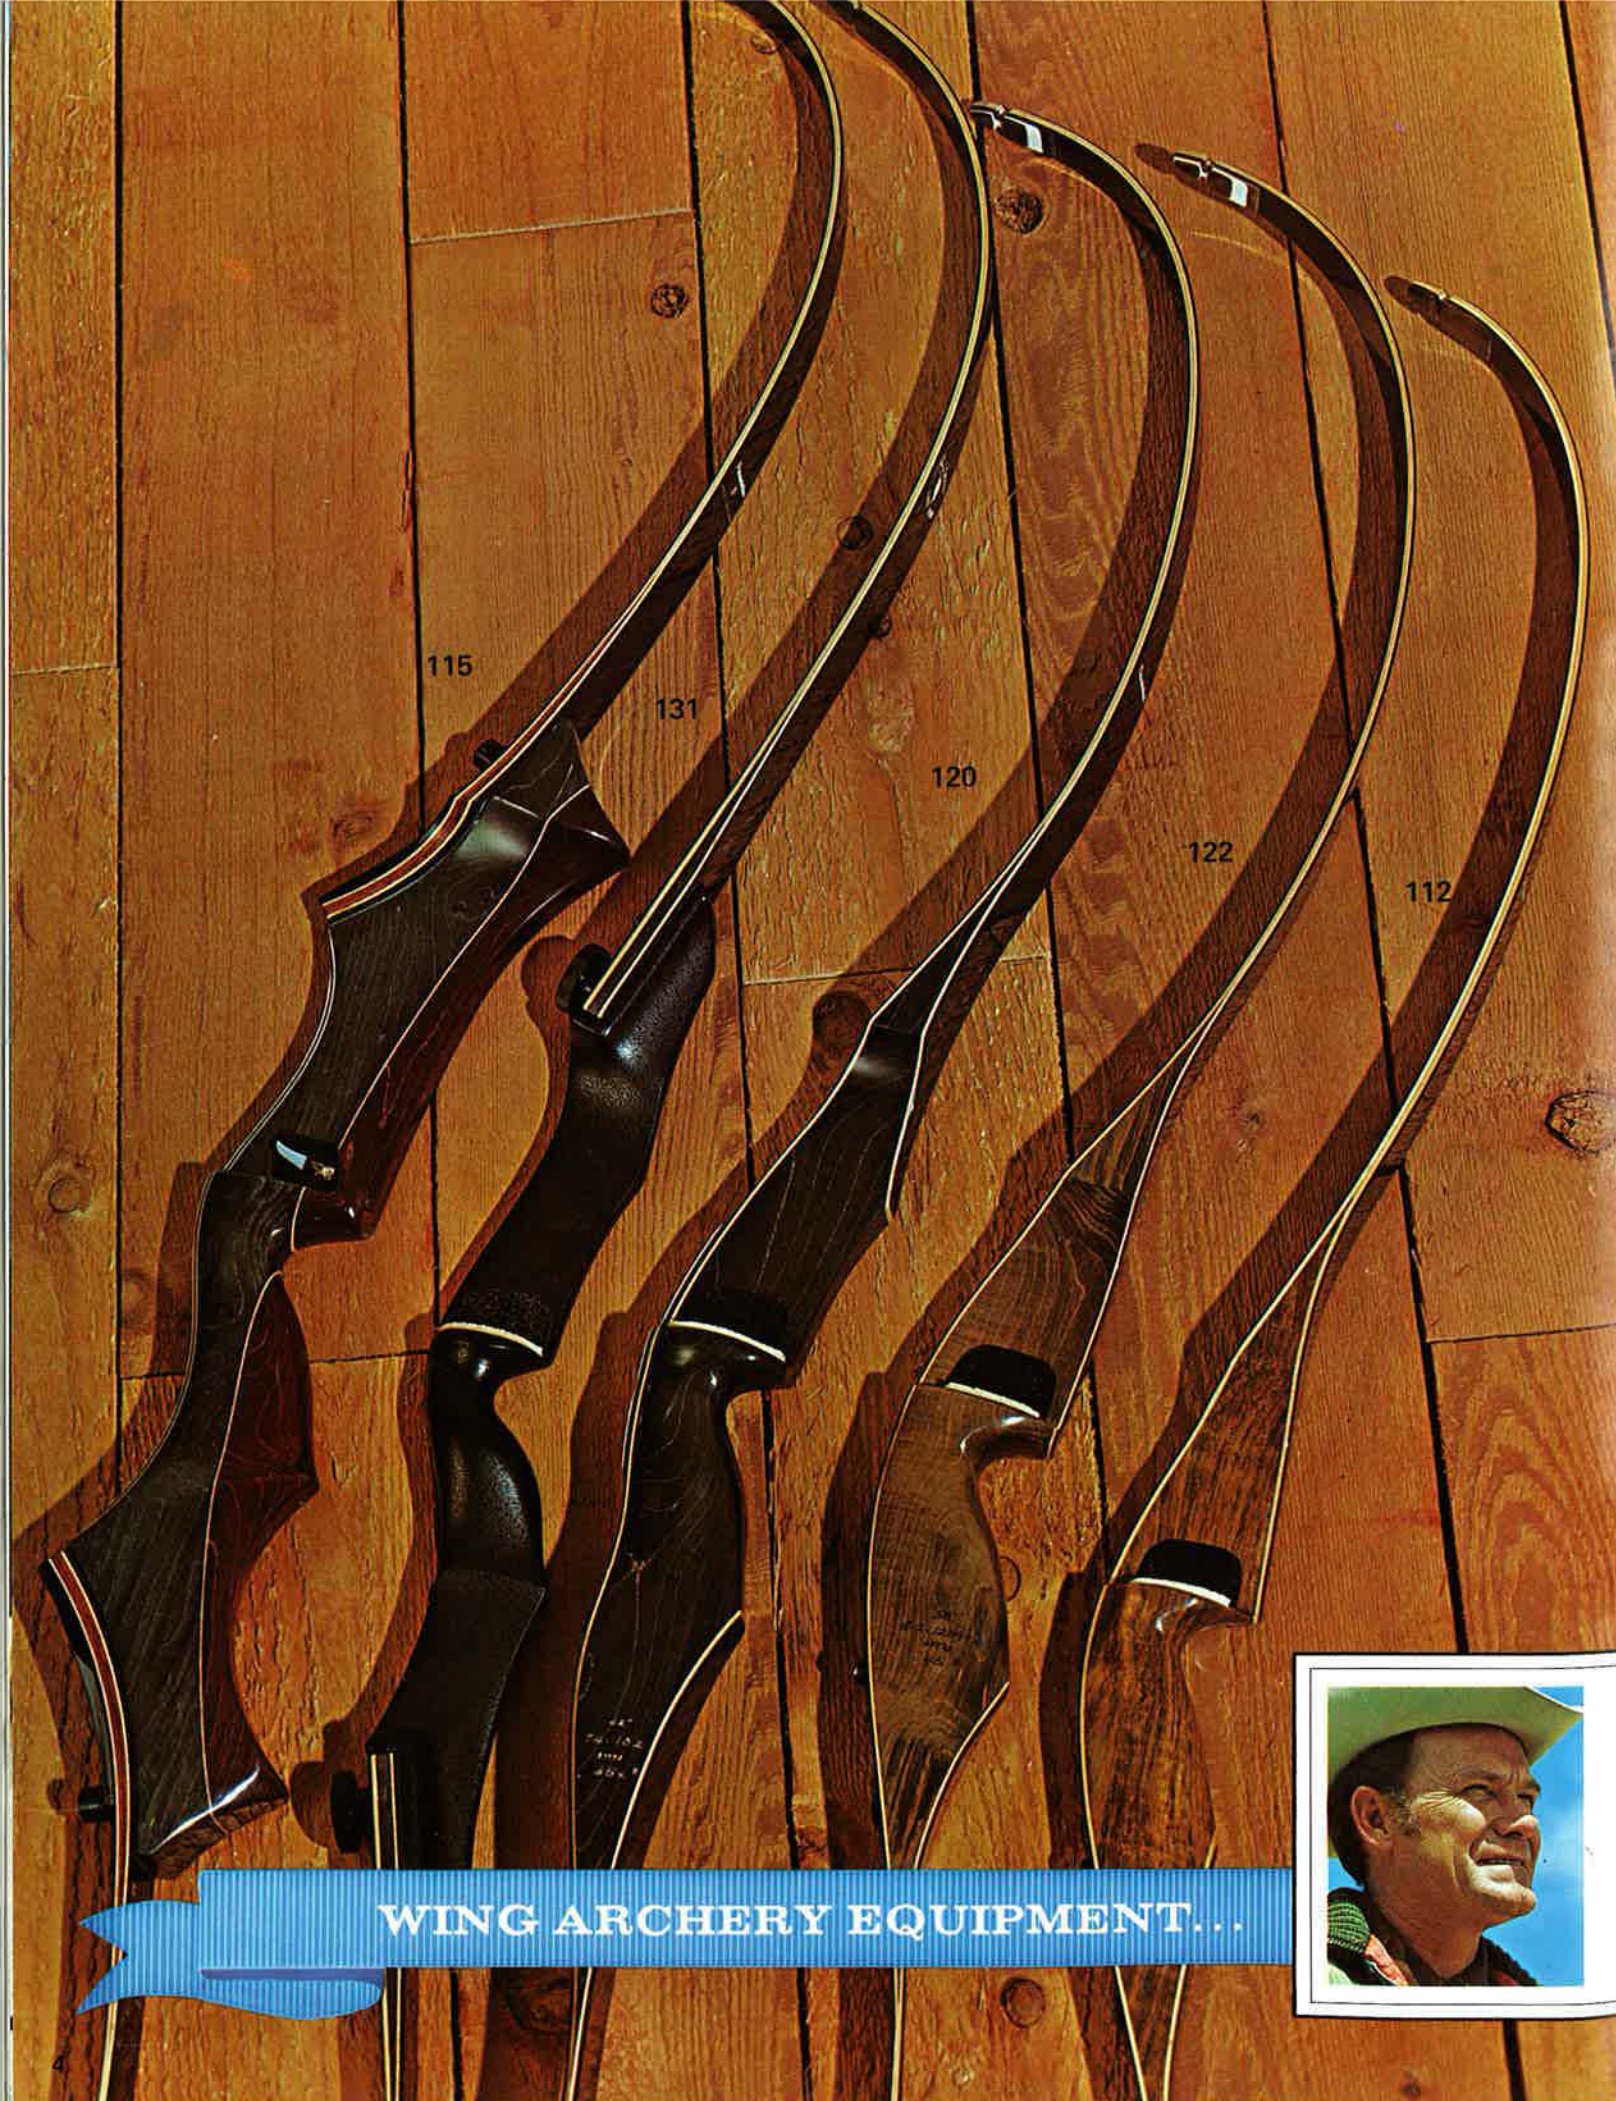

PRESENTATION II HUNTER

One of bowhunting's most admired trophy winners. Designed by Bob Lee for hunting enthusiasts, the Presentation II Hunter combines consistency, speed, and accuracy.

High-density WINGWOOD riser aids accuracy and consistency. Exclusive positive limb coupling makes for quick conversion from a superb hunting bow to a fine target model. The AMO 62" hunting limbs are interchangeable with 68" and 70" limbs. With limbs removed, transportation is easier than ever.

STANDARD EQUIPMENT includes stabilizer insert and bow quiver adapter screws.

OPTIONAL EQUIPMENT: Wing stabilizer (p 19), sight extension (p 19), cushion plunger (p 18), hunting sight (p 19), bow quiver (p 14), quick-attach fishing reel (p 20), bow stringer (p 18).

AMO length: 62"
Brace height: 7 7/8 - 8 7/8"
Weights: Stocked in 40, 45, 50 & 55 lb (allow additional delivery time for 35, 60 & 65 lb)
Riser: WINGWOOD in attractive black and rose with decorative ebony and pearl cap
Glass color: Black
Catalog number: 115 (complete)
116 (riser only)
117 (limbs only, pair)

JOHN WILLIAMS TAKEDOWN BOW

Gold Medalist John Williams and AMF Wing Archery President Bob Lee joined skills to design this bow with fine performance and moderate price. Ease of takedown makes this light hunting bow a