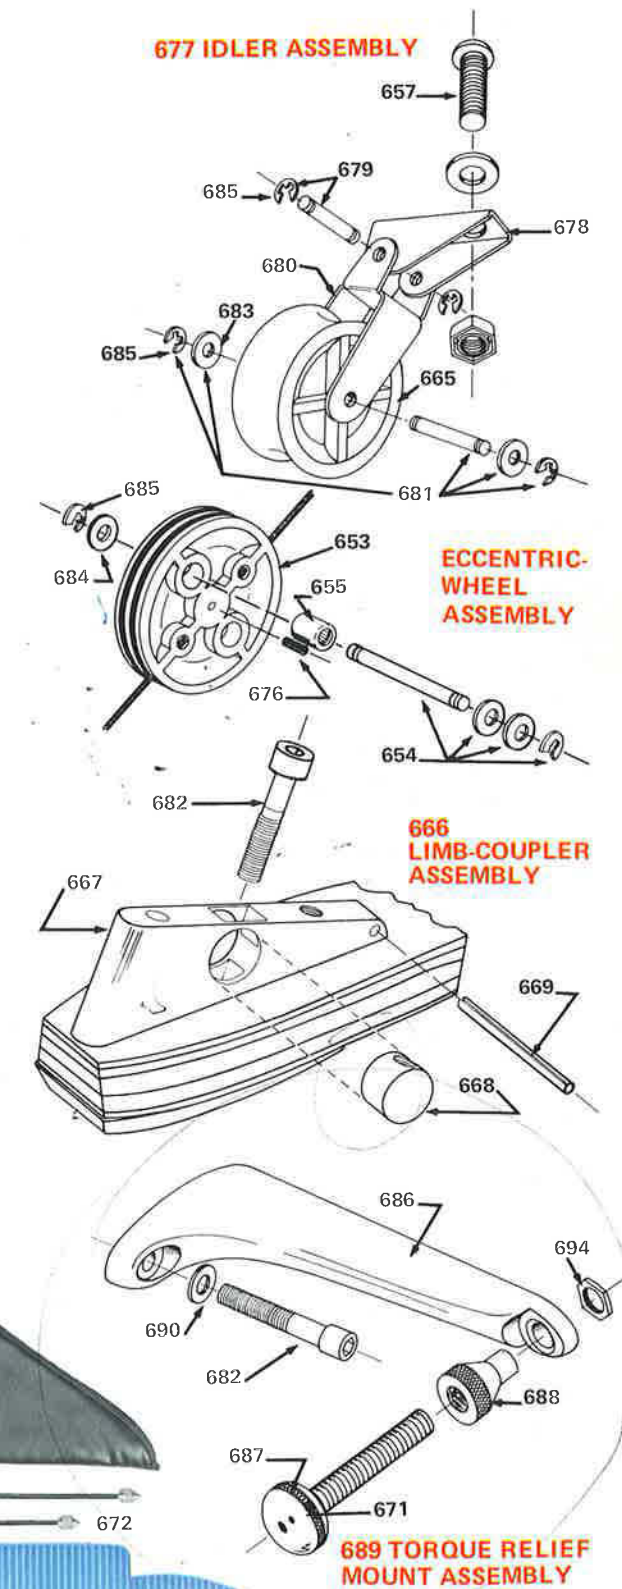

WING ARCHERY EQUIPMENT...

DESIGNED BY CHAMPIONS