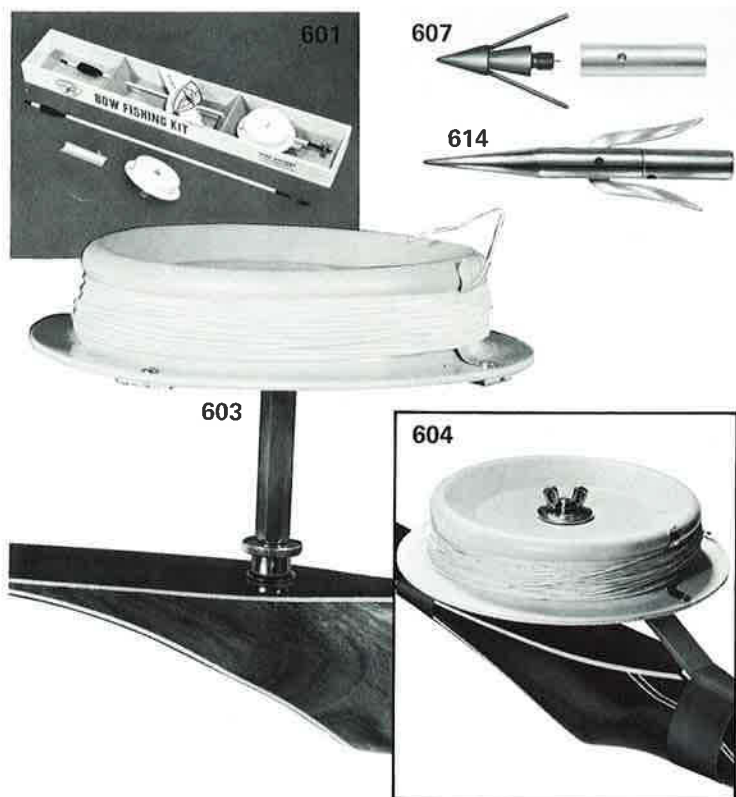

601 COMPLETE KIT (excluding bow) with double-barbed point (No. 607) and improved tape-on reel and line (No. 604).

602 Same as No. 601 with Quick-Attach Reel (No. 603).

603 IMPROVED QUICK-ATTACH REEL AND LINE. Screws quickly to the stabilizer insert on all Wing hunting bows. Complete with 50 feet of nylon line.

604 IMPROVED TAPE-ON REEL AND LINE. Complete with 50 feet of nylon line. Fits all hunting bows.

605 LAYFLETCHED ARROW. With Easy-Off Point (No. 607).

606 LAYFLETCHED ARROW. Without point.

607 EASY-OFF HARPOON HEAD. Double-barbed. With case-hardened Easy-Off Tip.

608 EASY-OFF TIP. Extra, double-barbed.

610 NYLON LINE. Braided line in 50-foot length.

611 Extra LAYFLETCH.

614 STINGAREE FISH POINT. Double-barbed point. No time lost removing point. Closes completely for removal from fish. Automatically opens to 2" on drawback when retrieving game. Perfect for the big ones!