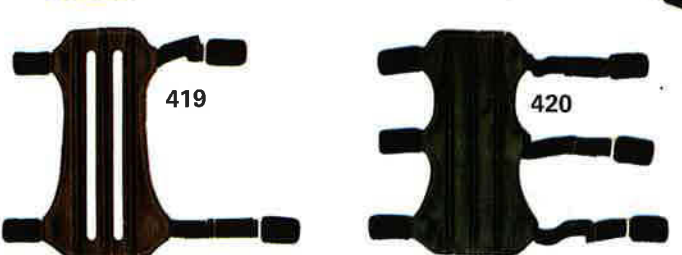

HUNTING AND TARGET TACKLE

423