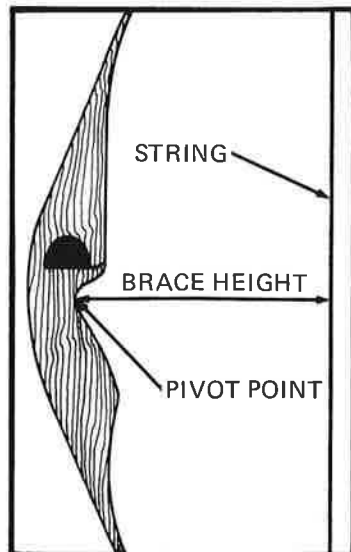

To achieve the recommended brace height, it may be necessary to twist or untwist the bowstring because of stretching or variation in the number of strands. Brace height may also be varied according to individual preference to produce quieter shooting or altered performance.

TARGETS

Printed in full color, targets and target faces are available in two types of stock: Tear-Resistant Tag Stock and Toughened Stock. Both last much longer than regular faces.