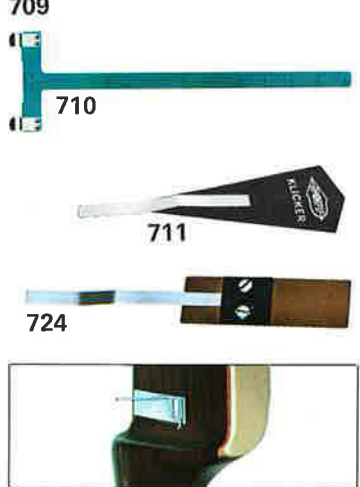

BOWSTRINGS, ARROW RESTS, STRING ACCESSORIES

701 CUSTOM BOWSTRINGS. Made of continuous-fiber Dacron® polyester thread to ensure longer string life. Specify bow weight: 15 through 80 lb. Specify length: 52", 54", 56", 58", 60", 62", 64", 66", 68", 69", or 70". Hunting bow strings (lengths 52" to 62" and 12 strands or more) are black.

STRAND CHART
Up to 25 lb: 8
25-35 lb: 10
35-40 lb: 12
45-55 lb: 14
55 lb and up: 16

700A Above strings in plastic tubes for restocking string display.

702 PROFESSIONAL BOWSTRINGS. For the exacting archer. Extra-strong double-loop black Dacron polyester string with full monofilament serving. Specify bow weight: 15 through 55 lb. Specify length: 66", 68", 69", 70" or 72".

700B Above strings in plastic tubes for restocking display.

730 DOUBLE-LOOP BOWSTRING. With center serving. Specify length: 48", 50", 52", 54", or 56". Weight up to 40 lb.

POSINOCK. Positive nocking points. Positions string peep. Easy to clamp on string.

731 For 11/32" nock.
732 For 5/16" nock.
733 For 9/32" nock.
734 For 1/4" nock.
735 Single. For all nock sizes.

703 PRO-TECTO-TIP. Lightweight plastic protects bow tip. Holds string in place securely. Specify size: Standard (red) or Large (blue).

706 NOK-SET. Positive nocking point. Guaranteed not to slip. Adjusts to any bowstring diameter. Specify size: T (target) or H (hunting). 5/pkg

707 Dealer package of 100.
708 Nok-Set Tool only.

709 KISSER BUTTON. Slips easily onto string, adjusts merely by turning. Ensures proper anchor. 12 on a card.

710 POTAWATOMI BOW SQUARE. Helps measure brace height. Also helps locate nocking point, kisser button and string peep.

711 HOYT KLICKER. Self-adhesive, mounts easily on bow. Perfect draw check. A sure help for freezing.

724 ADJUSTABLE "CLACKER" DRAW CHECK. Improves aim and gives the same draw every shot. "Clacks" when you reach full draw. Precision-made stainless steel base and tempered steel

clacker spring. Adjusts to arrow length, has fine adjustment so archer can vary draw without removing clacker from the bow. 5" long.

725 EVANS REST. Fits entirely under arrow. Improved delicate spring action allows lighter spring tension on rest. Easy application with pressure-sensitive adhesive. Right or left hand.

704 NOCK-RITE. Ensures fast, accurate shooting with no slippage of arrow on string.

712 WING FLIP REST. Ideal for target shooting or hunting. Specify right or left hand.

713 WING FEATHER REST. Horizontal feathers mounted on leather, ensures smooth arrow flight. Self-adhesive for easy installation. Specify right or left hand.

714 HOYT PRO REST. Non-interfering rest with pressure plate that provides for positive clearance of vanes or feathers. Magic retaining finger prevents arrow from falling off rest. Flexible shaft prevents arrow bounce. Self-adhesive backing. Specify right or left hand.

715 ARROW PLATE AND REST. Adhesive-backed arrow plate and arrow rest ensure quiet drawing and shooting for hunters.