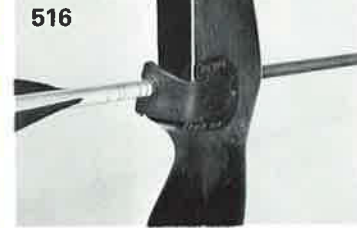

128

HAWK SET

Everything the serious hunter needs for the big hunt. .in Wing's top-quality bowhunting set. Includes the Wing Hawk Bow, a versatile, stable, accurate recurve composite bow, and the Wing Bow Quiver, six Hawk Hunting Arrows, glove and armguard, John Williams Instruction Chart, instruction booklet, 24" deer target face.

Catalog number:
128 (set, with 45-lb bow)
112 (bow only, see p 5)

BOW QUIVER

The standard of the industry and the most popular bow quiver made. Light, but rugged for lasting service, the unique design in aluminum and nylon makes arrows rattleproof. Won't scratch, mar your bow, or interfere with shooting. The clamp securely holds six arrows of any size. Right- or left-handed archers can use the same quiver. Easy to attach and load, the Wing Bow Quiver keeps arrows at hand for quick, smooth take-out. Comes with adjustable sliding brackets to attach to any Wing hunting bow in seconds, and with tape-on pads for all other bows. Insert adapter No. 550 for all Wing Bows also available.

Catalog number:
501 (complete)
502 Arrow clamp
503 Rod clamps and screws
504 Tape-on pads
505 Cup insert
506 Brackets (complete)
507 Allen wrench
550 Insert adapter (pair)

508 Bow-Quiver Adapters. For use in place of limb bolts on Presentation II, Competition II, and Compound models to accommodate Wing Bow Quiver.

501

HUNTING ACCESSORIES

512

514/515

516

518

521

517

509 RAZORHEAD KIT. 1 doz/pkg
510 Razorheads minus auxiliary blades. 1 doz/pkg
511 Razorhead auxiliary blades only. 1 doz/pkg

512 BODKIN HEADS. Triple-bladed broadheads. 1 1/32", 125-grain. One size fits all tapered shafts. 6/pkg

514/515 BRUSH BUTTONS. Soft rubber: brush-proof your bow and quiet string noise. Easy to attach, won't interfere with shooting.

514 Regular.
515 Super.