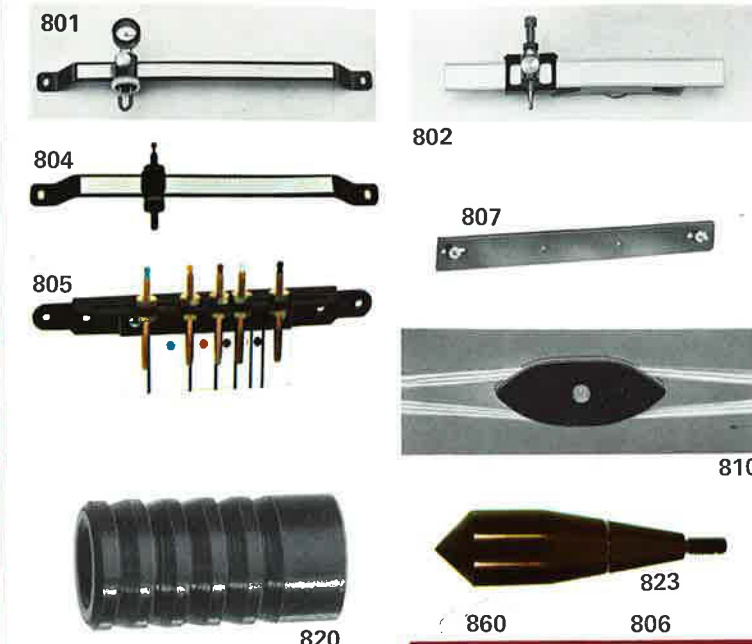

BOWSIGHTS AND STABILIZERS

801 CAVALIER BOWSIGHT. Positive windage and elevation locks. All-metal construction. Unique, wide locking nut works easily and efficiently. Hooded pin aperture. Accommodates any two-wire aperture.

802 REYNOLDS BOWSIGHT. Removable, double-adjustable bow sight. Takes prism, pins, or double-wire apertures. 10 to 100 yards elevation adjustment. Vertical adjustment further compensates on "heavy" days.

804 CAVALIER BASIC SIGHT. All-metal construction. Wind and elevation adjustments with positive lock. Post sight with red pin.

805 RAINBOW HUNTING SIGHT. For instant, accurate sighting in the field. You preset color-coded pins for five distances. Blue, red, yellow, white, and black dots are easy to see on a plastic rangefinder. Fits any size bow for easy installation.

807 UNIVERSAL ADAPTER BAR. For Wing Sight Extension. For longer sight bases.

810 STRING PEEP. Unbreakable hard vinyl. Inserts easily in string. Serves as rear sight. Round hole.

823 WING HUNTING STABILIZER. Improves accuracy, quiets bow. Flex-coupling gives both stabilization and smoothness. Fits Wing Stabilizer inserts.

824 FLEXI-COUPLER. For a consistently accurate shooting average. Wing Flexi-Coupler allows the bow to move during the shooting sequence while its lightweight tubular rod and weighted head remain relatively stable. Gives truer sight and adds stability to arrow. The Flexi-Coupler faster damping action decreases the shock and vibration of bow limbs after the arrow is released. Black.

540 STABILIZER ADAPTER BOLTS. Allow for twin stabilizers on Presentation II limb. Adapter is tapped to receive stabilizer.

541 STABILIZER ADAPTER CONVERTERS. Allow for interchange of units with different thread size to Wing equipment or Wing accessories to bows of other manufacturers. Specify sizes.