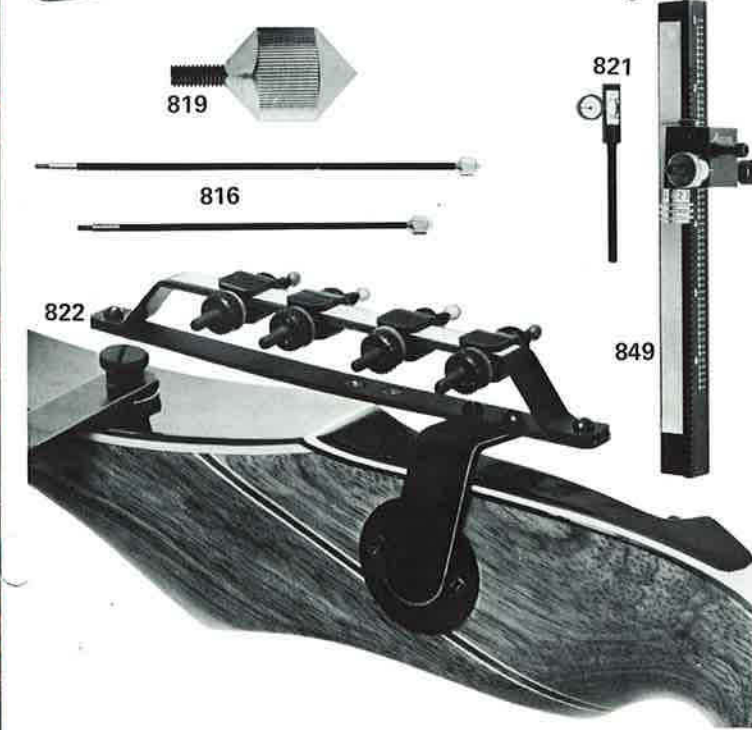

BOWSIGHTS AND STABILIZERS

801 CAVALIER BOWSIGHT. Positive windage and elevation locks. All-metal construction. Unique, wide locking nut works easily and efficiently. Hooded pin aperture. Accommodates any two-wire aperture.

802 REYNOLDS BOWSIGHT. Removable, double-adjustable bow sight. Takes prism, pins, or double-wire apertures. 10 to 100 yards elevation adjustment. Vertical adjustment further compensates on "heavy" days.

804 CAVALIER BASIC SIGHT. All-metal construction. Wind and elevation adjustments with positive lock. Post sight with red pin.

805 RAINBOW HUNTING SIGHT. For instant, accurate sighting in the field. You preset color-coded pins for five distances. Blue, red, yellow, white, and black dots are easy to see on a plastic rangefinder. Fits any size bow for easy installation.

807 UNIVERSAL ADAPTER BAR. For Wing Sight Extension. For longer sight bases.

810 STRING PEEP. Unbreakable hard vinyl. Inserts easily in string. Serves as rear sight. Round hole.

823 WING HUNTING STABILIZER. Improves accuracy, quiets bow. Flex-coupling gives both stabilization and smoothness. Fits Wing Stabilizer inserts.

824 FLEXI-COUPLER. For a consistently accurate shooting average. Wing Flexi-Coupler allows the bow to move during the shooting sequence while its lightweight tubular rod and weighted head remain relatively stable. Gives truer sight and adds stability to arrow. The Flexi-Coupler faster damping action decreases the shock and vibration of bow limbs after the arrow is released. Black.

540 STABILIZER ADAPTER BOLTS. Allow for twin stabilizers on Presentation II limb. Adapter is tapped to receive stabilizer.

541 STABILIZER ADAPTER CONVERTERS. Allow for interchange of units with different thread size to Wing equipment or Wing accessories to bows of other manufacturers. Specify sizes.