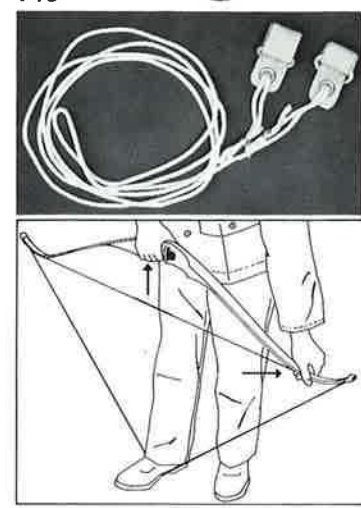

717 TYPE "B" DACRON POLYESTER STRING. Prewaxed Dacron polyester means you'll make the longest-lasting finest string possible.

718 "SPEED-SPIN" STRING SERVER. Complete with nylon thread. Provides fast, perfect servings.

719 EXTRA NYLON THREAD. Specify color: red, black, yellow, green, blue, or white.

720 EXTRA MONOFILAMENT SERVING THREAD.

721 BOWSTRING WAX. Will make your bowstrings last longer.

727 CUSHION PLUNGER. Most popular tuning aid for the precision shooter. Adjusts for windage and plunger spring tension.

716 WING BOW STRINGER. A must for any archer. The only way to assure safe bow stringing. Prevents limb twisting, protects archer. Anyone can string heavy bows with ease. Enlarged pockets easily accommodate any tip.