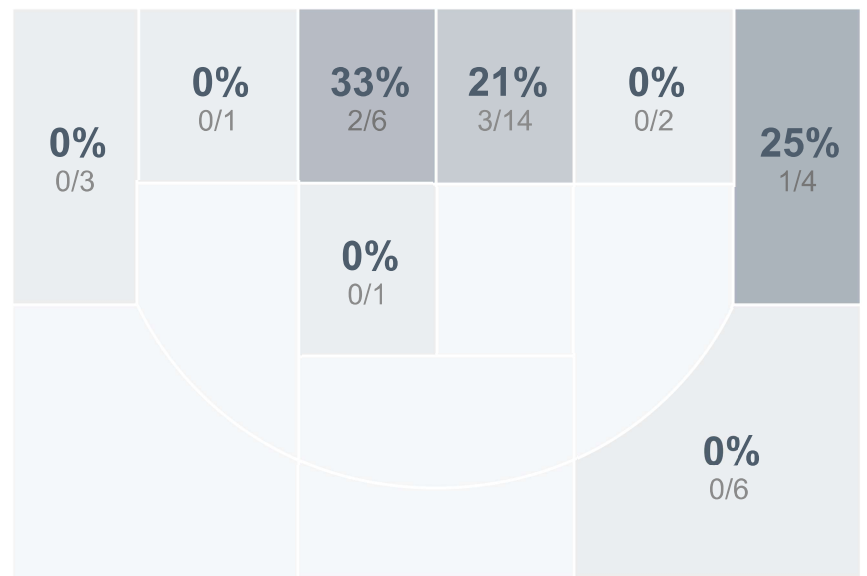

Girls' Varsity Basketball - New