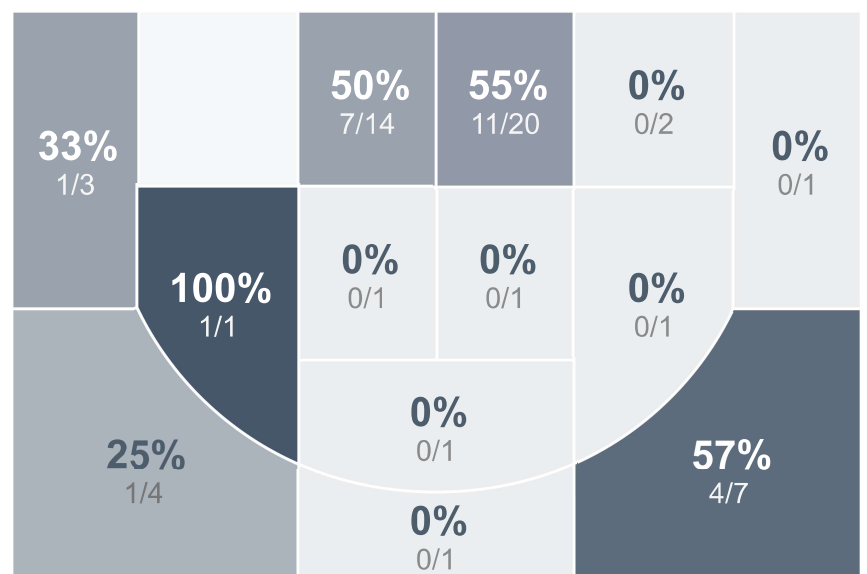

Wayzata High School