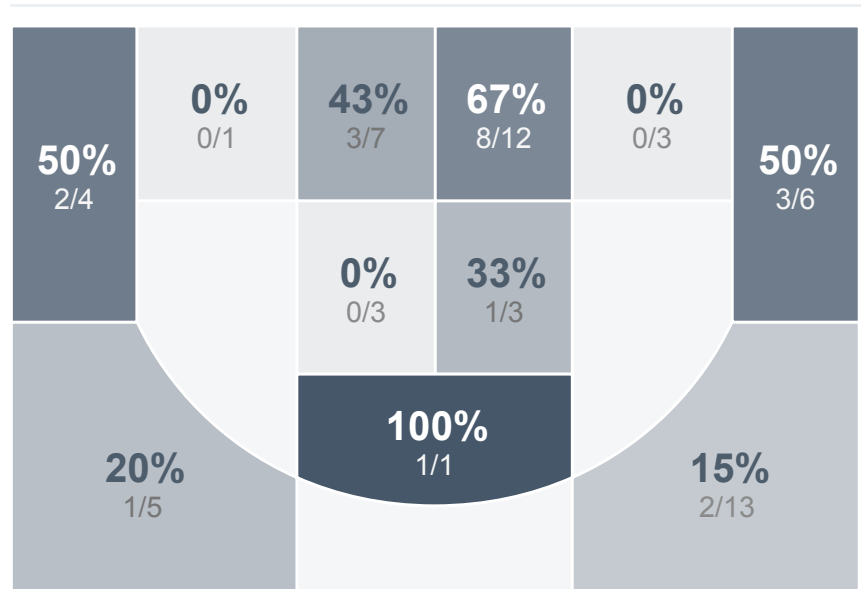

Box Score Report

WHS vs Mandan - Feb 8, 2019 - L 58-66

Period Stats

Team	1	2	Final
WHS	26	32	58
MHS	37	29	66

Run Graph

Team Stats

	WHS	MHS
Field Goal %	34.5%	36.2%
Effective Field Goal %	41.8%	43.1%
2FG Made/Attempted	11/29	13/30
2FG%	37.9%	43.3%
3FG Made/Attempted	8/26	8/28
3FG%	30.8%	28.6%
FT Made/Attempted	12/17	16/26
Free Throw Percentage	70.6%	61.5%
Points Per Possession	0.86	0.99
Transition Points	3	4
Points Off Turnovers	11	17
Second Chance Points	13	18
Points in the Paint	16	24
Offensive Rebounds	14	19
Defense Rebounds	23	19
Assists	12	15
Deflections	7	8
Steals	5	8
Blocks	2	0
Turnovers	18	15
Personal Fouls	17	16
Charges Taken	0	0

Williston

Mandan