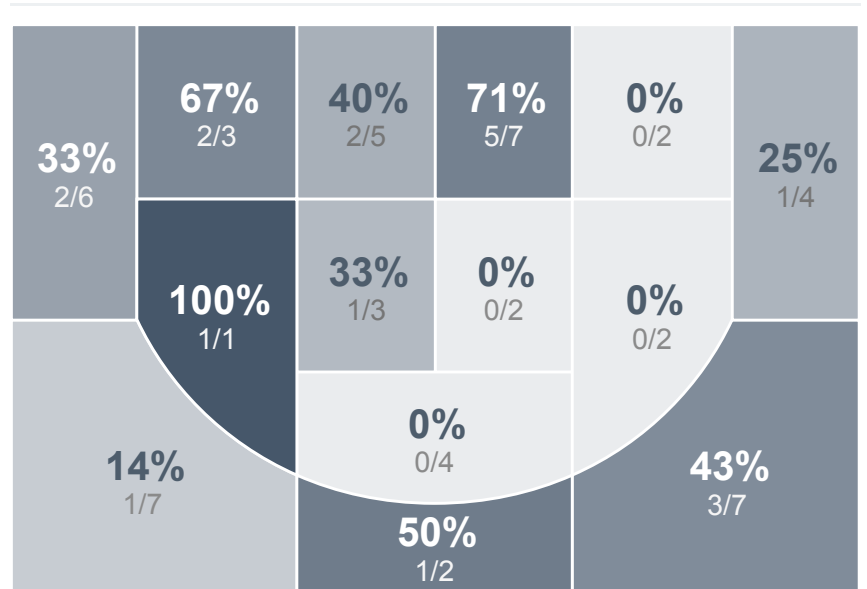

Box Score Report

WHS vs Mandan - Feb 8, 2019 - L 58-66

Period Stats

Team	1	2	Final
WHS	26	32	58
MHS	37	29	66

Run Graph

Team Stats

	WHS	MHS
Field Goal %	34.5%	36.2%
Effective Field Goal %	41.8%	43.1%
2FG Made/Attempted	11/29	13/30
2FG%	37.9%	43.3%
3FG Made/Attempted	8/26	8/28
3FG%	30.8%	28.6%
FT Made/Attempted	12/17	16/26
Free Throw Percentage	70.6%	61.5%
Points Per Possession	0.86	0.99
Transition Points	3	4
Points Off Turnovers	11	17
Second Chance Points	13	18
Points in the Paint	16	24
Offensive Rebounds	14	19
Defense Rebounds	23	19
Assists	12	15
Deflections	7	8
Steals	5	8
Blocks	2	0
Turnovers	18	15
Personal Fouls	17	16
Charges Taken	0	0

Williston

Mandan

Williston's Player Stats

Name	Pts	FG	3FG	FT	+/-	MINS	OREB	DREB	AST	DEFL	STL	BLK	TO	FOUL	CHG
 Unknown Athlete	0	0/1	0/0	0/0	-	-	0	0	0	0	0	0	0	0	0
#3 Shelby Meyer	2	1/1	0/0	0/0	0	4	0	0	0	0	0	0	1	0	0
#10 Emily Jaeger	2	1/5	0/2	0/3	+8	27	6	1	3	1	3	0	3	4	0
#11 Corbyn Davis	16	6/14	2/6	2/2	-9	31	1	2	2	0	0	0	5	2	0
#12 Bridget Carvey	6	2/5	2/4	0/0	-10	35	2	4	3	3	0	0	5	4	0
#20 Jalyn Helstad	16	4/9	1/4	7/8	-4	33	2	6	1	1	1	2	1	3	0
#22 Brooklyn Douglas	4	1/5	1/1	1/2	-13	13	1	3	1	0	0	0	2	1	0
#30 Chesni Strand	4	2/4	0/0	0/0	-4	7	0	2	0	1	0	0	1	0	0
#33 Makia Remus	8	2/11	2/9	2/2	-8	33	0	3	2	1	1	0	0	3	0