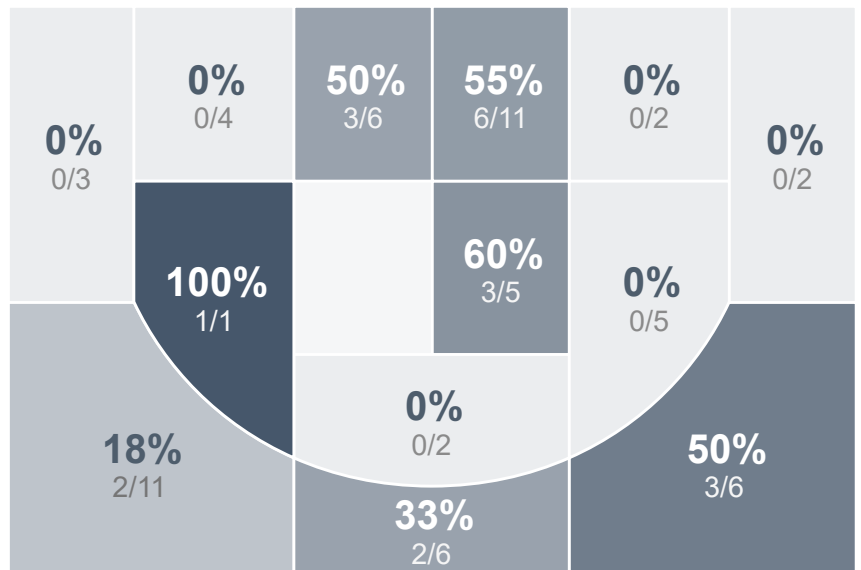

Turtle Mountain High School