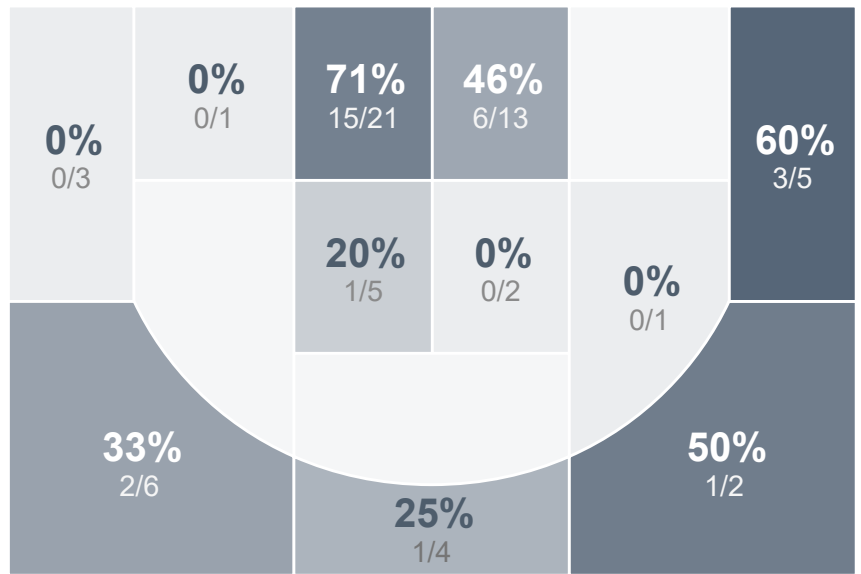

Boys Varsity Basketball