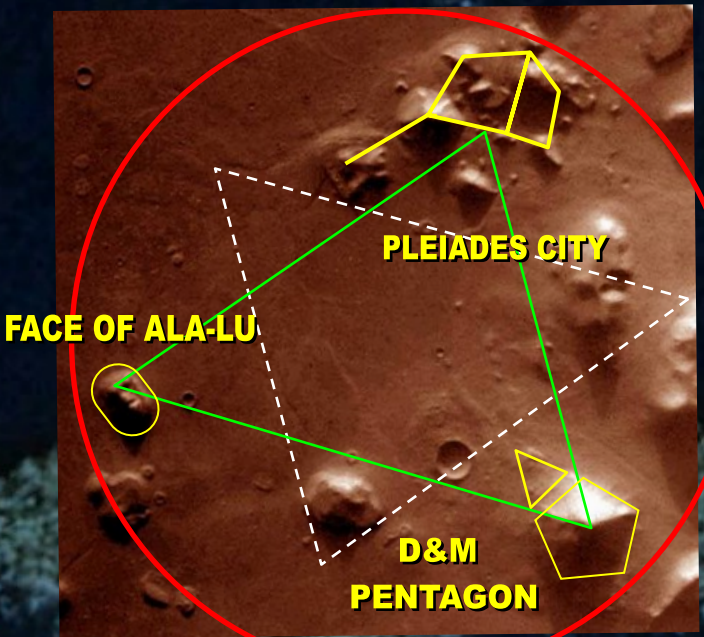

MACHU PICCHU CYDONIA STAR MAP

PERU

MARTIAN MOTIF TRIANGULATION PATTERN

MARTIAN MOTIF
CYDONIA, MARS
 40°44'33.60N 09°27'40.29W

LOST CITY OF THE INCAS

Urubamba Province, Peru
 Incan citadel in the Andes Mountains

INTIHUATANA
 HITCHING POST OF THE SUN
 SACRED SQUARE

MAIN CITY
 'FACTORY DWELLINGS'

CONDOR TEMPLE
 PRISON FORTRESS

8 Main Chambers

THE PLEIADES

The 7 Daughters of Atlas

MAIN PLAZA

FROM TOP VIEW
 Same Angle as
 Face on Mars

- Peniel Gland
'3rd Eye'
- 'Helmet'
- 'Face'

SACRED PLAZA
 3 WINDOWS TEMPLE

Image © 2023 CNES / Airbus

Google Earth

© Composition and Some Graphics by
LUIS B. VEGA
 vegapost@hotmail.com
 www.PostScripts.org
 FOR ILLUSTRATION PURPOSES ONLY