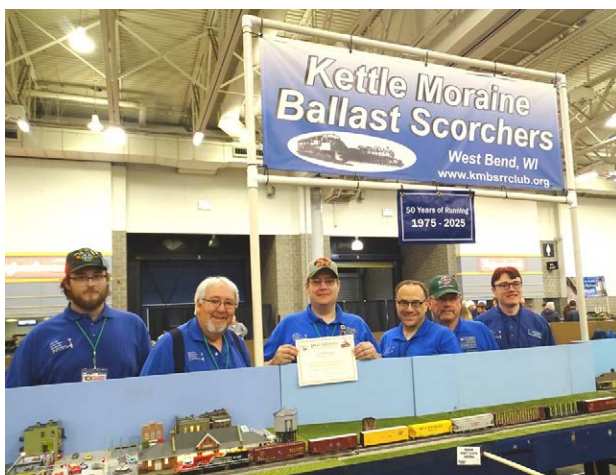

Congratulations to our 2025 Train Show Layout Winners

Best in Show Santa Fe All the Way Modular Layout

1st Place G Scale/Hi-Rail Badgerland S Gaugers

**2nd Place
G Scale/Hi-Rail
Dave Schoedel Layout**

**3rd Place
G Scale/Hi-Rail
WisLUG**

**1st Place
HO Scale
Midwest Mod-U-Trak**

**2nd Place
HO Scale
Kettle Morraine Ballast
Scorchers Railroad Club**

**3rd Place
HO Scale
Milwaukee Operators
Organization**

**1st Place
N Scale
MODUTRAK N Scale**

**2nd Place
N Scale
Capital city "N" Gineers**

**3rd Place
N Scale
Milwaukee-N-Southeastern
Model Railroad Club**

**1st Place
Z Scale
WIZ KIDZ**

**2nd Place
Z Scale
The Royal Train**

**Many thanks to the 2025 Layout Judging Committee
Dr. Bill Clancy (not pictured) and Ken Hojnacki Co-Chairs
Keith Thomsen, Phil Hottmann, Larry Goss, Marc VanCleven, Al Potts, Ken Hojnacki,
Sean Lamb and Ron Halvorson**