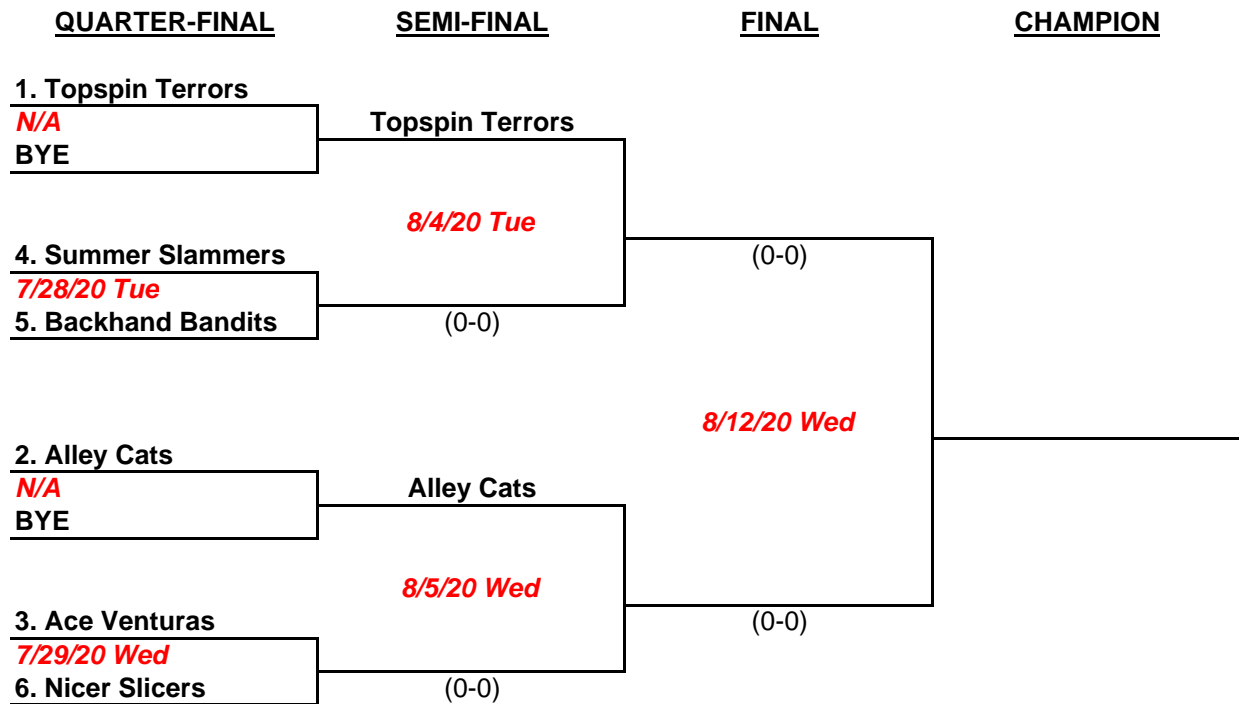

Coeur d'Alene Tennis Association 2020 Adult League Playoff Tournament Draw

All Matches will be played at LCHS at 6PM