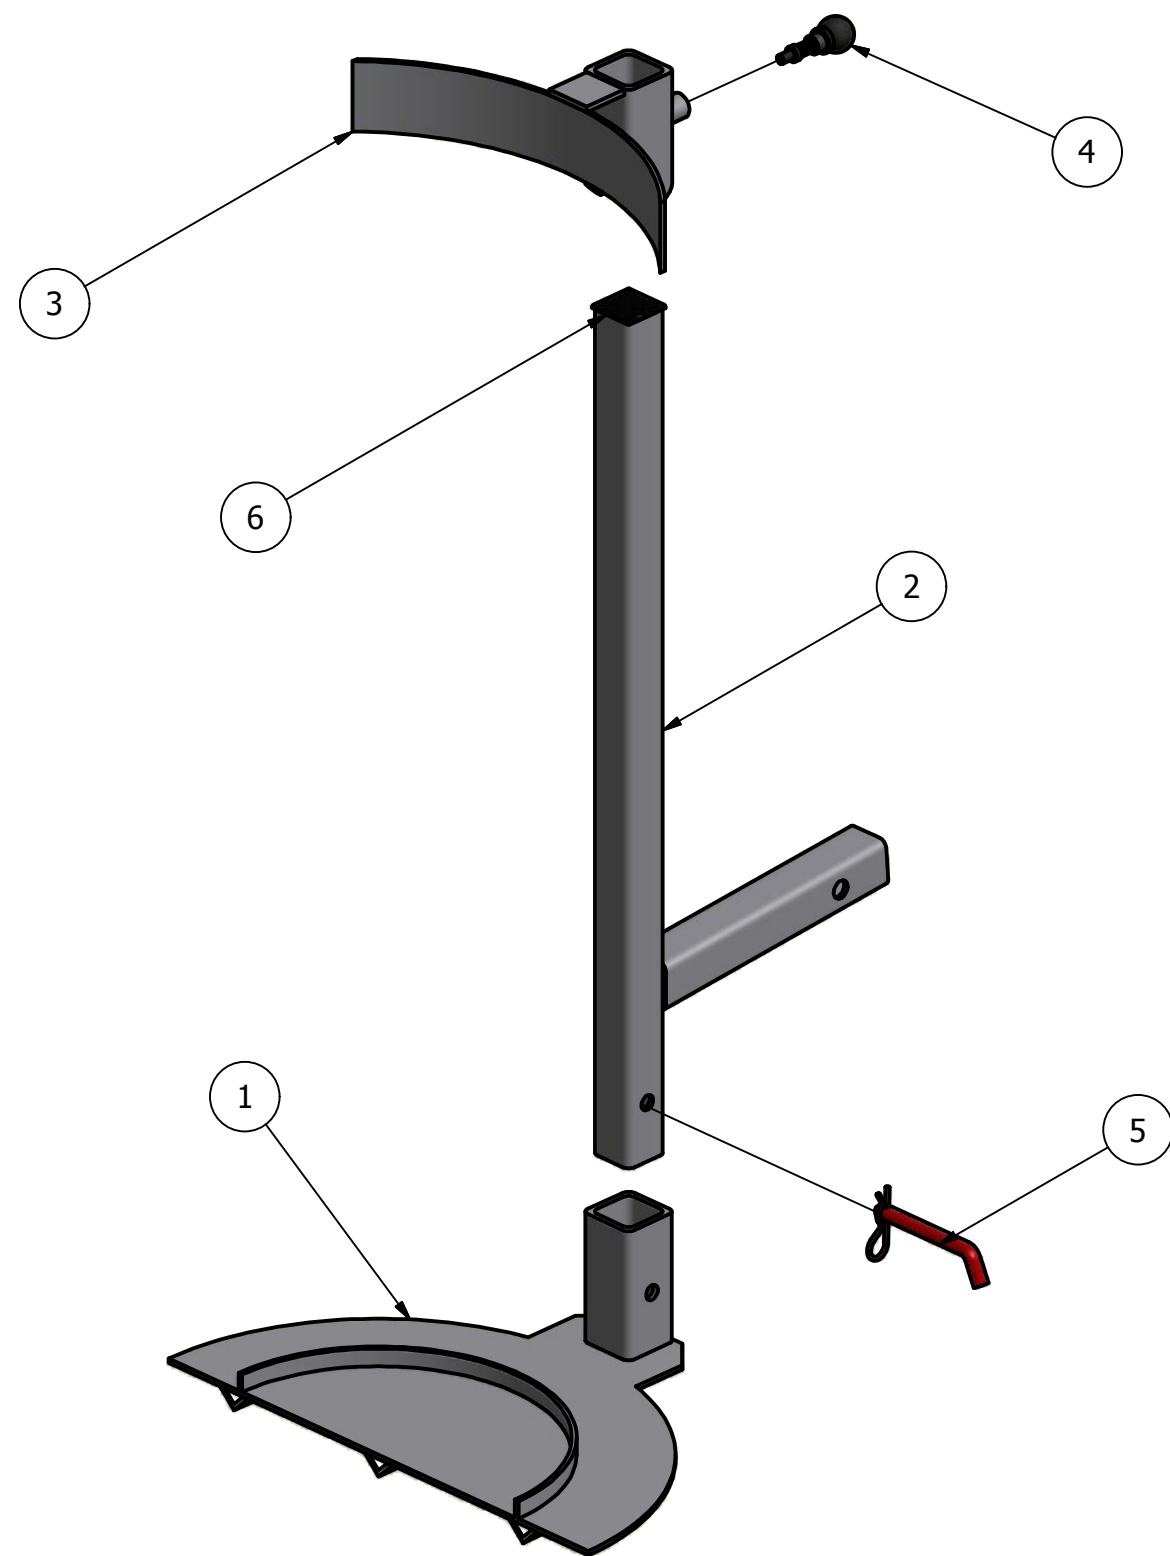

Carry Barrel Transporter

NOTE: Part Number **DTCBT** (Includes all the parts below)

Parts List			
ITEM	QTY	PART NUMBER	DESCRIPTION
1	1	DTCBT1	Carry Barrel Transporter Bottom Holder
2	1	DTCBT2	Carry Barrel Transporter Extension
3	1	DTCBT3	Carry Barrel Transporter Top Holder
4	1	69860003	PoP Pin W/ Lockout Position
5	1	69860002	5/8 Hitch Pin w/ Cotter Pin
6	1	SQ2DBK1	Square Tube End Cap