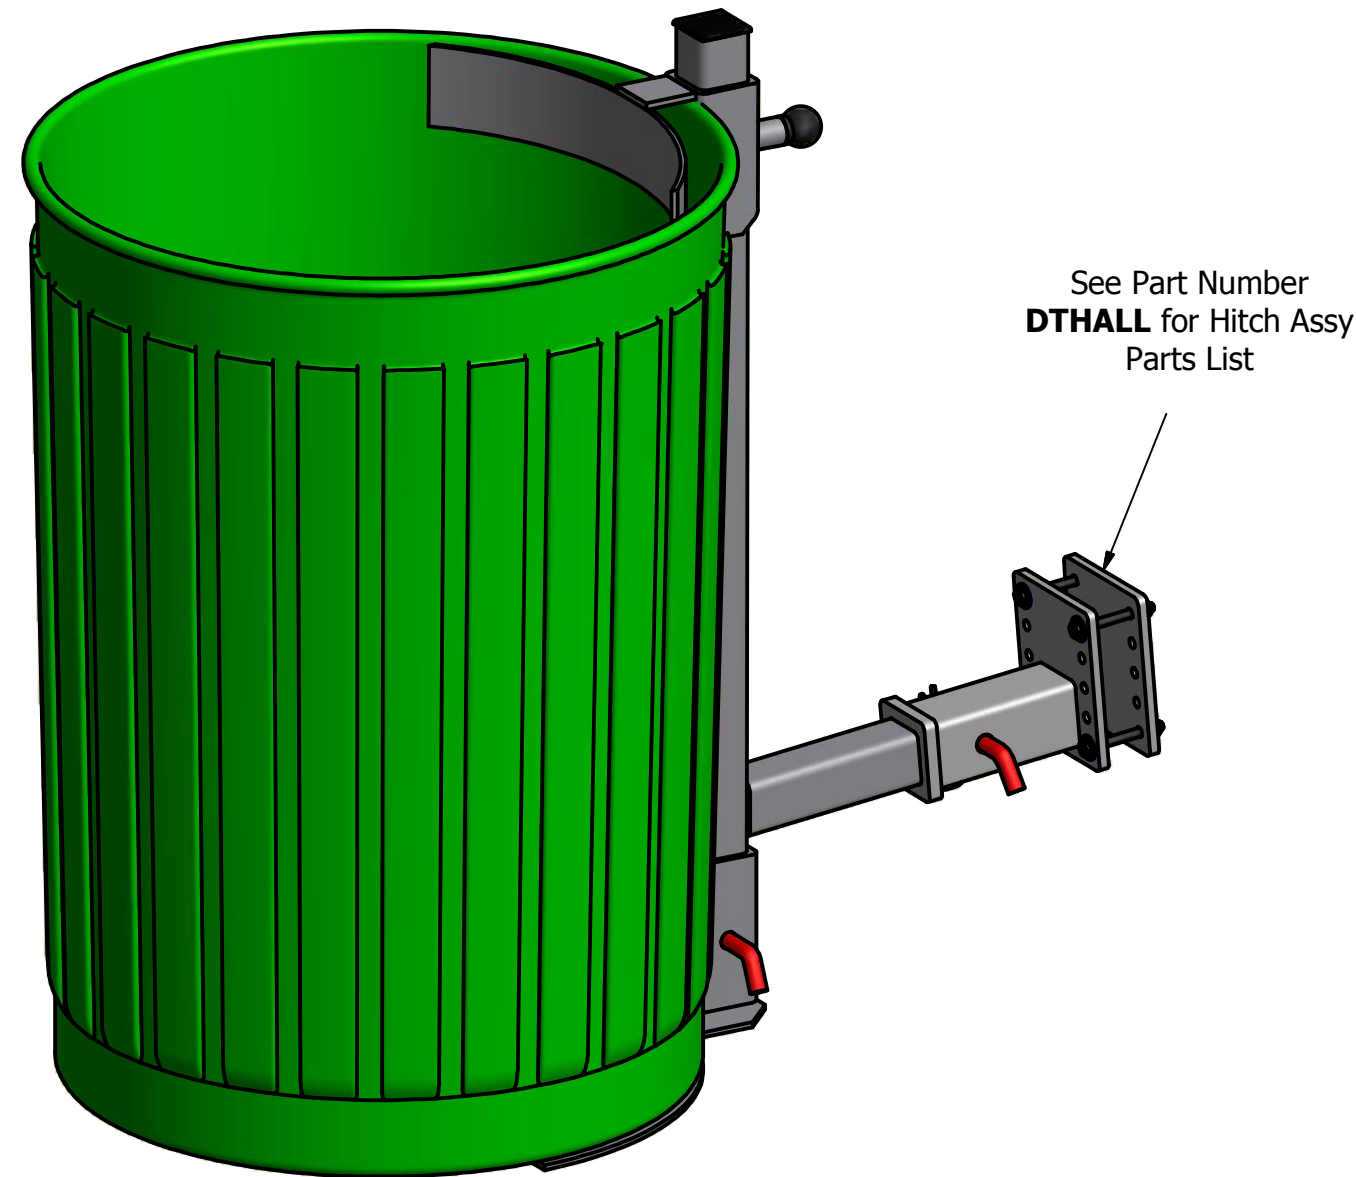

Carry Barrel Transporter

NOTE: Part Number **DTCBT** (Includes all the parts below)

Parts List			
ITEM	QTY	PART NUMBER	DESCRIPTION
1	1	DTCBT1	Carry Barrel Transporter Bottom Holder
2	1	DTCBT2	Carry Barrel Transporter Extension
3	1	DTCBT3	Carry Barrel Transporter Top Holder
4	1	69860003	PoP Pin W/ Lockout Position
5	1	69860002	5/8 Hitch Pin w/ Cotter Pin
6	1	SQ2DBK1	Square Tube End Cap