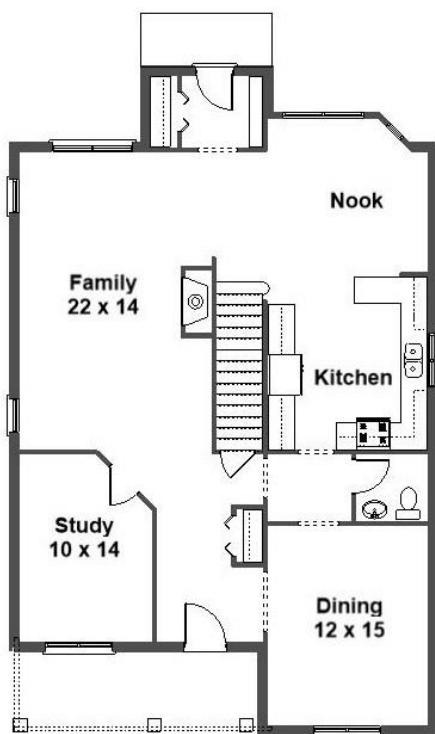

Your Land Your Style Your Home Your Way

Design + Build = Your Best Value

Copyright © 2017 Kraus Design
All Rights Reserved
Designed for
50 x 120 Lot (+/-)

In-Town 5006D
2680 Sq.Ft.

KRAUS
DESIGN + BUILD

248-972-5549