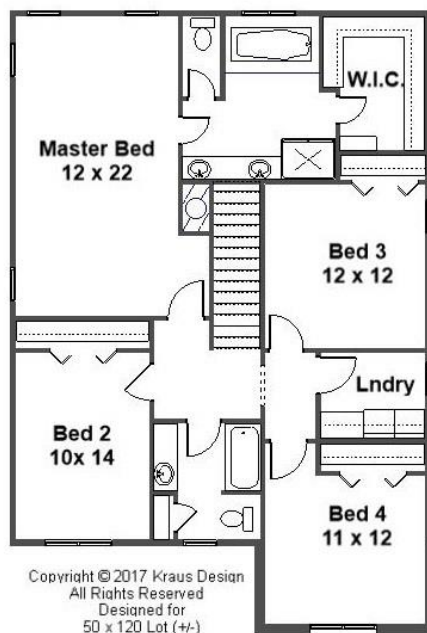

Your Land Your Style Your Home Your Way

Design + Build = Your Best Value

Copyright © 2017 Kraus Design
All Rights Reserved
Designed for
50 x 120 Lot (+/-)

In-Town 5006D
2680 Sq.Ft.

KRAUS
DESIGN + BUILD

248-972-5549

Copyright © 2017 Kraus Design
All Rights Reserved

Setting the New Standard