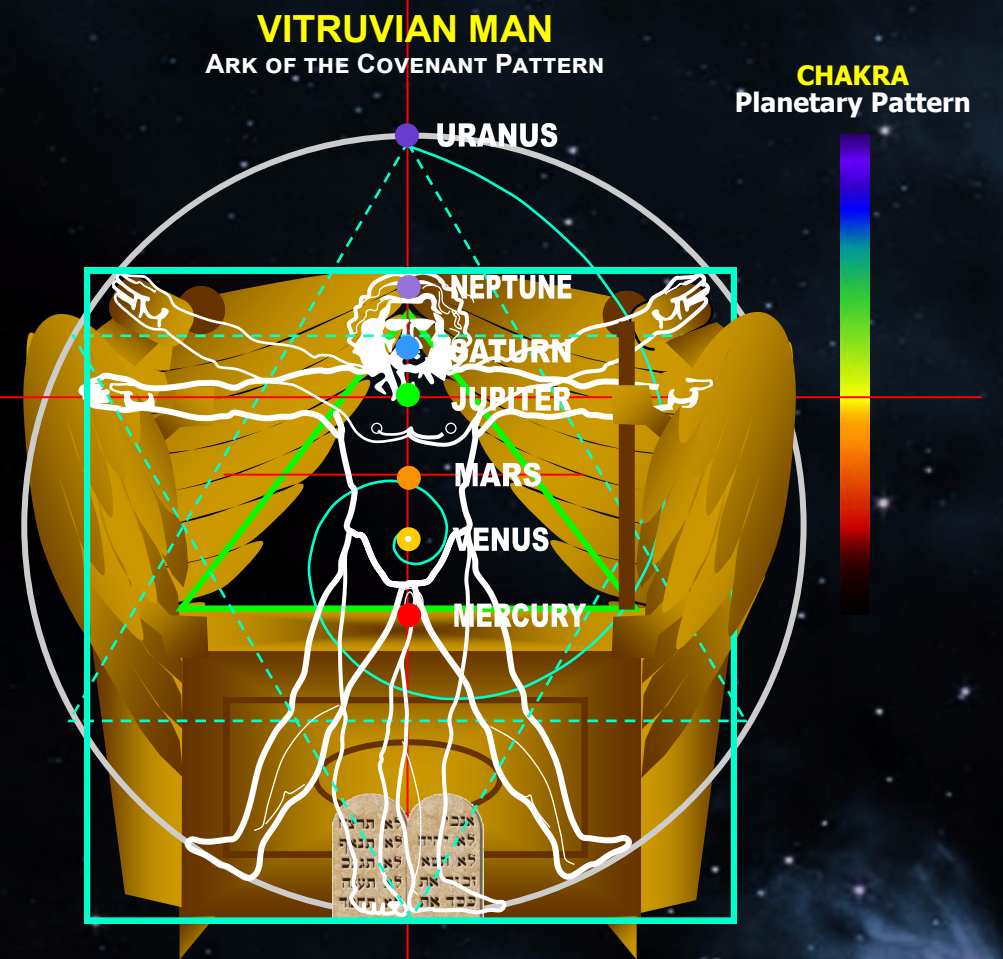

STONE
6 TO 5
DIVINE PROPORTION
As Above, So Below