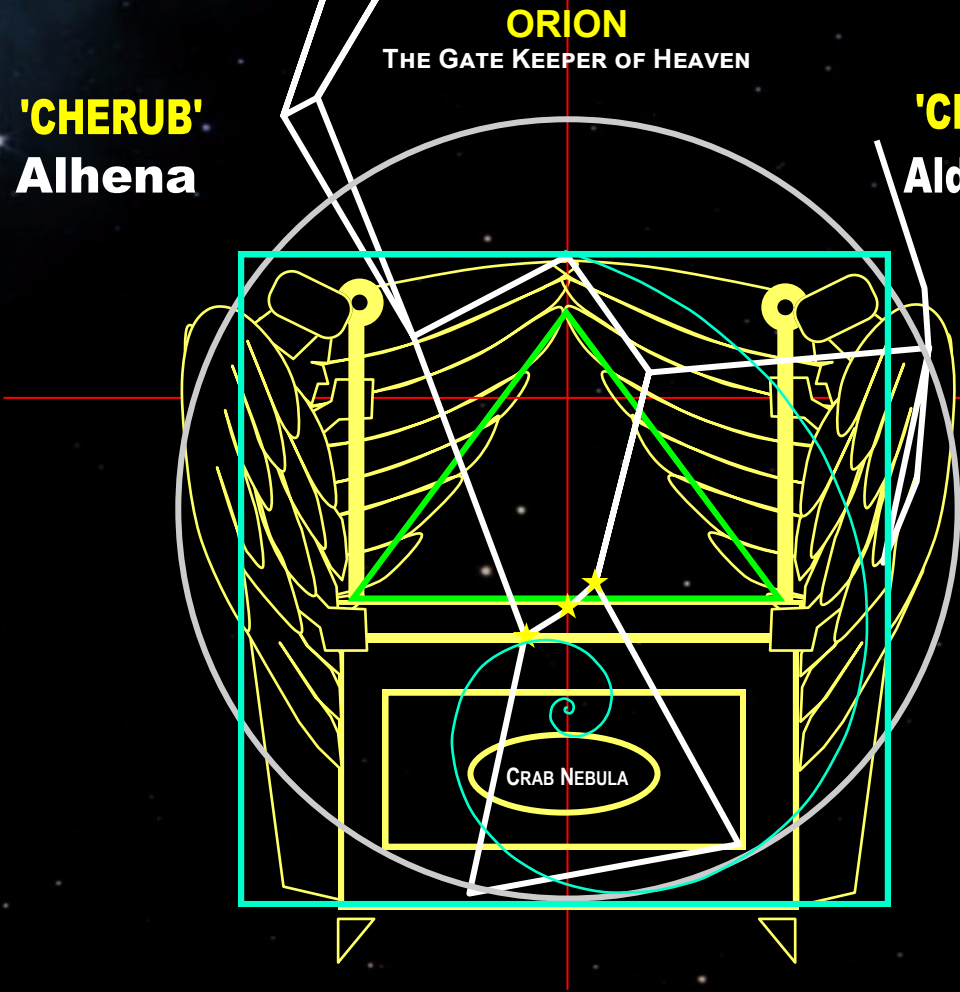

THE MEASURE OF CHRIST

PATTERN OF THE COSMIC THRONE ARK OF THE COVENANT

The purpose of this illustration is to suggest that the Solar System is construed to that of the proportions of the human body form. Moreover, it is stipulated that the male body form is the 'Universal Template' from which all created things and begins are patterned after. Supremely, this 'male body form' is that of 'Christ'. This is not in regards to the New Age notion of the 'Universal Christ' or 'Christ Consciousness' but that of GOD the SON, who to one a human male body form and become mortal to redeem the fallen race of Adam and Eve. Such humans were special out of all other created beings in that humans were made in the 'likeness and image' of the Creator, YHWH. Nonetheless, if one superimposes the male human body form as in the Vitruvian Man, it would appear that the various planets in the Solar System correspond to specific nodes in the male human Chakra Points of the body. The Planets also follow the color light spectrum of frequency and resonance that does also appear to match their color scheme in general. This would stand to reason as the Bible depicts a rainbow that encircle the Throne of YHWH. This study also suggests that if one superimposes the Ark of the Covenant patten with such a 'body form' and planets of the Solar System, a very interesting correlation occurs. The feet of the 'Vitruvian Man' span the approximate length of the Ark 'box' in terms of length. The 'Chakra Points' would commence at the Mercy Seat. A 'Square' and 'Circle' encompasses the Vitruvian Man pattern composes the entire Ark of the Covenant. The hand expanses appear to correlated to the 'head' of the 2 corresponding Cherub on each side.