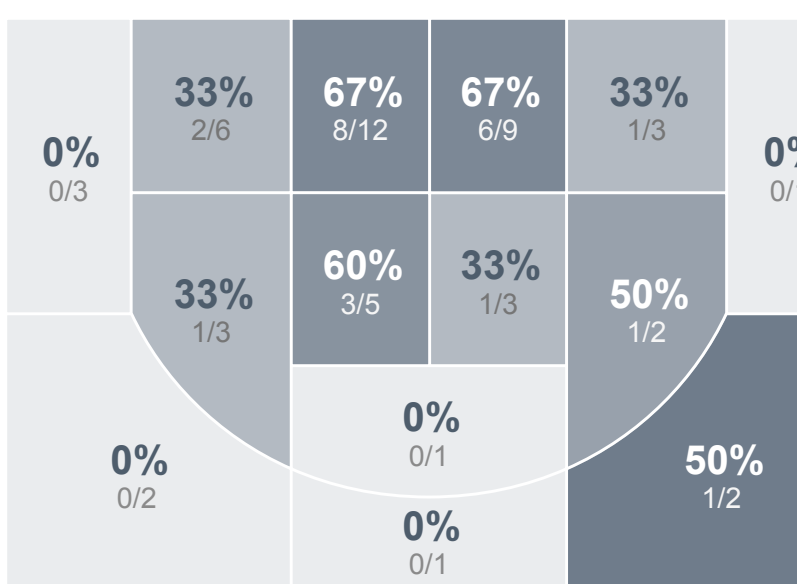

Team Stats

	DHS	WCHS
FG Made/Attempted	24/53	19/51
Field Goal %	45.3%	37.3%
Effective Field Goal %	46.2%	39.2%
2FG Made/Attempted	23/44	17/37
2FG %	52.3%	45.9%
3FG Made/Attempted	1/9	2/14
3FG %	11.1%	14.3%
FT Made/Attempted	20/32	11/19
Free Throw %	62.5%	57.9%
Points Per Possession	0.93	0.67
Transition Points	15	9
Points Off Turnovers	22	6
Second Chance Points	12	8
Points in the Paint	36	24
Offensive Rebounds	12	11
Defense Rebounds	27	25
Assists	8	14
Deflections	10	1
Steals	20	6
Blocks	0	0
Turnovers	18	27
Personal Fouls	19	21
Charges Taken	0	4

Dickinson