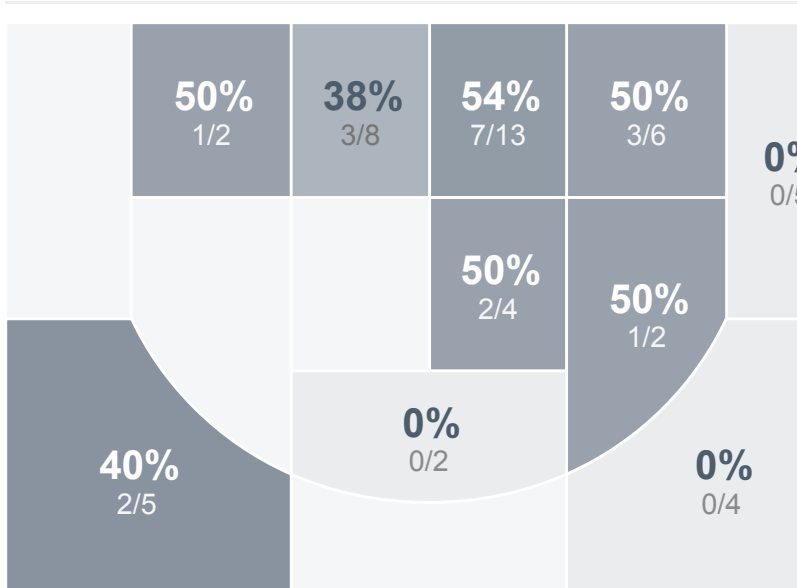

Watford City High School