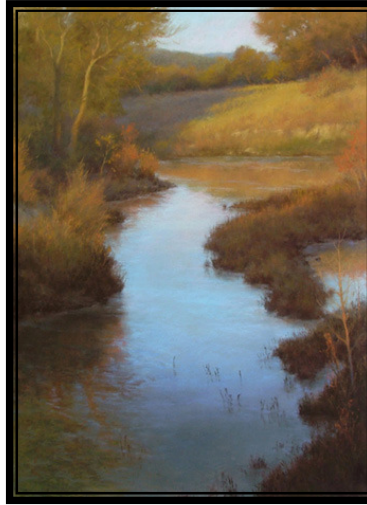

Workshops:

CTPS hosts mini workshops throughout the year and one annual weekend workshop with featured instructors such as nationally known artist Bob Rohm. John Roush, Denise LaRue Mahlke, Colleen Howe, the late Ann Templeton, Liz Haywood Sullivan, Dinah Worman, Steve Napper, Kathleen Cook, Kraig Kiedrowski, Danny Jones, Desmond O'Hagan, Donna Bland, Rita Kirkman, Fred Somers.