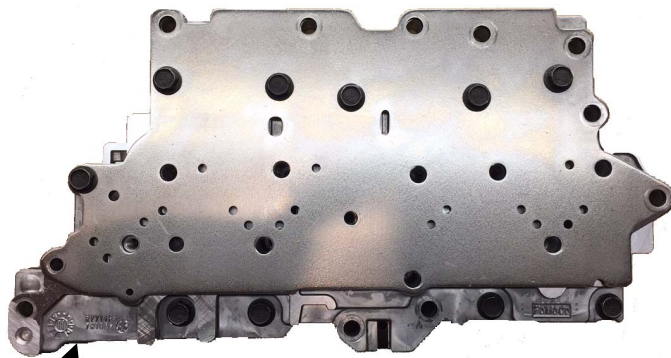

*Remanufactured Valve Bodies*

# Central Valve Bodies

*Built, Tested and In-Stock — 100% guaranteed*

**NEW PRODUCT**

## 6F50/55E

oversized *actuator feed*  
*limit* valve installed

SOLENOIDS NOT  
INCLUDED!!

CASTING #

PART# FD-3355 – Casting RF7T4P...  
FD-3355B – Casting RFAA5P....

15551 S HWY 66  
Claremore, OK 74017  
(918) 341-0266