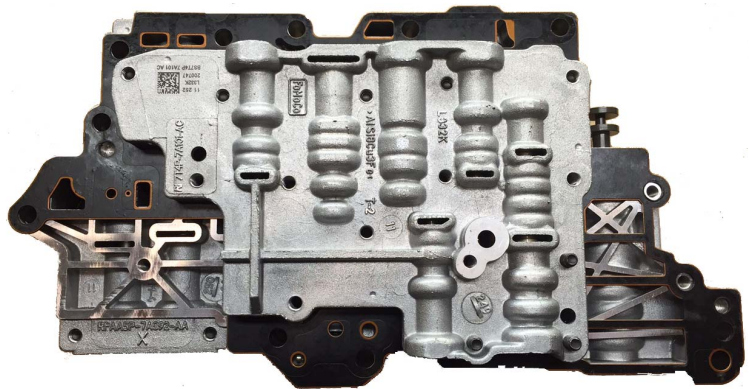

*Remanufactured Valve Bodies*

# Central Valve Bodies

*Built, Tested and In-Stock — 100% guaranteed*

**NEW PRODUCT**

## 6F50/55E

oversized *actuator feed*  
*limit* valve installed

SOLENOIDS NOT  
INCLUDED!!

CASTING #

PART# FD-3355 – Casting RF7T4P...  
FD-3355B – Casting RFAA5P....

15551 S HWY 66  
Claremore, OK 74017  
(918) 341-0266