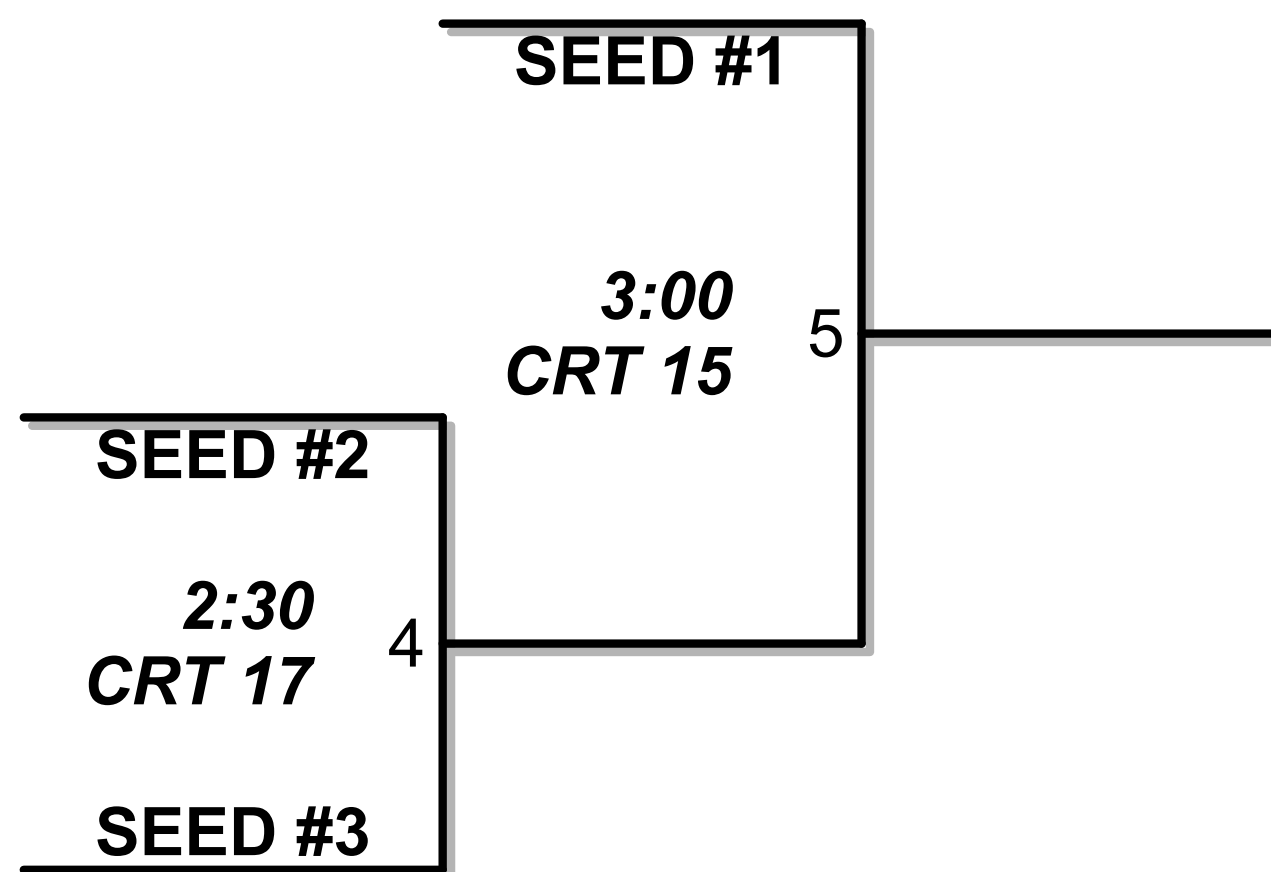

# GIRLS 11TH-ADULT

Round 1					
Game				Time	Location
1	Dunkin No Nutz	vs.	Stars	10:00	CRT 26

Round 2					
Game				Time	Location
2	Stars	vs.	Dipped in butter	11:00	CRT 18

Round 3					
Game				Time	Location
3	Dipped in butter	vs.	Dunkin No Nutz	12:00	CRT 19