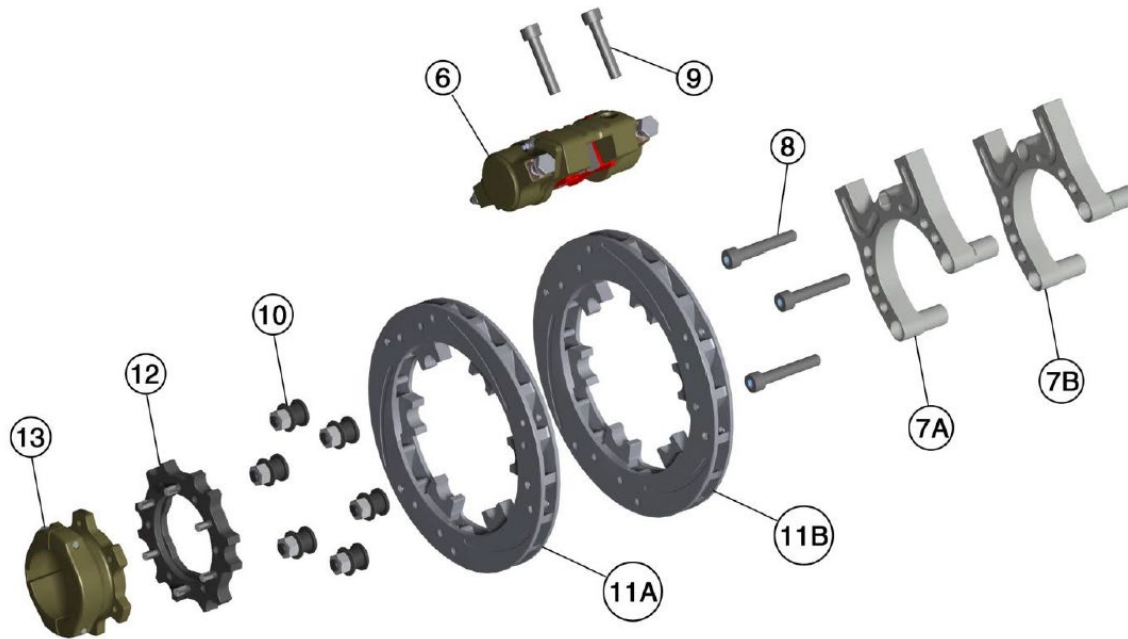

IPK Brake System Schematics

Codice code	Descrizione description
BRK-RV2RR50SYS	SISTEMA FRENANTE POSTERIORE RBS-V2 (con porta disco 50mm) RBS-V2 REAR BRAKE SYSTEM (with 50mm brake disc support)

BRK-PPWRV2	TUBO FRENO POSTERIORE RBS-V2 BIANCO RBS-V2 REAR BRAKE PIPE WHITE New	

1	CS-PMP-19OL	POMPA FRENO Ø19MM BRAKE PUMP Ø19MM	
2A	KIT-VT-SC0680CH	VITE TESTA CILINDRICA M6x80MM (50 pezzi) SCREW CYLINDRICAL HEAD M6x80MM (50 pieces)	
2B	KIT-VT-SC0645CH	VITE TESTA CILINDRICA M6x45MM (50 pezzi) SCREW CYLINDRICAL HEAD M6x45MM (50 pieces)	
3	KIT-VT-WS0612	RONDELLA Ø6x12MM (50 pezzi) WASHER Ø6x12MM (50 pieces)	
4	KIT-VT-NT06SL	DADO AUTOBLOCCANTE BASSO M6 (50 pezzi) NUT SELFLOCK LOW M6 (50 pieces)	
5	KIT-VT-SP0518	DISTANZIALE Ø8.5xØ18xH5MM (10 pezzi) SPACER Ø8.5xØ18xH5MM (10 pieces)	

6	CS-BRK-CALRRRV2	PINZA FRENO POSTERIORE RBS-V2 con pastiglie e viteria RBS-V2 REAR BRAKE CALIPER with pads and screws
7A	BRK-CLSP187RV2	SUPPORTO PINZA FRENO POSTERIORE RBS-V2 Ø187mm Ø187mm RBS-V2 REAR BRAKE CALIPER SUPPORT
7B	BRK-CLSP195RV2	SUPPORTO PINZA FRENO POSTERIORE RBS-V2 Ø195mm Ø195mm RBS-V2 REAR BRAKE CALIPER SUPPORT
8	KIT-VT-SC0850CH	VITE TESTA CILINDRICA M8x50MM (50 pezzi) SCREW CYLINDRICAL HEAD M8x50MM (50 pieces)
9	KIT-VT-SC0840CH	VITE TESTA CILINDRICA M8x40MM (50 pezzi) SCREW CYLINDRICAL HEAD M8x40MM (50 pieces)
10	KIT-DSCRBSFIX	VITERIA FISSAGGIO DISCO POSTERIORE RBS-V2 (6 componenti per tipo) RBS-V2 REAR BRAKE DISC MOUNTING SCREWS (6 pieces for each components)
11A	DSC-RR187RV2	DISCO FRENO POSTERIORE RBS-V2 Ø187mm Ø187 RBS-V2 REAR BRAKE DISC
11B	DSC-RR195RV2	DISCO FRENO POSTERIORE RBS-V2 Ø195mm Ø195 RBS-V2 REAR BRAKE DISC
12	CS-DSC-SUPRRRV1	SUPPORTO DISCO FRENO POSTERIORE RBS-V1 "SUPERLEGGERO" ANODIZZATO NERO "SUPERLEGGERO" RBS-V1 REAR BRAKE DISC SUPPORT BLACK ANODIZED
13A	CS-DSC-HUBRR50S	MOZZO PORTA DISCO POSTERIORE RBS-V1 "SUPERLEGGERO" Ø50 MM ANODIZZATO TITAN GOLD RBS-V1 "SUPERLEGGERO" REAR BRAKE DISC HUB Ø50 MM TITAN GOLD ANODIZED
13B	CS-DSC-HUBRR40S	MOZZO PORTA DISCO POSTERIORE RBS-V1 "SUPERLEGGERO" Ø40 MM ANODIZZATO TITAN GOLD RBS-V1 "SUPERLEGGERO" REAR BRAKE DISC HUB Ø40 MM TITAN GOLD ANODIZED