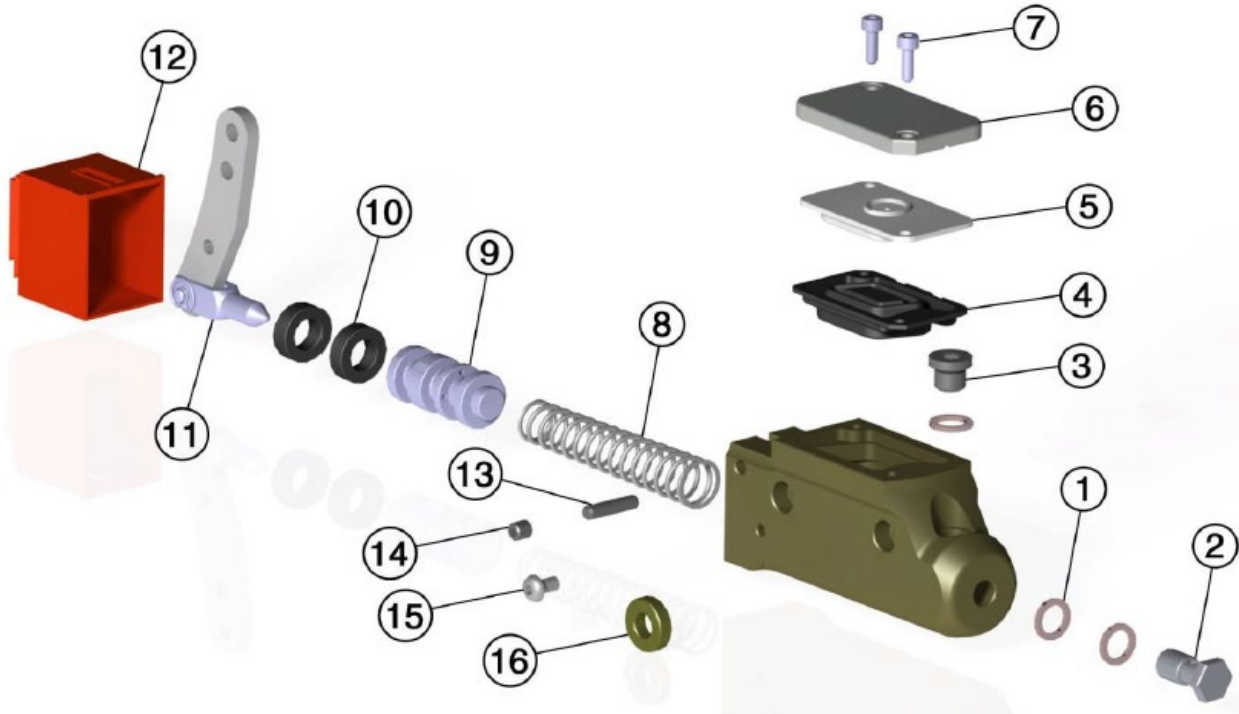

Codice code	Descrizione description
/ CS-PMP-19OL	POMPA FRENO Ø19MM BRAKE PUMP Ø19MM
1	KIT-VT-WS1014 RONDELLA RAMATA Ø10x14MM (50 pezzi) COPPER WASHER Ø10x14MM (50 pieces)
2	KIT-VT-OL10CN VITE TUBO FRENO M10 (10 pezzi) SCREW OIL PIPE CONNECTION M10 (10 pieces)
3	KIT-VT-OL10CP TAPPO OLIO M10 (10 pezzi) THREADED OIL CAP M10 (10 pieces)
4	KIT-PMP-19GSK MEMBRANA POMPA FRENO (10 pezzi) BRAKE PUMP INNER GASKET (10 pieces)
5	PMP-19GSKSUP SUPPORTO MEMBRANA POMPA FRENO BRAKE PUMP INNER GASKET SUPPORT
6	PMP-19CAP TAPPO POMPA FRENO BRAKE PUMP CAP
7	KIT-VT-SC0412CH VITE TESTA CILINDRICA M4x12MM (50 pezzi) SCREW CYLINDRICAL HEAD M4x12MM (50 pieces)
8	KIT-PMP-19SPR MOLLA POMPA FRENO Ø19MM (10 pezzi) BRAKE PUMP SPRING Ø19MM (10 pieces)
9	KIT-CS-PMP-19PST PISTONE POMPA FRENO Ø19MM (5 pezzi) BRAKE PUMP PISTON Ø19MM (5 pieces)
10	KIT-PMP-19RBB GOMMINO TENUTA OLIO Ø19MM (50 pezzi) OIL SEAL RUBBER Ø19MM (50 pieces)
11	CS-PMP-19LVR LEVA POMPA FRENO BRAKE PUMP LEVER
12	KIT-PMP-19OUTC CUFFIA PARA-POLVERE POMPA FRENO (10 pezzi) BRAKE PUMP OUTSIDE DUSTY CAP (10 pieces)
13	KIT-VT-PN0520 SPINA CILINDRICA Ø5x20MM (50 pezzi) PIN Ø5x20MM (50 pieces)
14	KIT-VT-PN0606B GRANO PUNTA PIANA M6x6MM (50 pezzi) FLAT PIN M6x6MM (50 pieces)
15	KIT-VT-SC0508RH VITE TESTA BOMBATA M5x8MM (50 pezzi) SCREW ROUND HEAD M5x8MM (50 pieces)
16	KIT-VT-SP0518 DISTANZIALE Ø8.5xØ18xH5MM (10 pezzi) SPACER Ø8.5xØ18xH5MM (10 pieces)