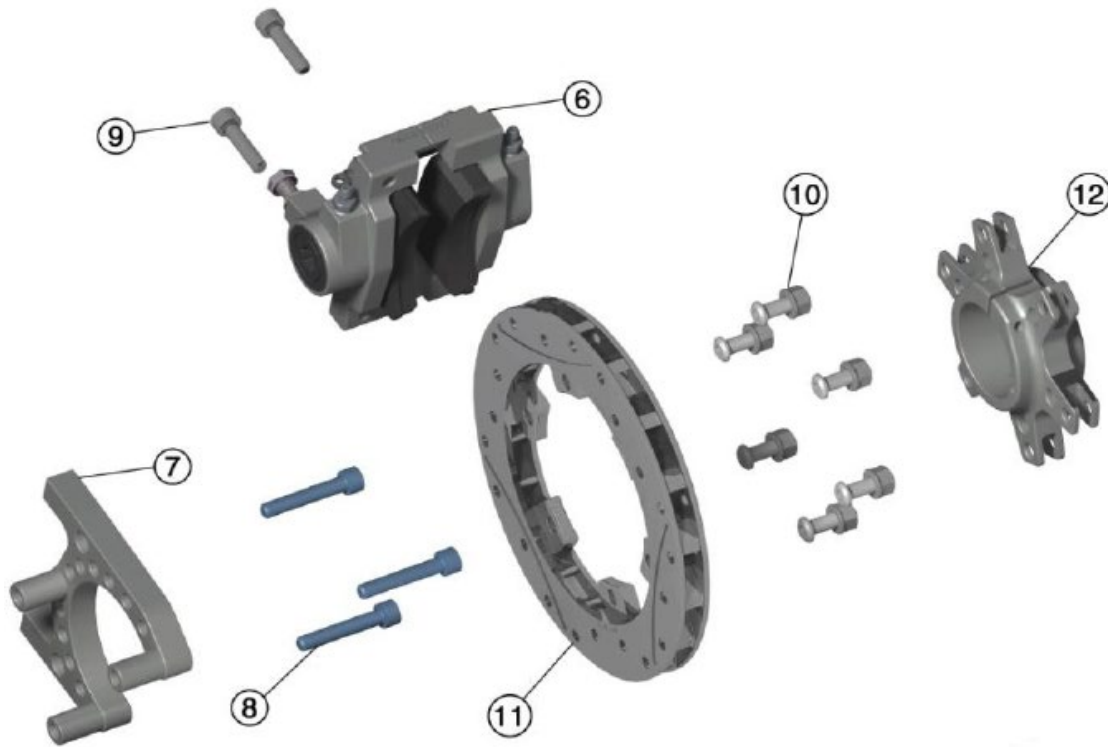

IPK Brake System Schematics

Codice code	Descrizione description
BRK-SYSBL50	SISTEMA FRENANTE POSTERIORE BLACK LINE BLACK LINE REAR BRAKE SYSTEM

BRK-PPBL	TUBO FRENO POSTERIORE BLACK LINE REAR BRAKE PIPE BLACK LINE	

1	CS-PMP-BL	POMPA FRENO Ø19MM BLACK LINE BRAKE PUMP Ø19MM BLACK LINE	
2	KIT-VT-SC0645CH	VITE TESTA CILINDRICA M6x45MM (50 pezzi) SCREW CYLINDRICAL HEAD M6x45MM (50 pieces)	
3	KIT-VT-WS0612	RONDELLA Ø6x12MM (50 pezzi) WASHER Ø6x12MM (50 pieces)	
4	KIT-VT-NT06SL	DADO AUTOBLOCCANTE BASSO M6 (50 pezzi) NUT SELFLOCK LOW M6 (50 pieces)	
5	KIT-VT-SP0518	DISTANZIALE Ø8.5xØ18xH5MM (10 pezzi) SPACER Ø8.5xØ18xH5MM (10 pieces)	

6	CS-BRK-CALBL	PINZA FRENO POSTERIORE BLACK LINE con pastiglie e viteria REAR BRAKE CALIPER BLACK LINE with pads and screws
7	BRK-CALSUP-BL	SUPPORTO PINZA FRENO POSTERIORE BLACK LINE REAR BRAKE CALIPER SUPPORT BLACK LINE
8	KIT-VT-SC0845CH	VITE TESTA CILINDRICA M8x45MM (50 pezzi) SCREW CYLINDRICAL HEAD M8x45MM (50 pieces)
9	KIT-VT-SC0830CH	VITE TESTA CILINDRICA M8x30MM (50 pezzi) SCREW CYLINDRICAL HEAD M8x30MM (50 pieces)
10	KIT-DSCSUPBL	VITERIA FISSAGGIO DISCO FRENO BLACK LINE (6 componenti per tipo) BLACK LINE BRAKE DISC MOUNTING SCREWS (6 pieces for each components)
11	DSC-BL17	DISCO FRENO POSTERIORE BLACK LINE BLACK LINE REAR BRAKE DISC
12	CS-DSC-SUPRR50-BL	SUPPORTO DISCO FRENO POSTERIORE Ø50MM BLACK LINE REAR DISC SUPPORT Ø50MM BLACK LINE