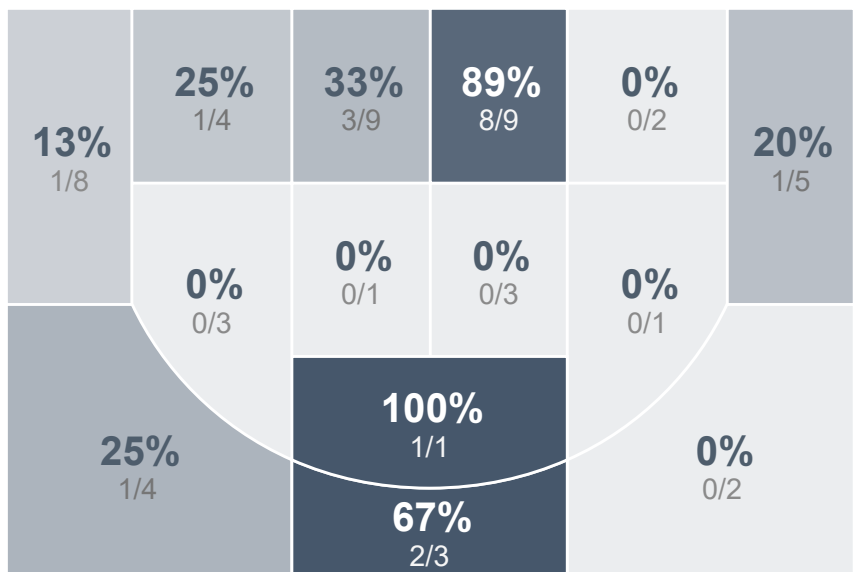

Box Score Report

WCHS vs CHS - Dec 20, 2019 - L 36-51

Period Stats

Team	1	2	Final
WCHS	23	13	36
CHS	24	27	51

Team Stats

	WCHS	CHS
Field Goal %	35.0%	32.7%
Effective Field Goal %	37.5%	37.3%
2FG Made/Attempted	12/33	13/33
2FG%	36.4%	39.4%
3FG Made/Attempted	2/7	5/22
3FG%	28.6%	22.7%
FT Made/Attempted	6/6	10/16
Free Throw Percentage	100.0%	62.5%
Points Per Possession	0.56	0.79
Transition Points	4	8
Points Off Turnovers	5	21
Second Chance Points	6	12
Points in the Paint	16	22
Offensive Rebounds	9	14
Defense Rebounds	28	15
Assists	6	12
Deflections	5	9
Steals	6	14
Blocks	1	3
Turnovers	31	16
Personal Fouls	15	10
Charges Taken	1	1

Run Graph

Watford City Girls Basketball

Bismarck Century High School

Watford City Girls Basketball's Player Stats

Name	Pts	FG	3FG	FT	+/-	MINS	OREB	DREB	AST	DEFL	STL	BLK	TO	FOUL	CHG
#4 Hayley Ogle	6	2/6	0/1	2/2	- 11	33	2	1	1	1	0	1	8	4	0
#10 Jessica Mogen	4	1/5	0/0	2/2	- 7	30	0	6	1	0	2	0	5	2	0
#12 Emma Mogen	14	5/11	2/4	2/2	- 12	34	2	9	2	2	2	0	5	2	1
#20 Gracen Breitbach	0	0/2	0/1	0/0	- 11	12	0	2	0	0	2	0	3	0	0
#24 Ashley Holen	8	4/9	0/1	0/0	- 8	31	1	5	0	1	0	0	4	2	0
#30 Alician Garcia	0	0/0	0/0	0/0	- 2	1	0	0	0	0	0	0	0	0	0
#34 Lexi Moberg	0	0/0	0/0	0/0	- 2	1	0	0	0	0	0	0	0	0	0
#40 Madison Spacher	2	1/6	0/0	0/0	- 10	32	2	0	2	1	0	0	3	1	0
#42 Akira Hogue	0	0/0	0/0	0/0	- 2	1	0	0	0	0	0	0	2	0	0
#50 Riley Faller	2	1/1	0/0	0/0	- 10	10	0	1	0	0	0	0	1	4	0