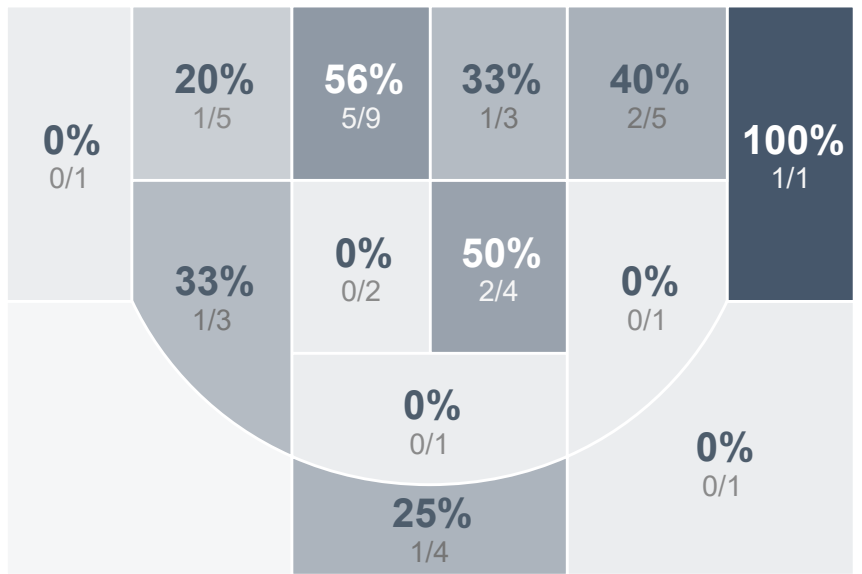

Box Score Report

WCHS vs CHS - Dec 20, 2019 - L 36-51

Period Stats

Team	1	2	Final
WCHS	23	13	36
CHS	24	27	51

Team Stats

	WCHS	CHS
Field Goal %	35.0%	32.7%
Effective Field Goal %	37.5%	37.3%
2FG Made/Attempted	12/33	13/33
2FG%	36.4%	39.4%
3FG Made/Attempted	2/7	5/22
3FG%	28.6%	22.7%
FT Made/Attempted	6/6	10/16
Free Throw Percentage	100.0%	62.5%
Points Per Possession	0.56	0.79
Transition Points	4	8
Points Off Turnovers	5	21
Second Chance Points	6	12
Points in the Paint	16	22
Offensive Rebounds	9	14
Defense Rebounds	28	15
Assists	6	12
Deflections	5	9
Steals	6	14
Blocks	1	3
Turnovers	31	16
Personal Fouls	15	10
Charges Taken	1	1

Run Graph

Watford City Girls Basketball

Bismarck Century High School

Watford City Girls Basketball's Player Stats

Name	Pts	FG	3FG	FT	+/-	MINS	OREB	DREB	AST	DEFL	STL	BLK	TO	FOUL	CHG
#4 Hayley Ogle	6	2/6	0/1	2/2	- 11	33	2	1	1	1	0	1	8	4	0
#10 Jessica Mogen	4	1/5	0/0	2/2	- 7	30	0	6	1	0	2	0	5	2	0
#12 Emma Mogen	14	5/11	2/4	2/2	- 12	34	2	9	2	2	2	0	5	2	1
#20 Gracen Breitbach	0	0/2	0/1	0/0	- 11	12	0	2	0	0	2	0	3	0	0
#24 Ashley Holen	8	4/9	0/1	0/0	- 8	31	1	5	0	1	0	0	4	2	0
#30 Alician Garcia	0	0/0	0/0	0/0	- 2	1	0	0	0	0	0	0	0	0	0
#34 Lexi Moberg	0	0/0	0/0	0/0	- 2	1	0	0	0	0	0	0	0	0	0
#40 Madison Spacher	2	1/6	0/0	0/0	- 10	32	2	0	2	1	0	0	3	1	0
#42 Akira Hogue	0	0/0	0/0	0/0	- 2	1	0	0	0	0	0	0	2	0	0
#50 Riley Faller	2	1/1	0/0	0/0	- 10	10	0	1	0	0	0	0	1	4	0