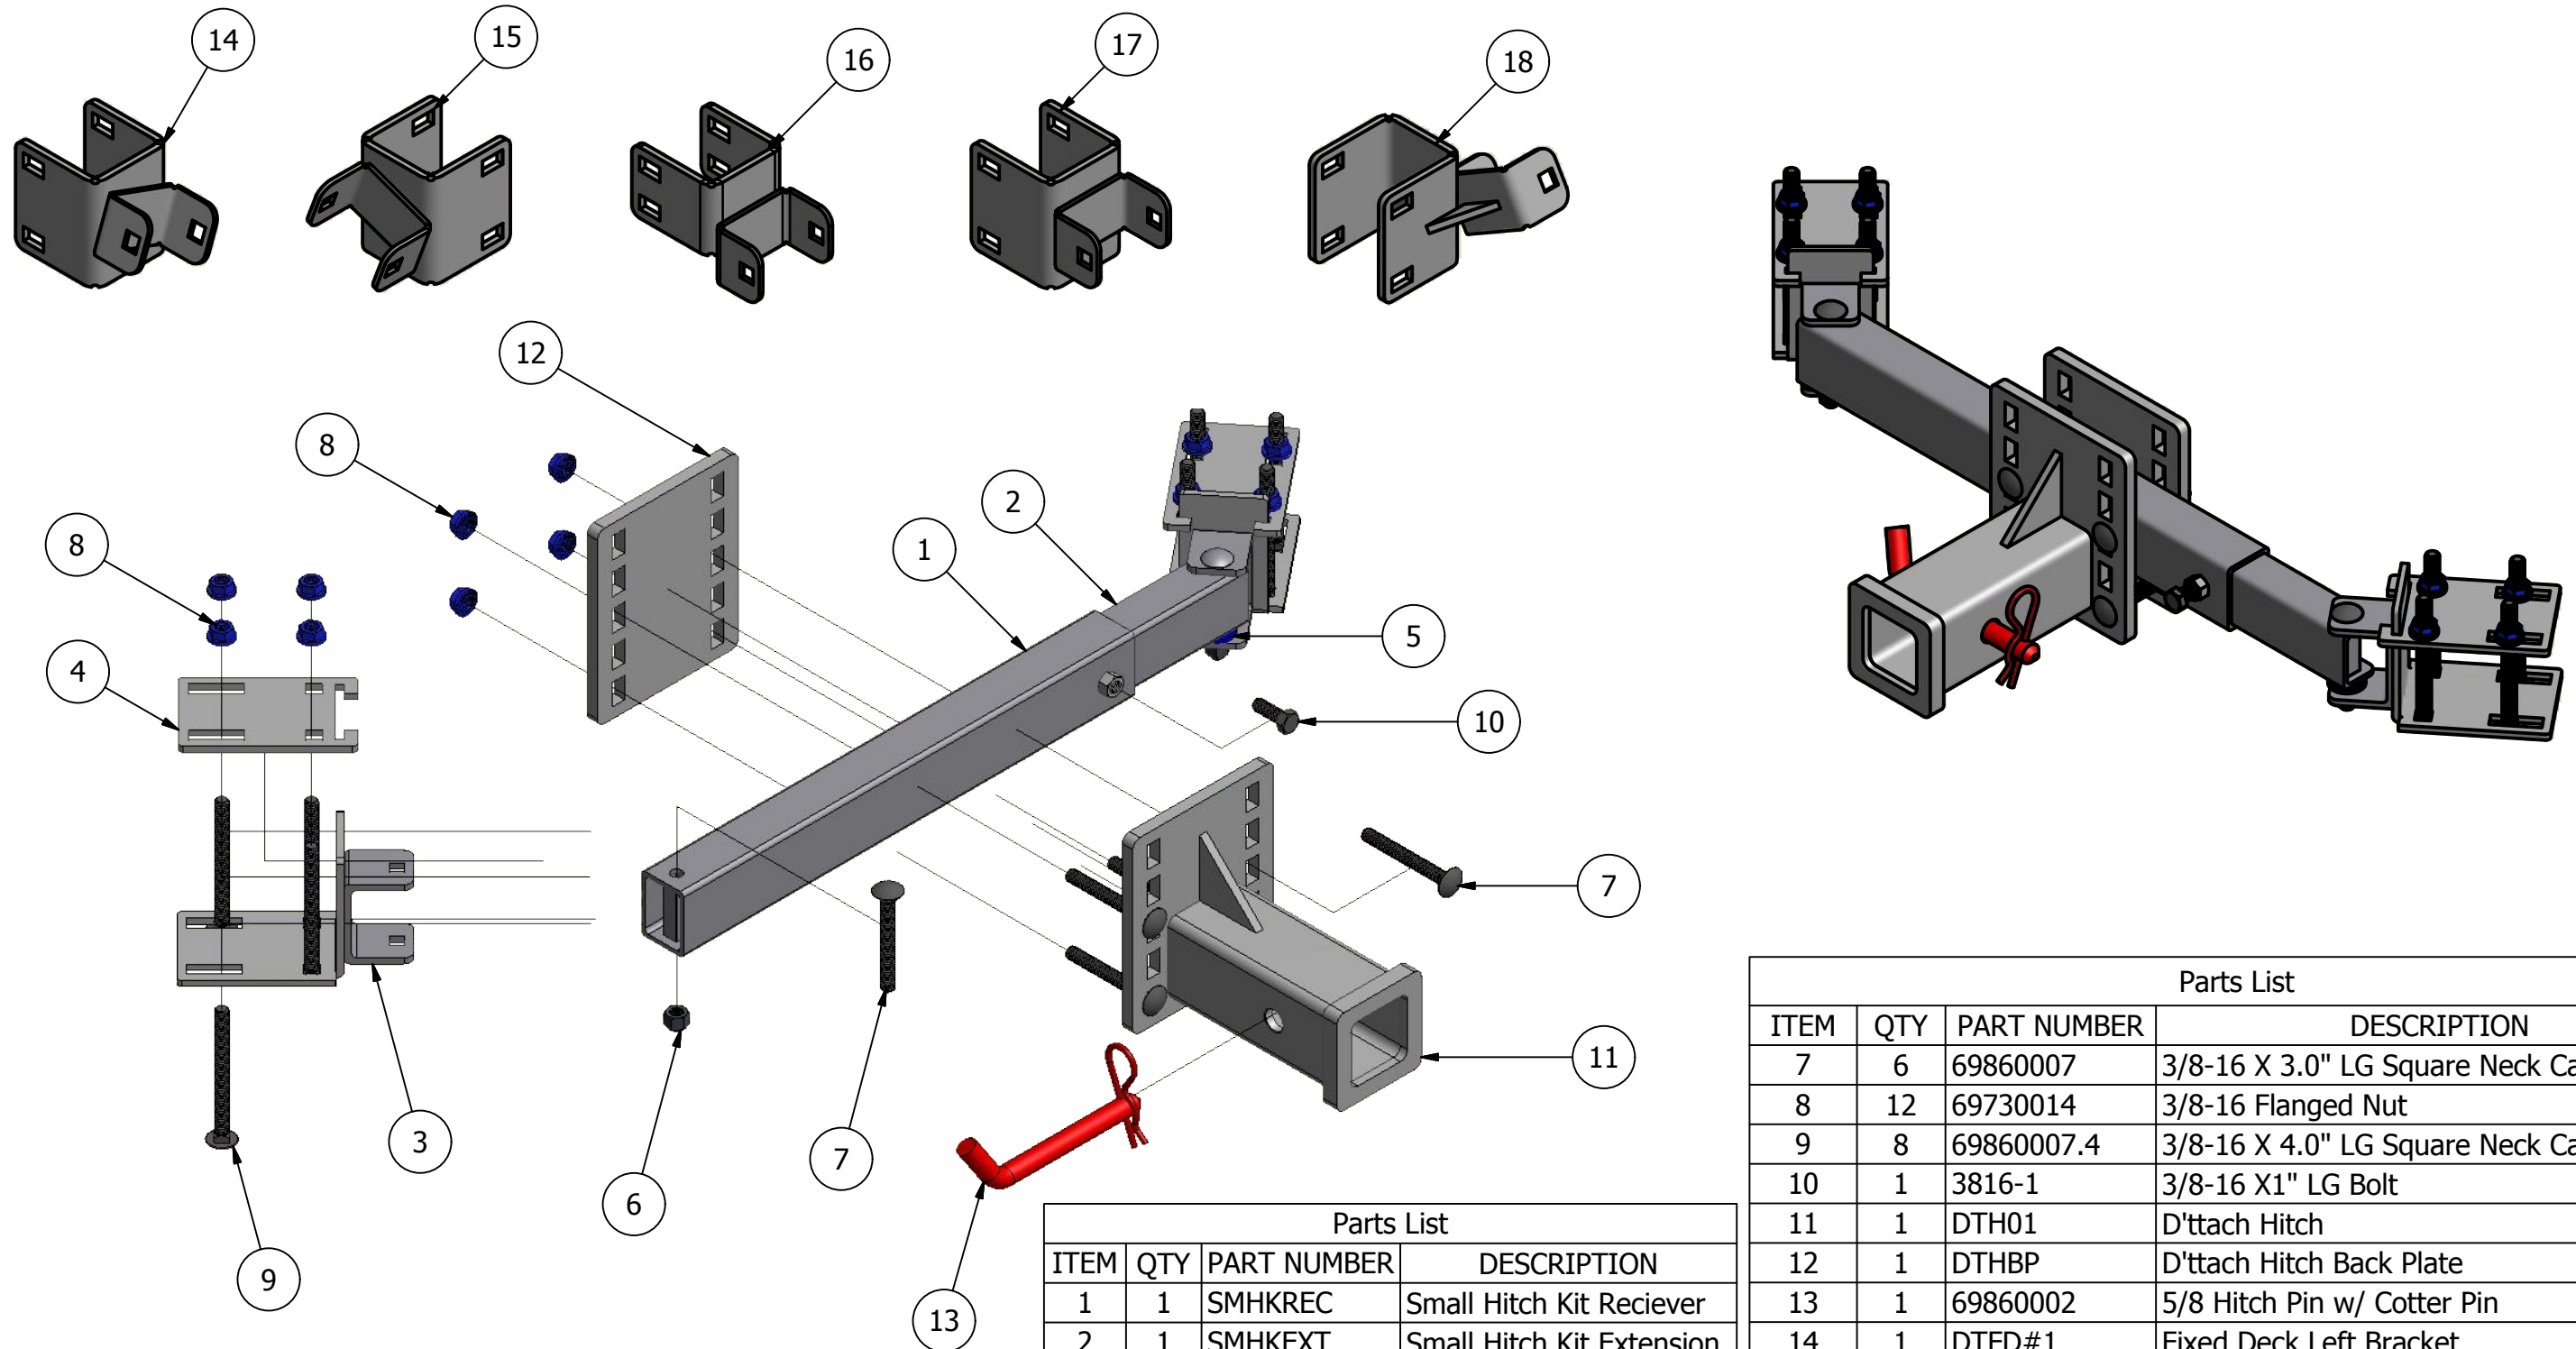

Hitch Small Kit Assy

NOTE: Part Number **DTHSM-KIT** Telescopic Cross Bar Span 20-26 inches between castor wheels - Includes all parts below.

J.C.B

REVISION HISTORY	
REV	DATE
B	9/28/2019

Parts List			
ITEM	QTY	PART NUMBER	DESCRIPTION
1	1	SMHKREC	Small Hitch Kit Reciever
2	1	SMHKEXT	Small Hitch Kit Extension
3	2	DTMB	Multi Bracket (Universal)
4	2	DTMB-TP	Multi Bracket Top Plate
5	2	69860008	3/8 Flat Washer
6	2	69860075	3/8-16 Nylok Nut

Parts List			
ITEM	QTY	PART NUMBER	DESCRIPTION
7	6	69860007	3/8-16 X 3.0" LG Square Neck Carriage Bolt
8	12	69730014	3/8-16 Flanged Nut
9	8	69860007.4	3/8-16 X 4.0" LG Square Neck Carriage Bolt
10	1	3816-1	3/8-16 X1" LG Bolt
11	1	DTH01	D'ttach Hitch
12	1	DTHBP	D'ttach Hitch Back Plate
13	1	69860002	5/8 Hitch Pin w/ Cotter Pin
14	1	DTFD#1	Fixed Deck Left Bracket
15	1	DTFD#2	Fixed Deck Right Bracket
16	1	DTVR1#3	V Ride 1 Right Bracket
17	1	DTVR1#4	V Ride 1 Left Bracket
18	1	DTWRI3642#5	36" & 42" Wright Stander Bracket