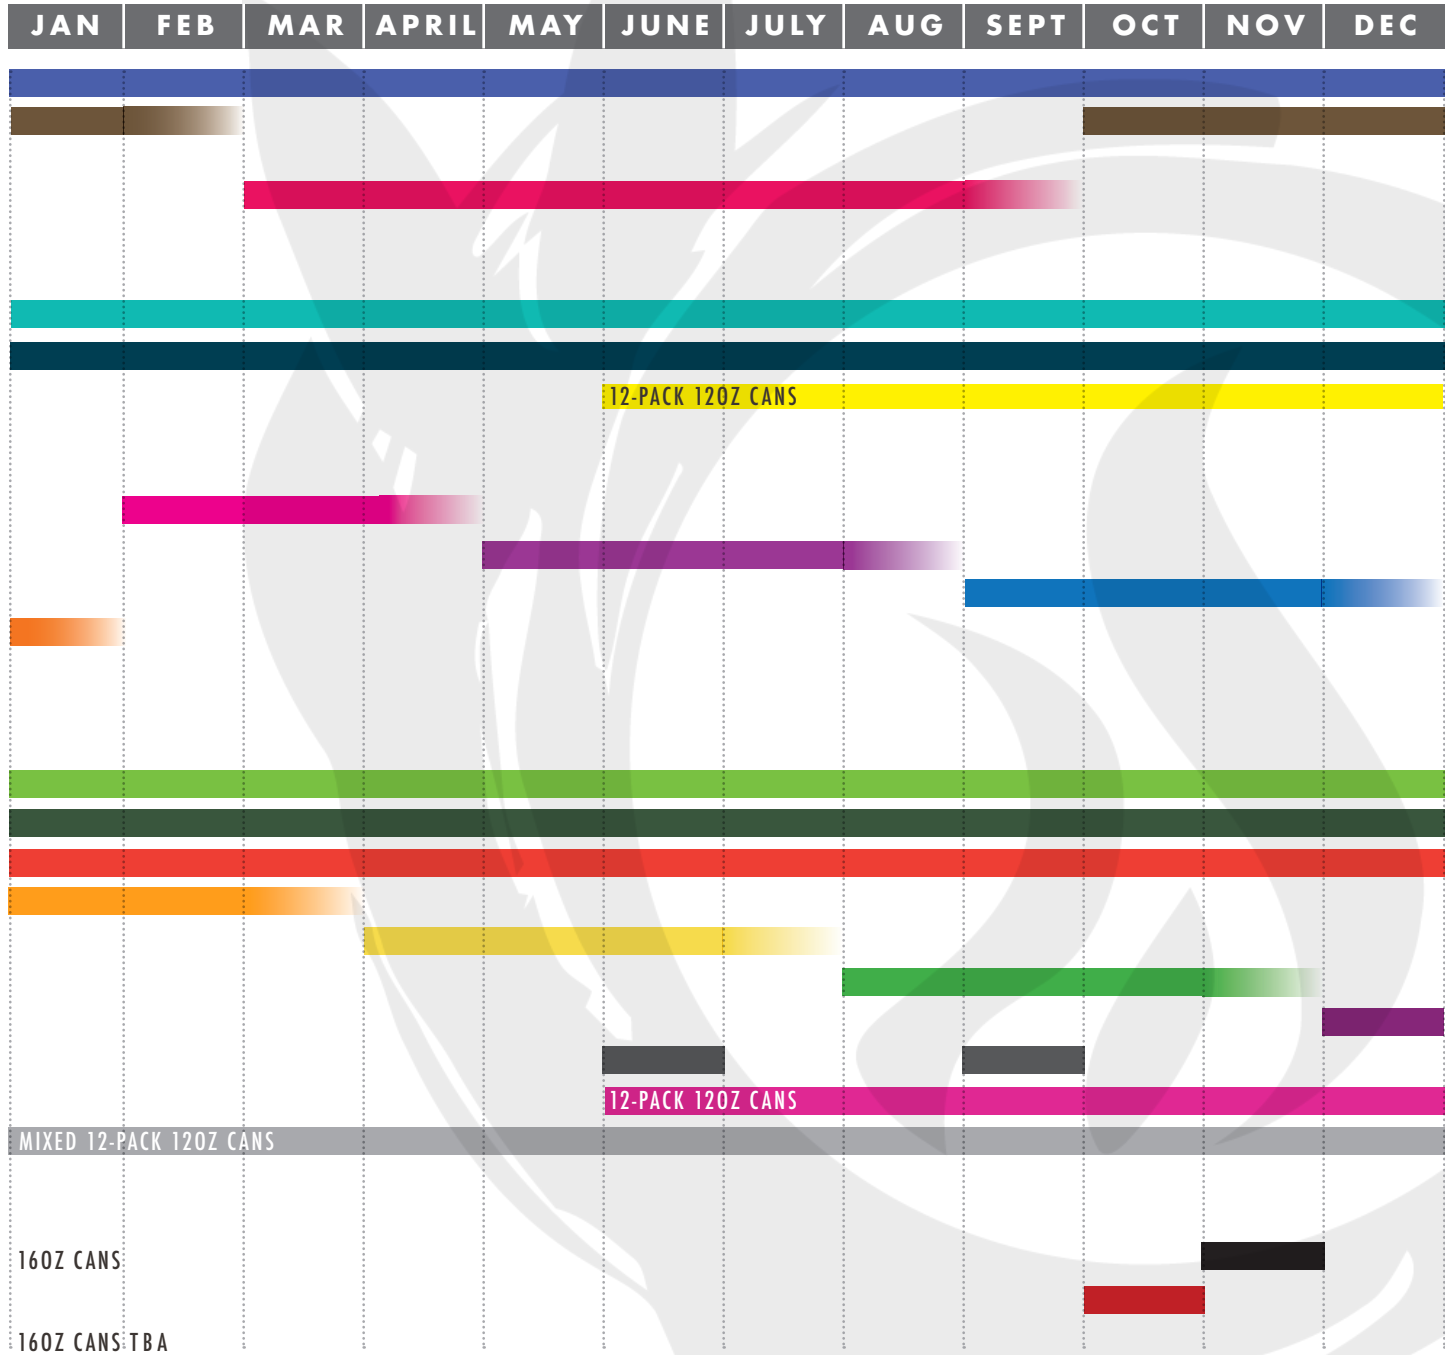

2020 BEER RELEASE CALENDAR

SUBJECT TO CHANGE & AVAILABILITY. EXCLUDES BREWERY EXCLUSIVE RELEASES, PILOT/EXPERIMENTAL/COLLABORATION BEERS OR LOCAL-ONLY RELEASES. UPDATED 4.20

CORE BRANDS

- WEISSENHEIMER® HEFEWEIZEN
- MOONJUMPER® MILK STOUT
INCLUDES PEANUT BUTTER MOONJUMPER DRAFT
- HAWAII FIVE ALE™

CORE BRANDS LIMITED AVAILABILITY

- AMRA® MANGO IPA
- VERTEX IPA®
- NORMAL PILS™

DEADHEAD® IPA SERIES

- EXTENDED JAM® - HAZY IPA
- DRIVIN' THAT HAZE™ - HAZY IPA
- HAZE OF THE DEAD® - HAZY DOUBLE IPA
- TOUCH OF HAZE® - HAZY IPA

WILD SOUR SERIES

- HERE GOSE NOTHIN'®
- SYNCHOPATHIC® - DRY-HOPPED SOUR
- FLANDERS RED
- APRICOT
- PIÑA COLADA GOSE
- KEY LIME PIE GOSE
- TRIPLE BERRY
- WSS LIMITED RELEASE (TBA)
- LYNNBROOK® RASPBERRY BERLINER
- WSS WILD PACK (VARIETY 12-PACK)

BARREL-AGED & SPECIAL RELEASE

- DOSVIDANYA® RUSSIAN IMPERIAL STOUT 16OZ CANS
- PRIVYET™ RUSSIAN IMPERIAL STOUT
- SAINT DEKKERA® RESERVE SOUR 16OZ CANS TBA

4-PACK CANS (12oz)
6-PACK CANS (12oz)
4-PACK CANS (16oz)
1/6bbi DRAFT
1/2bbi DRAFT