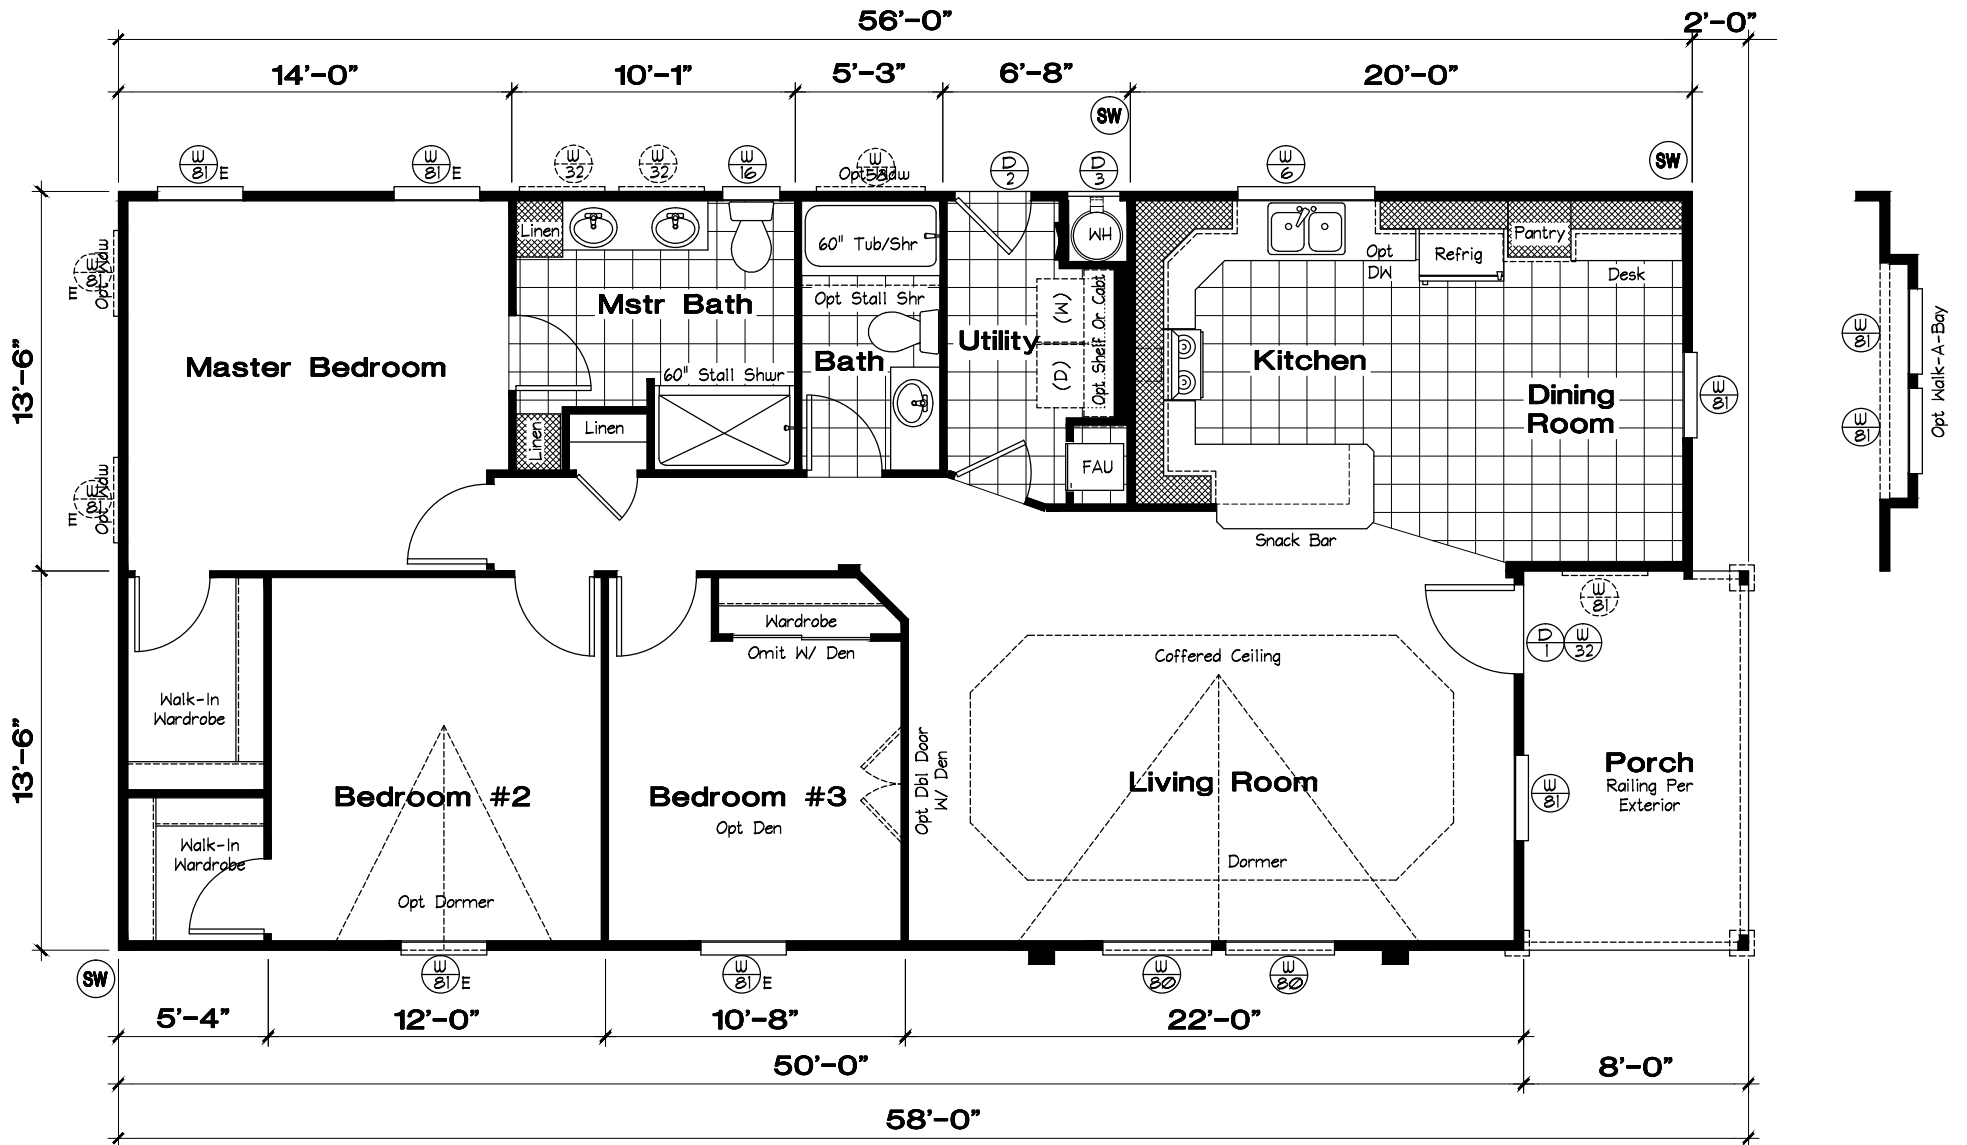

**Option
Glamour Bath**

Golden West Limited Edition - GLE561F

3 Bedroom, 2 Bath, Porch - 1,431 Sq. Ft.