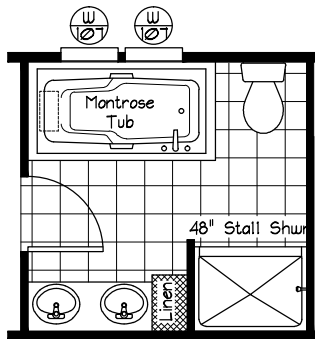

**Option
Glamour Bath**

Golden West Limited Edition - GLE561F

3 Bedroom, 2 Bath, Porch - 1,431 Sq. Ft.