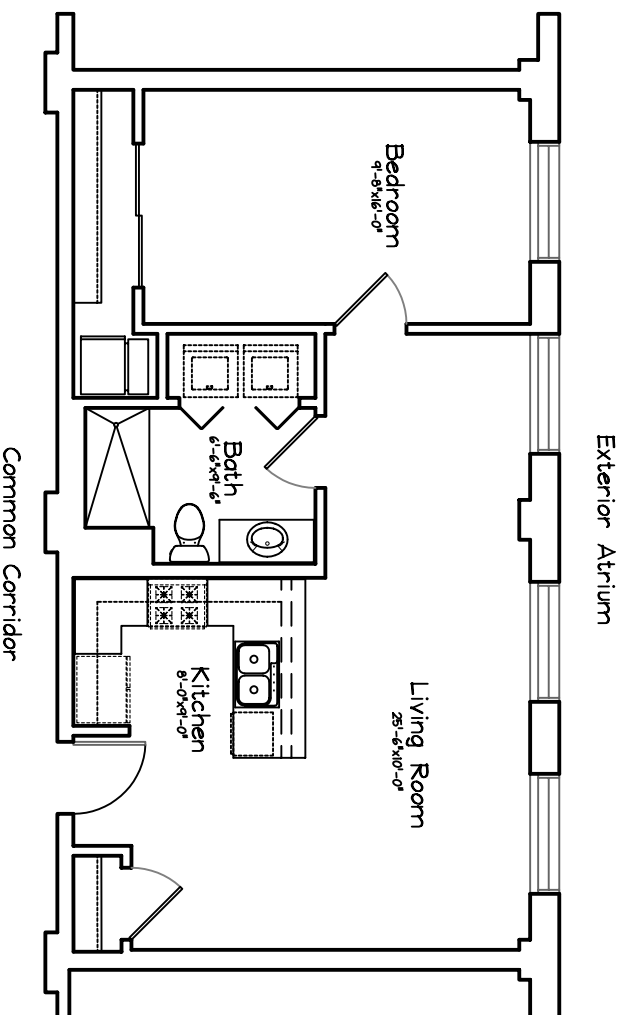

PLANKINTON LOFT APARTMENTS - 3rd FLOOR

Unit #316 = 720 sq ft
One Bedroom, 1 Bath

Scale : 1/8" = 1'-0"

Square Footage taken from center of corridor/party walls
to exterior of furred walls.