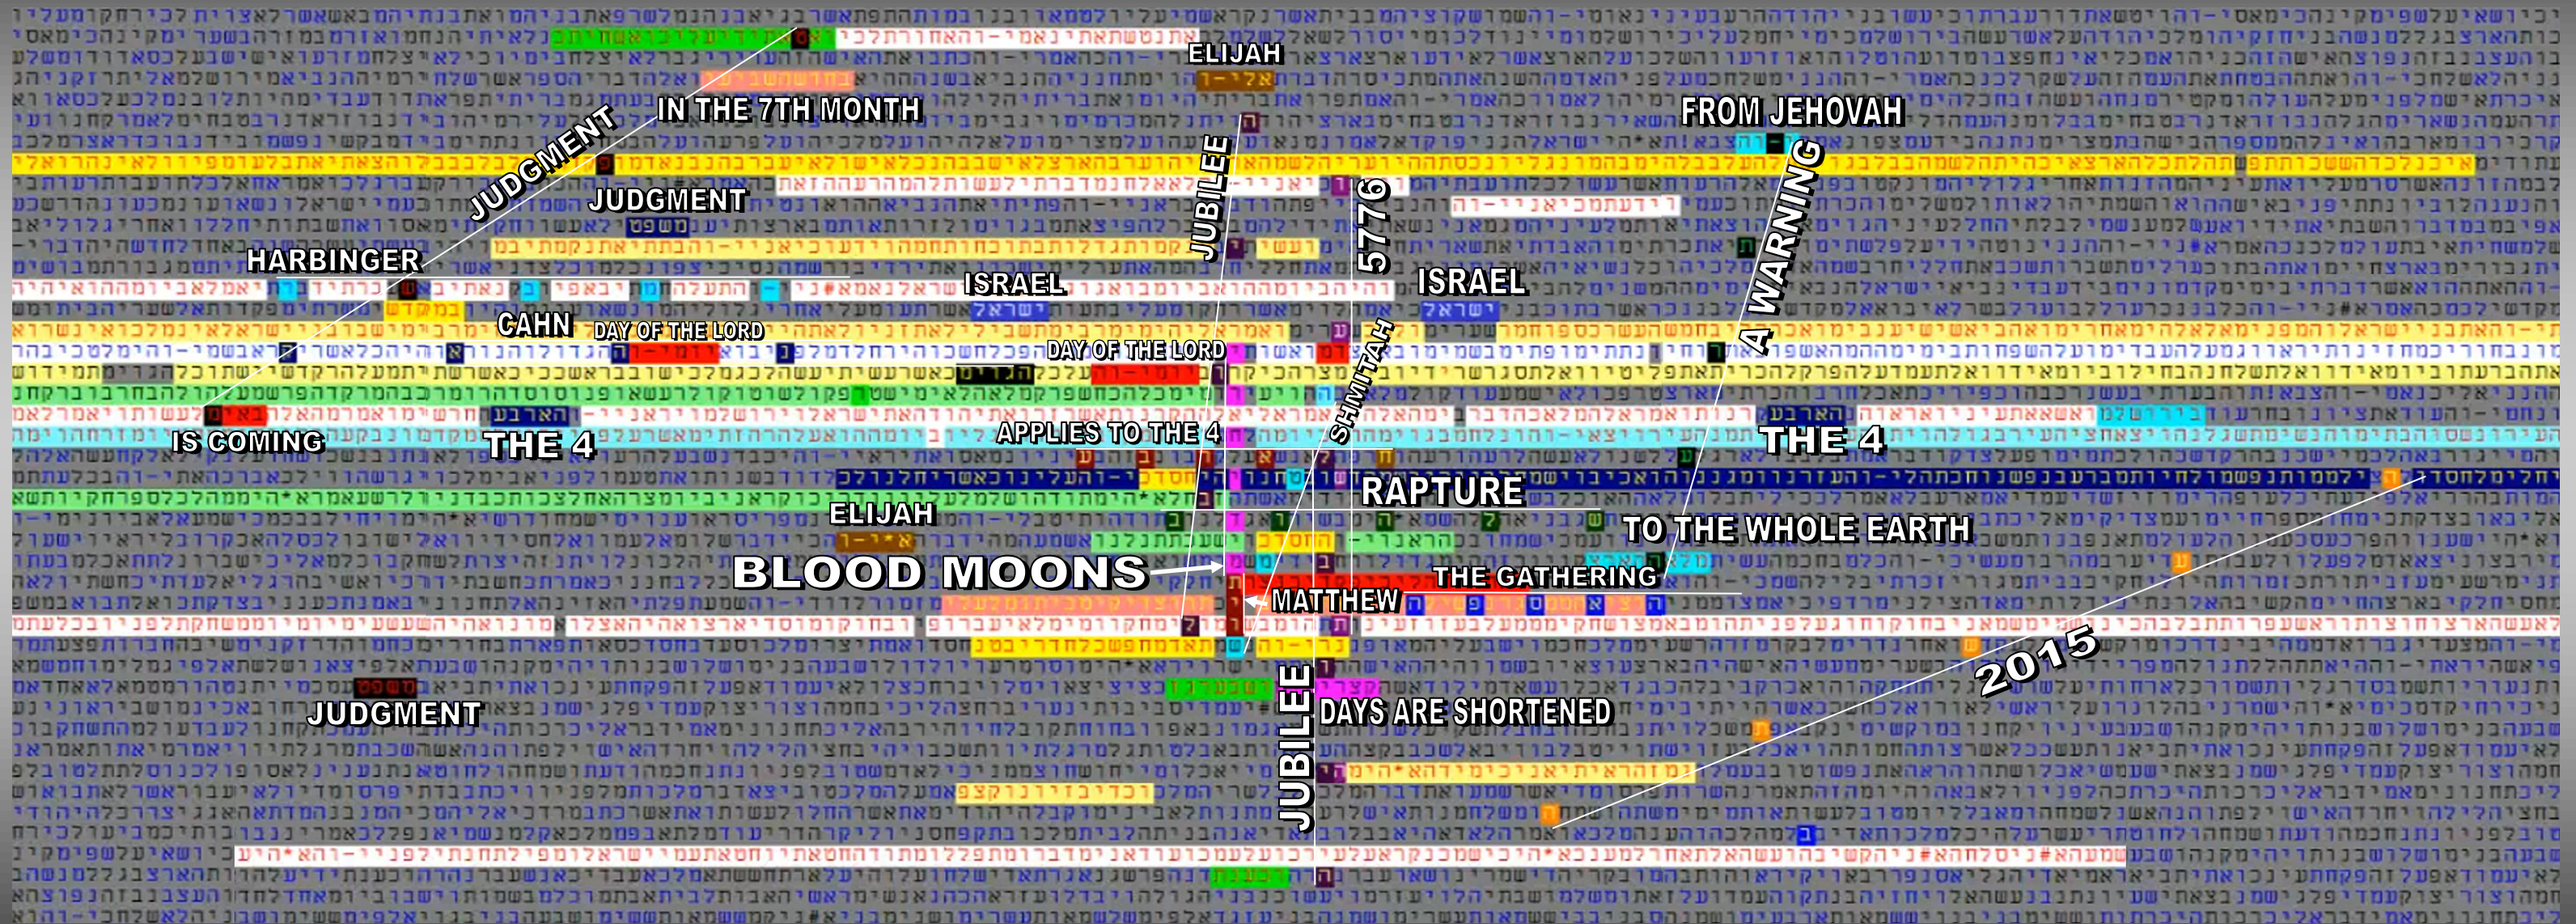

BLOOD MOON WARNING

Bible Code Matrix of Prophecy in Scripture

© MATTHEW WRIGHT MINISTRIES
Graphic layout by Luis B. Vega

RESOURCES
youtube.com/user/TheMatt71269
biblecodenow1@gmail.com
biblecodenow.com
facebook.com/groups/codesearcher

FOR AN EXPLANATION - STUDY OF THE CHART CODE MATRIX, VISIT THE YOUTUBE CHANNEL VIDEO SERIES.

WIDTH: 10007 CENTER: 814069