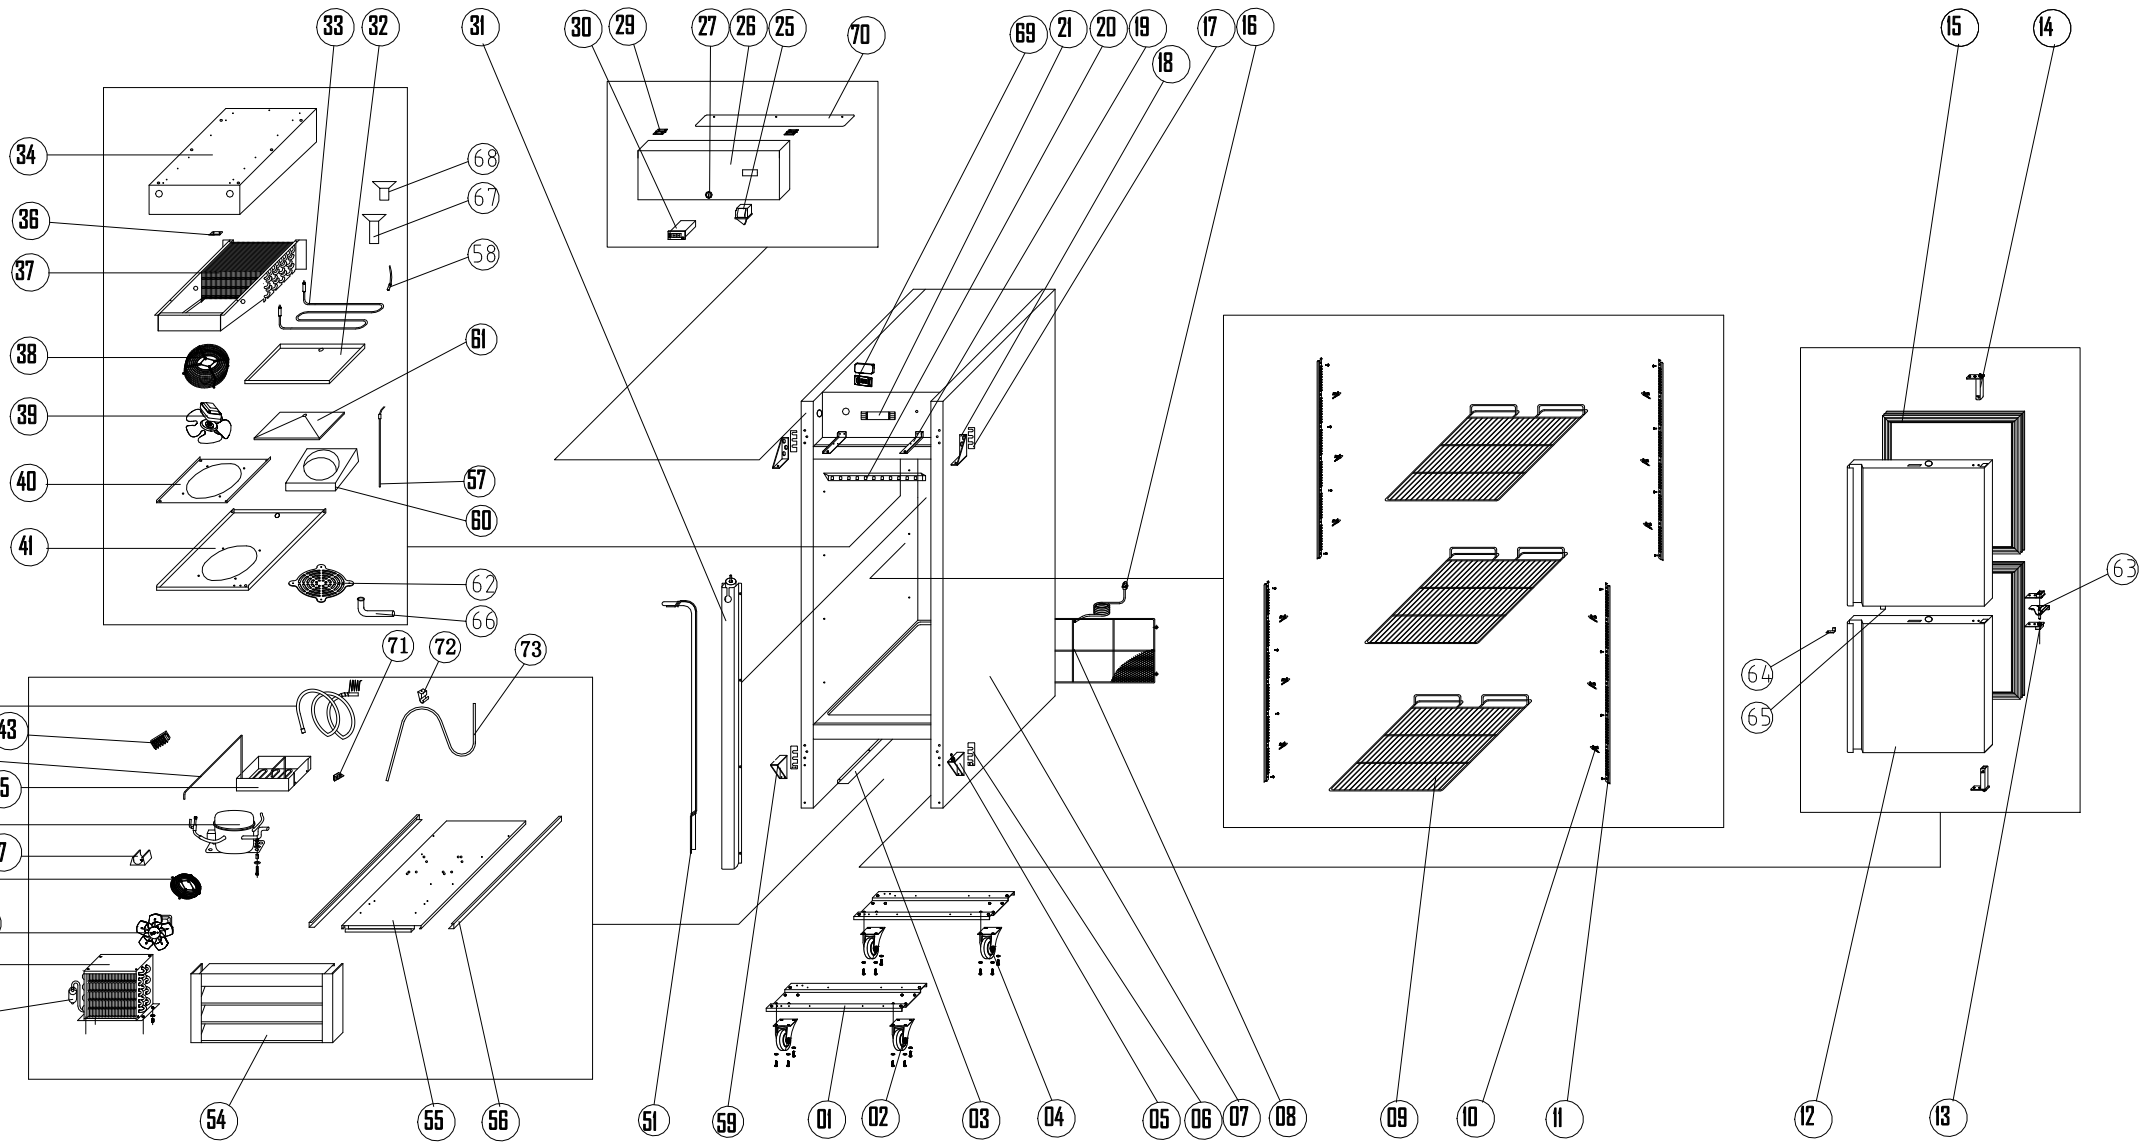

**PARTS LIST
FOR SINGLE DOOR
REACH-IN MODEL**

CF1-2HD-HC

Starting with Serial #1908ENTQ00001

(R290)

CF1-1HD-HC

PARTS LISTING FOR CF1-1HD-EC (R290)

NO.	PART #	DESCRIPTION	QTY.
1	N/A	SUPPORT	2
2	H00316	FRONT SWIVEL CASTER W/BRAKE	2
3	N/A	BAFFLE PLATE	1
4	H00317	REAR, SWIVEL CASTER W/O BRAKE	2
5	H00333	LOWER RIGHT DOOR HINGE	1
6	H00329	LOWER HINGE SHIM	2
7	N/A	BODY	1
8	H00313	COVER, LOWER, REAR COMPARTMENT	1
9	H00307	SHELF	3
10	C3234860	PILASTER CLIP	12
11	H00342	PILASTER	4
12	HC0324-HD	HALF DOOR (BOTTOM MOUNT)	2
13	H00326	HINGE AXIS JACKET, BOTTOM	2
14	H00328	HINGE CARTRIDGE, SELF CLOSING	2
15	HC0325HD	GASKET, HALF DOOR HC	2
16	C2194684	POWER CORD, 14AWG/ NEMA 5-15P	1
17	H00329-1	SHIMS, UPPER DOOR HINGES	2
18	H00331	HINGE, TOP RIGHT	1
18	H00330	HINGE, TOP LEFT	1
19	N/A	UPPER FRONT PANEL BRACKET	2
20	C2194688	LED LIGHT STRIP (REACH-IN)	1
21	H104070118	LED POWER SUPPLY	1
25	C2194677	DOOR SWITCH	1
26	H5114000647	UPPER SHROUD, BOTTOM MOUNT	1
27	H00340	DOOR LOCK	1
29	H00321	HINGE, UPPER SHROUD	2
30	HC0219-3	TEMPERATURE CONTROL BOARD (DIXELL XW06K 4N1F0 40A)	1
30	HC0219-2	TEMPERATURE CONTROL DISPLAY (DIXELL CX50)	1
30	H00205	TEMPERATURE SENSOR	2
31	H00311	CHANNEL SUCTION LINE COVER	1
32	HC0142	DRAIN PAN - EVAPORATOR	1
33	HC0201	DEFROST HEATING ELEMENT	1
34	N/A	MOUNTING BOARD FOR EVAPORATOR COIL	1
36	H00335	SENSOR CLIP	1
37	HC0349F	EVAPORATOR COIL	1
38	H00112	FAN GUARD, EVAPORATOR, WHITE	1
39	HC0116-2	EVAPORATOR FAN MOTOR W/BLADE	1