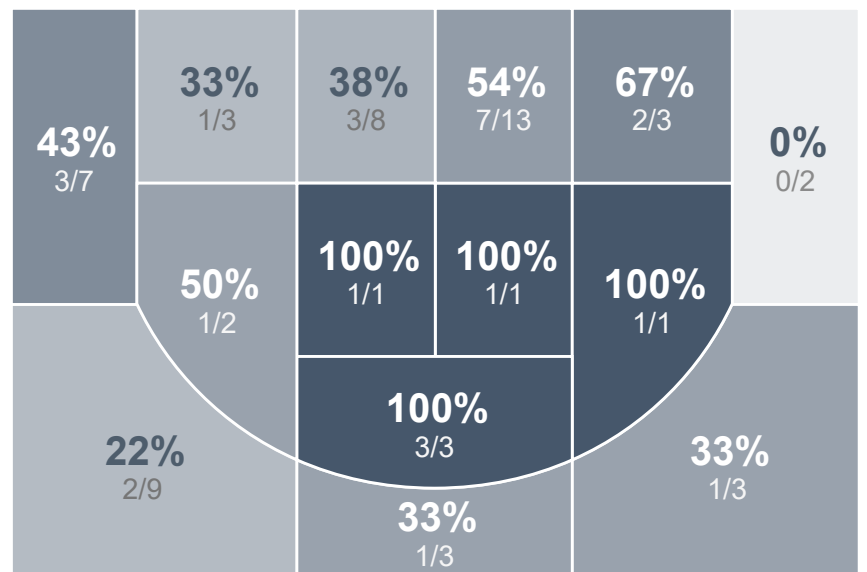

Turtle Mountain High School