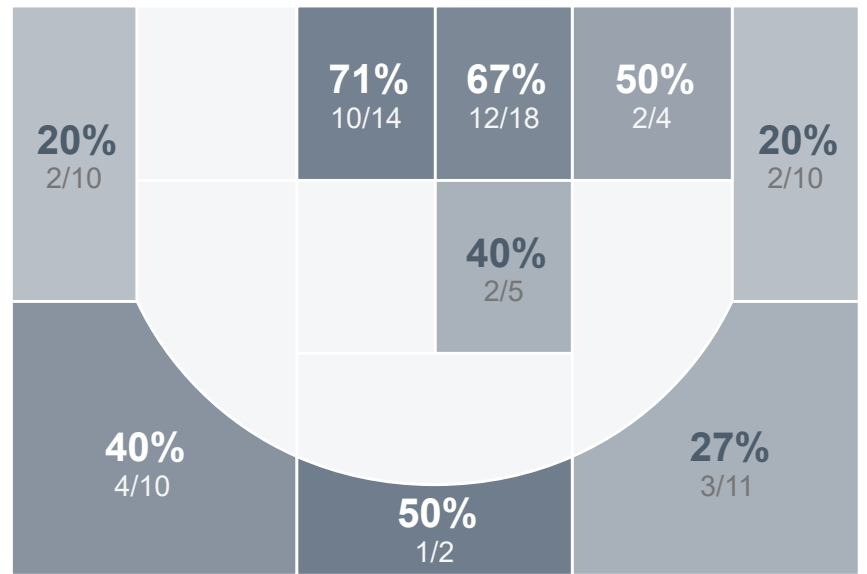

Boys Varsity Basketball