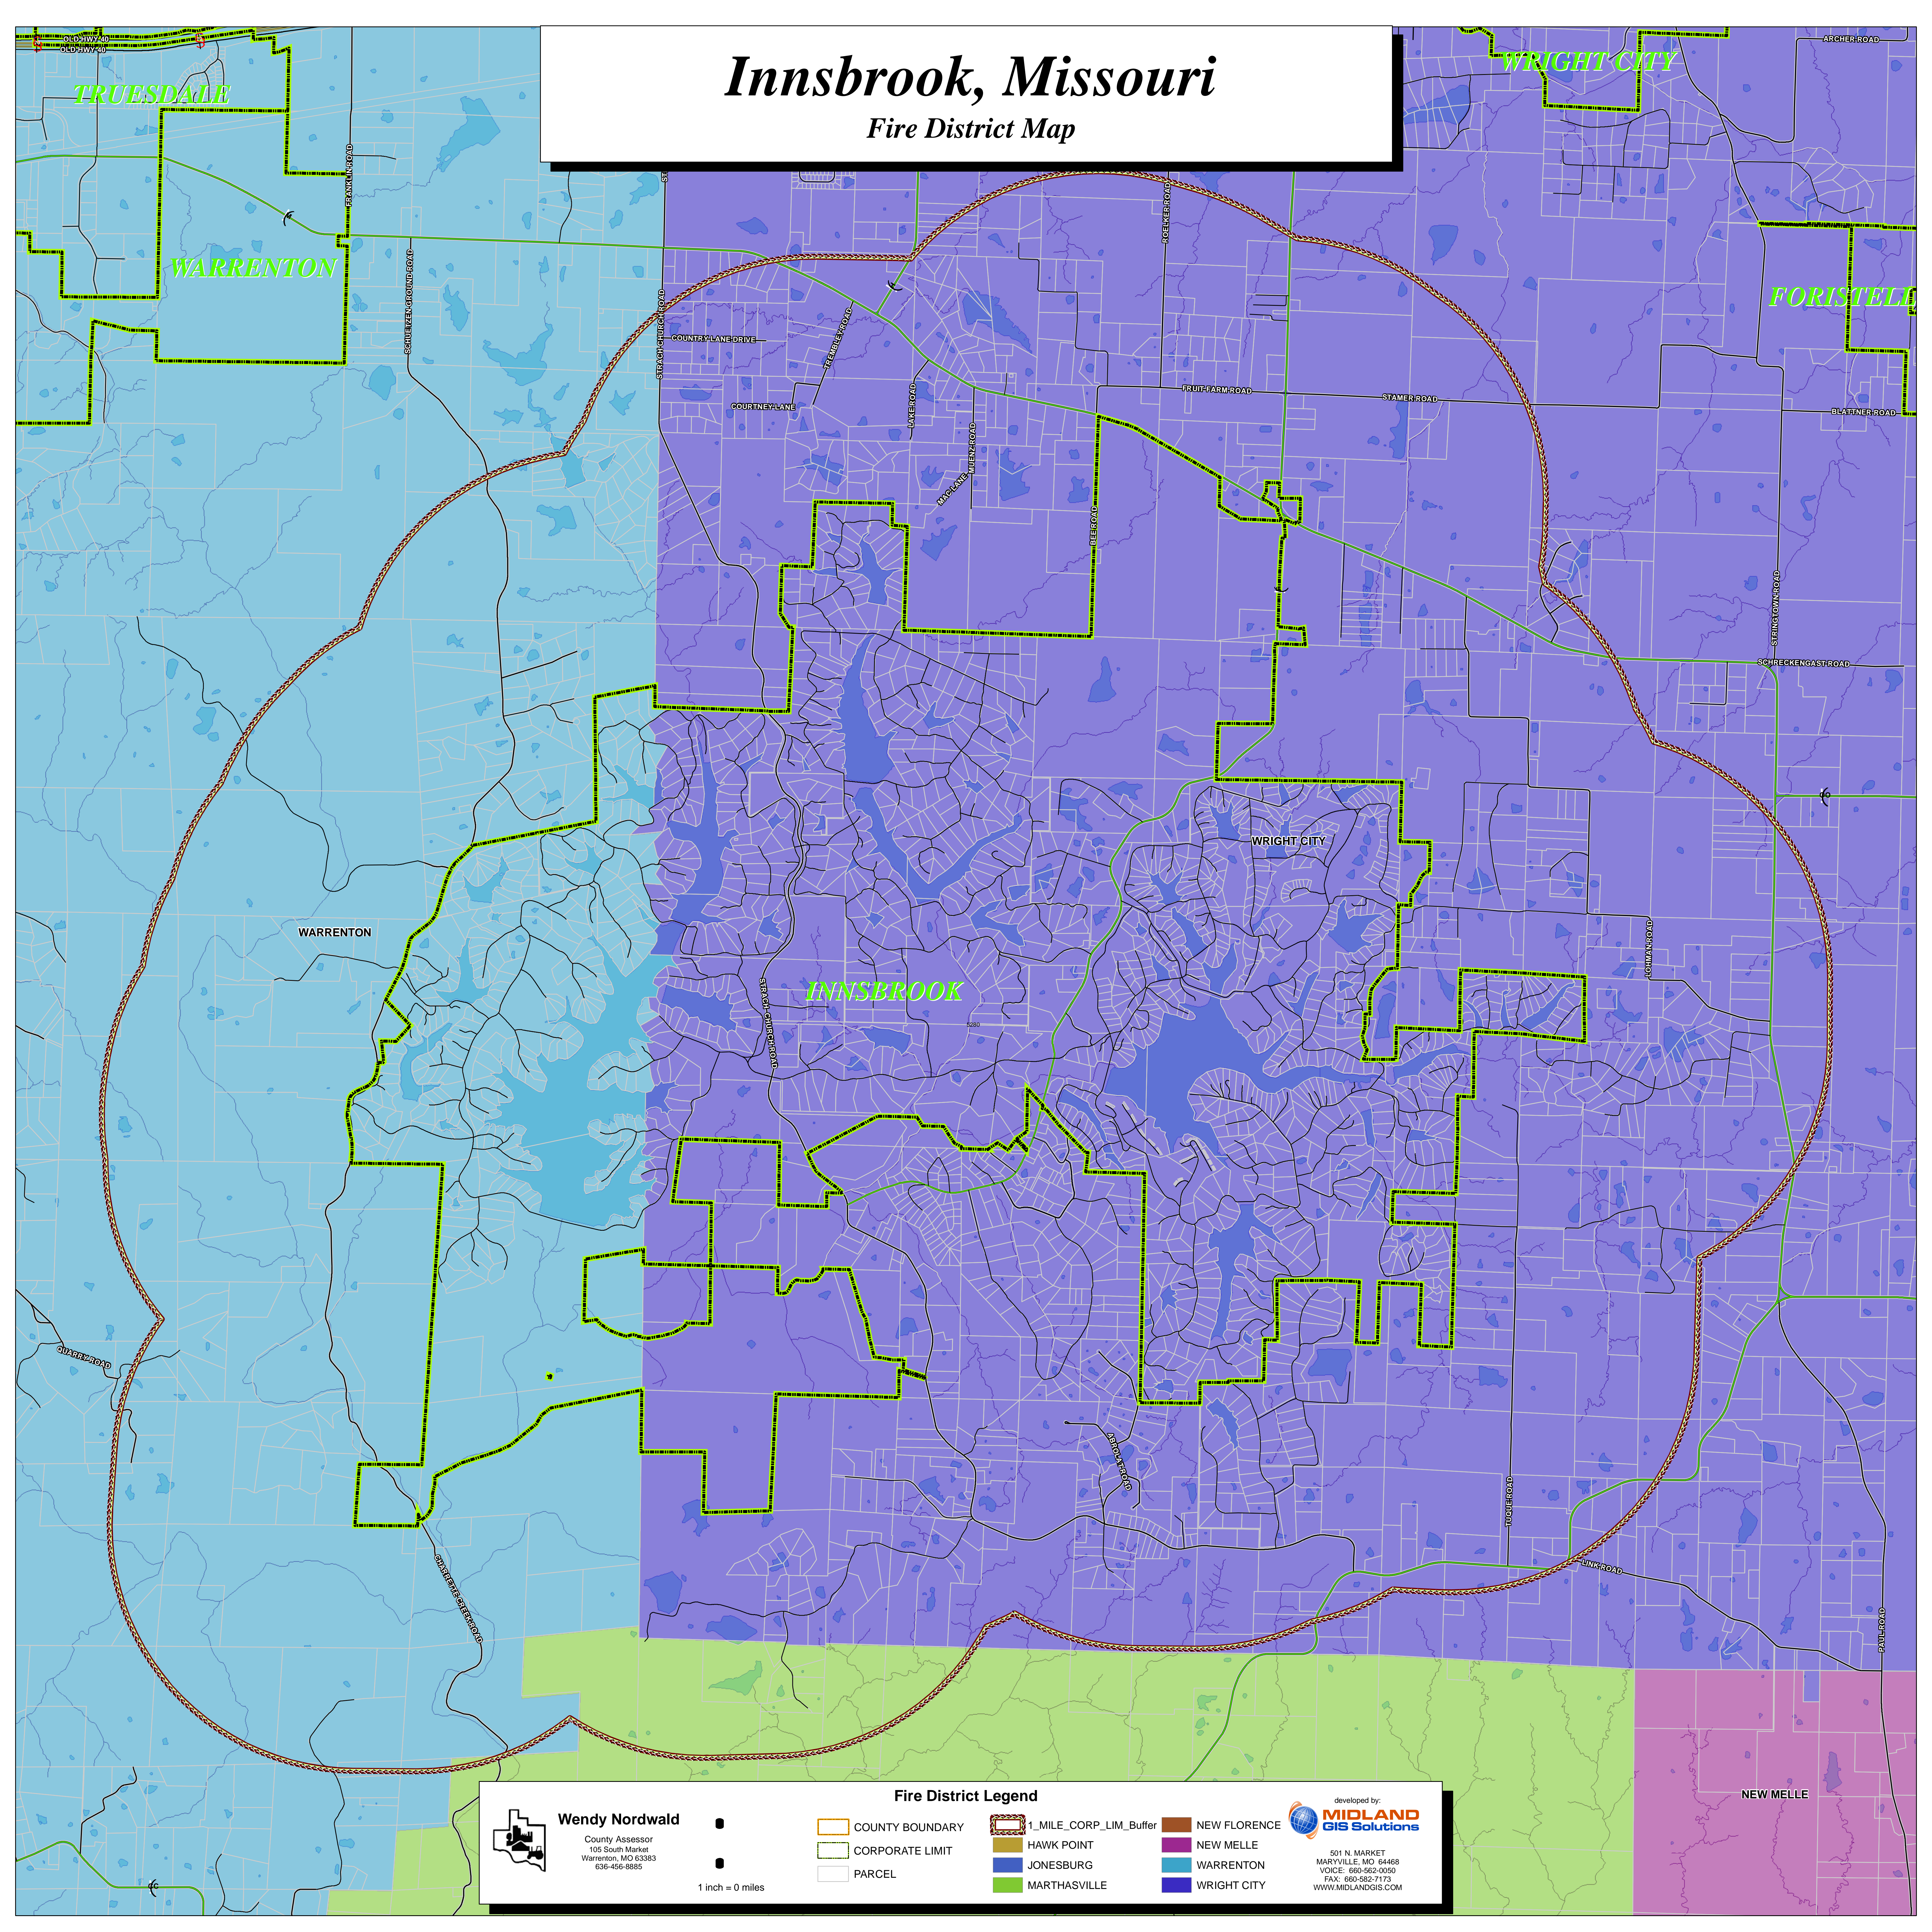

Innsbrook, Missouri

Fire District Map

Wendy Nordwald
County Assessor
105 South Market
Warrenton, MO 63383
636-456-8885

Fire District Legend

COUNTY BOUNDARY	1_MILE_CORP_LIM_Buffer	NEW FLORENCE
CORPORATE LIMIT	HAWK POINT	NEW MELLE
PARCEL	JONESBURG	WARRENTON
	MARTHASVILLE	WRIGHT CITY

developed by:

501 N. MARKET
MARYVILLE, MO 64468
VOICE: 660-562-0050
FAX: 660-582-7173
WWW.MIDLANDGIS.COM

1 inch = 0 miles