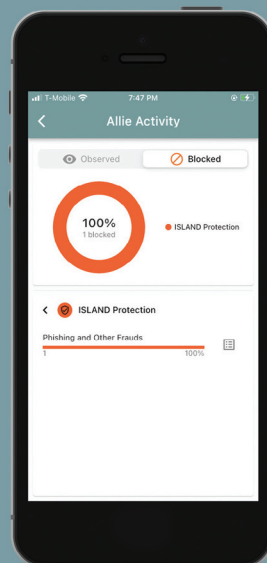

Real time, automated threat filtering

The Webroot database constantly monitors for hacking, phishing, BOTNETs so your network stays safe no matter who accidentally clicks on a bad link.

Never in the cloud, zero-trust model

Because of Island's huge capacity and carrier-grade packet engine, all logging, history, device information, as well as the filtering database is stored locally and delivered at wire speed.

Best-in-class VPN

In addition to its WireGuard VPN client, the unique Island Express configuration provides highly secure, easy, fast Island-to-Island set up.

Its intuitive, at-a-glance dashboard tells you immediately if all is well on the Island.

From the moment you plug it in, Island protects your business from a full range of malware.

With a quick tap, see what's been blocked, on whose device, and even drill down to see the exact URL.

Want real-time updates? Have Island send the notifications you want to your phone.