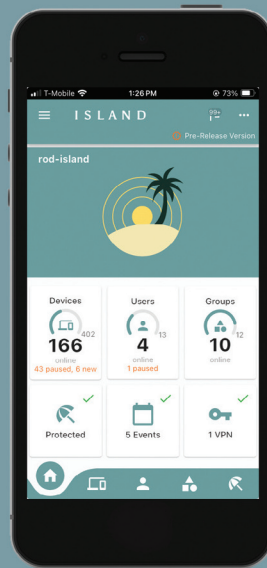

Real time, automated threat filtering

The Webroot database constantly monitors for hacking, phishing, BOTNETs so your network stays safe no matter who accidentally clicks on a bad link.

Never in the cloud, zero-trust model

In addition to its WireGuard VPN client, the unique Island Express configuration provides highly secure, easy, fast Island-to-Island set up.

Its intuitive, at-a-glance dashboard tells you immediately if all is well on the Island.