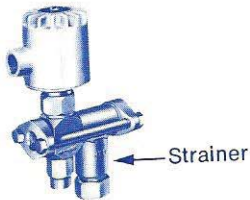

REFRIGERATION SPECIALTIES CONTROL VALVES

AMMONIA SOLENOID VALVES

EXAMPLE OF R/S SOLENOID VALVES ARE SHOWN BELOW.

TYPE S6N - 1/2"
TYPE S8F - 1/2"
(SHOWN W/STRAINER)
OVAL (2-BOLT FLG)
COLOR, SILVER

TYPE S7A -
3/4" AND 1"
OVAL (2-BOLT FLG)
COLOR, BLUE

TYPE S4A -
1" OVAL FLG
1-1/4" THR 4"
(SQ. FLG)
COLOR, BLUE

TYPE S5A
1-1/4" THRU 3"
(SQ. FLANGED)
COLOR, BLUE

TYPE S7A
COLOR, BLUE

NOTE: LATER MODELS OF R/S SOLENOID VALVES MAY HAVE
A SLIGHTLY DIFFERENT COIL HOUSING THAN SHOWN
ABOVE.