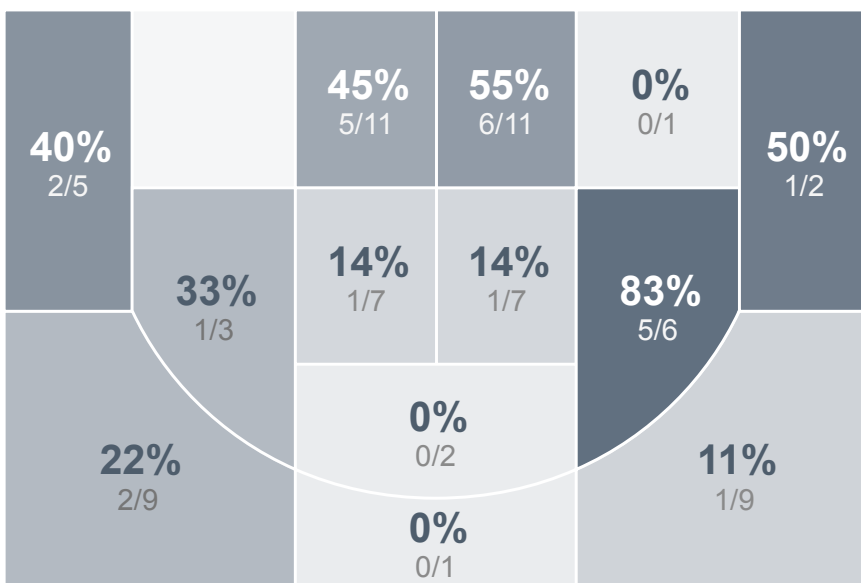

Century Patriots Girls Basketball