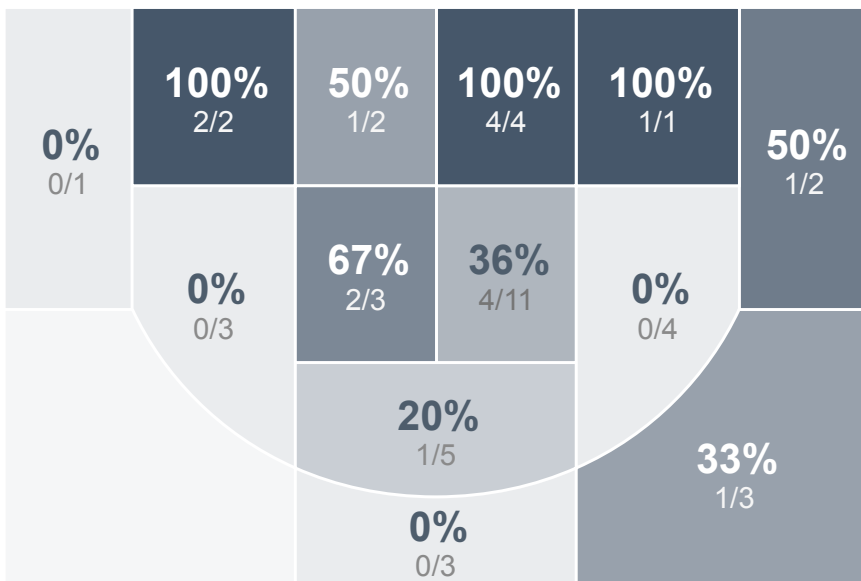

Jamestown High School