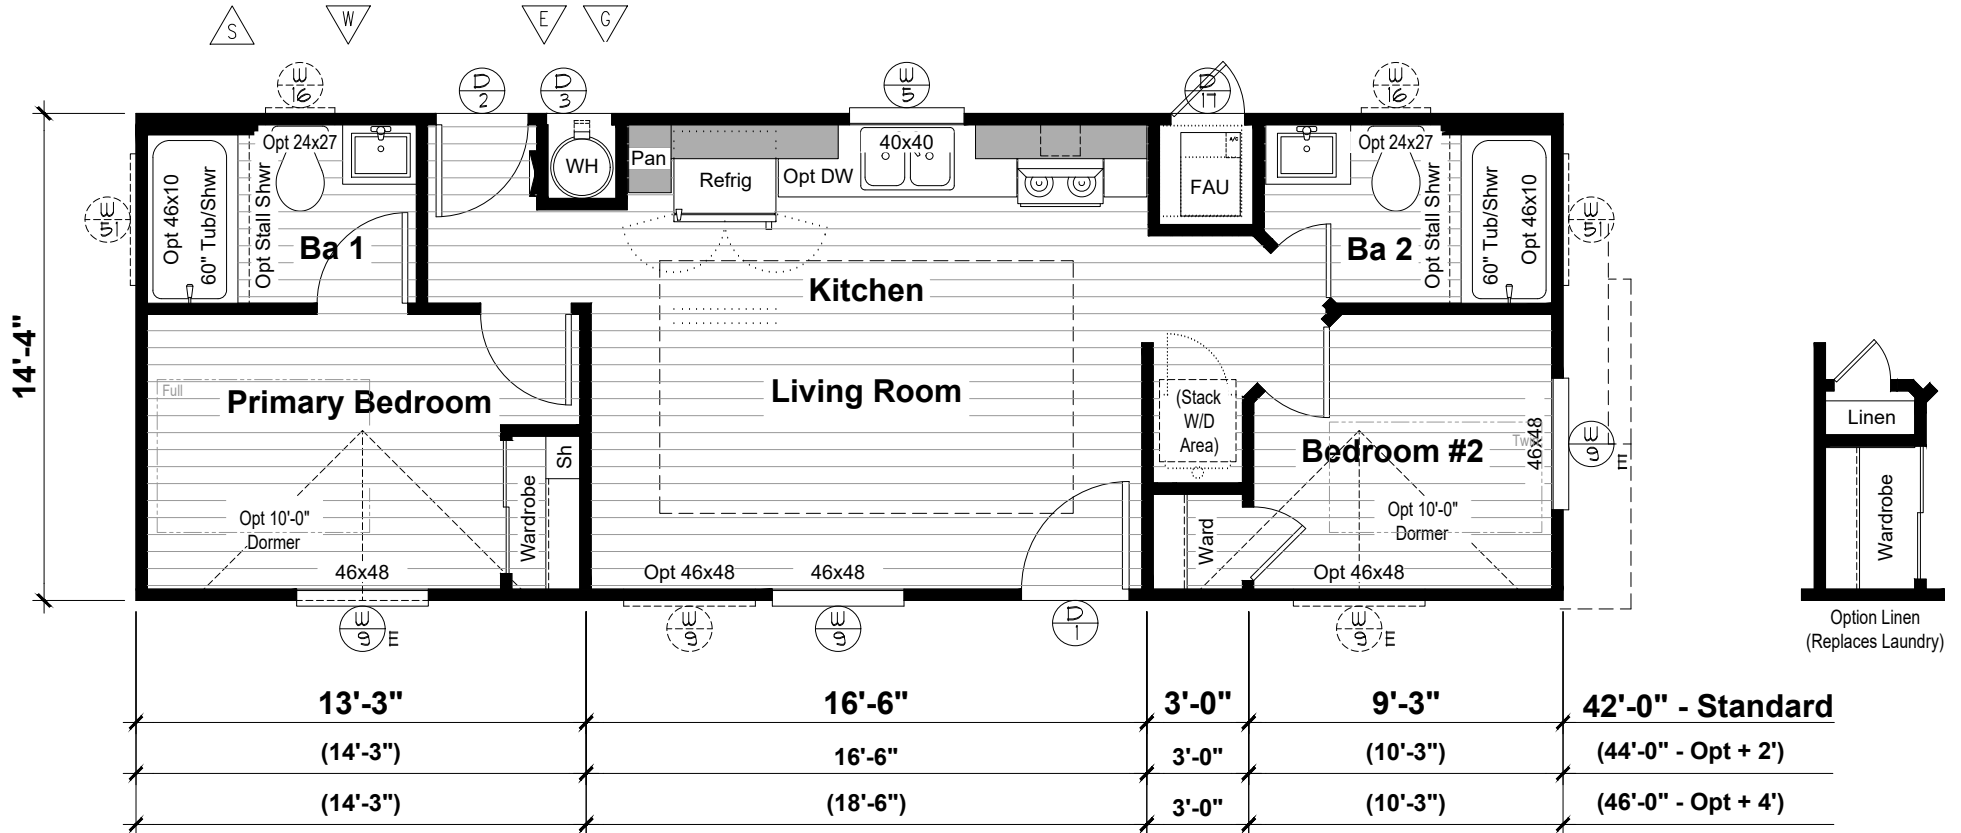

Golden Pacific II Hermosa

Kitchen w/ Option Stretch
(2' Stretch Shown)

Square Footage:
14x42 = 602 Sq. Ft.
14x44 = 631 Sq. Ft.
14x46 = 659 Sq. Ft.

MHC Community Floorplan
NEW GPII-1442-2B
(2.2) 07.12.21 dh