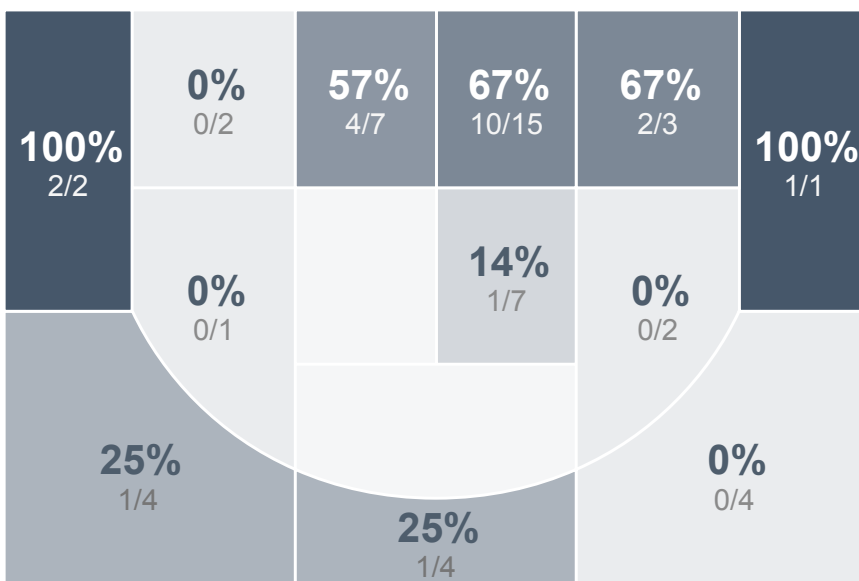

Girls Varsity Basketball