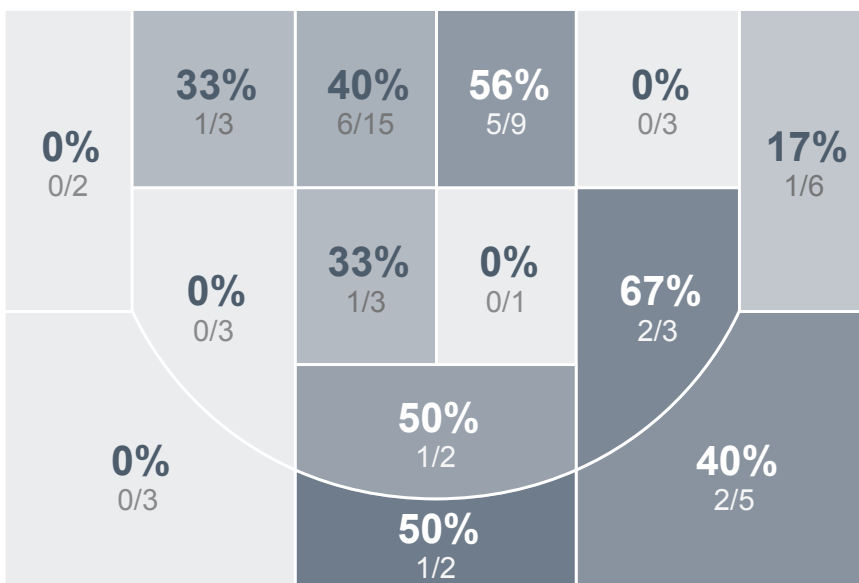

Box Score Report

JHS @ Valley City - Dec 29, 2018 - W 65-59

Period Stats

Team	1	2	Final
JHS	31	34	65
VCHS	33	26	59

Run Graph

Team Stats

	JHS	VCHS
Field Goal %	42.3%	33.3%
Effective Field Goal %	47.1%	36.7%
2FG Made/Attempted	17/37	16/42
2FG%	45.9%	38.1%
3FG Made/Attempted	5/15	4/18
3FG%	33.3%	22.2%
FT Made/Attempted	16/25	15/16
Free Throw Percentage	64.0%	93.8%
Points Per Possession	0.83	0.76
Transition Points	7	6
Points Off Turnovers	18	15
Second Chance Points	8	9
Points in the Paint	30	24
Offensive Rebounds	10	14
Defense Rebounds	24	23
Assists	16	16
Deflections	6	11
Steals	12	13
Blocks	3	1
Turnovers	24	24
Personal Fouls	12	21
Charges Taken	1	0

Girls Varsity Basketball

Valley City High School

Girls Varsity Basketball's Player Stats

Name	Pts	FG	3FG	FT	+/-	MINS	OREB	DREB	AST	DEFL	STL	BLK	TO	FOUL	CHG
#2 Kameron Selvig	<u>16</u>	<u>6/15</u>	<u>3/7</u>	<u>1/3</u>	<u>+ 8</u>	<u>33</u>	0	<u>4</u>	<u>3</u>	<u>1</u>	<u>3</u>	<u>1</u>	<u>2</u>	<u>1</u>	<u>1</u>
#4 Jessa Anderson	7	2/8	0/3	3/4	+ 6	24	2	2	4	1	5	0	7	0	0
#14 Courtney Peterson	<u>13</u>	<u>4/9</u>	<u>1/3</u>	<u>4/6</u>	<u>+ 9</u>	<u>30</u>	0	<u>8</u>	<u>4</u>	0	<u>1</u>	<u>2</u>	<u>2</u>	<u>3</u>	0
#15 Katherine Horgan	10	3/7	0/0	4/5	- 6	25	3	2	3	0	1	0	3	3	0
#22 Grace Hegerle	<u>10</u>	<u>5/9</u>	<u>0/1</u>	<u>0/3</u>	<u>- 7</u>	<u>29</u>	<u>3</u>	<u>5</u>	<u>1</u>	<u>2</u>	<u>2</u>	0	<u>4</u>	<u>3</u>	0
#23 Ella Falk	9	2/2	1/1	4/4	+ 4	24	0	1	1	1	0	0	3	2	0
#30 Jessica Walter	0	<u>0/2</u>	0/0	0/0	<u>+ 16</u>	<u>11</u>	<u>1</u>	<u>1</u>	0	<u>1</u>	0	0	<u>2</u>	0	0