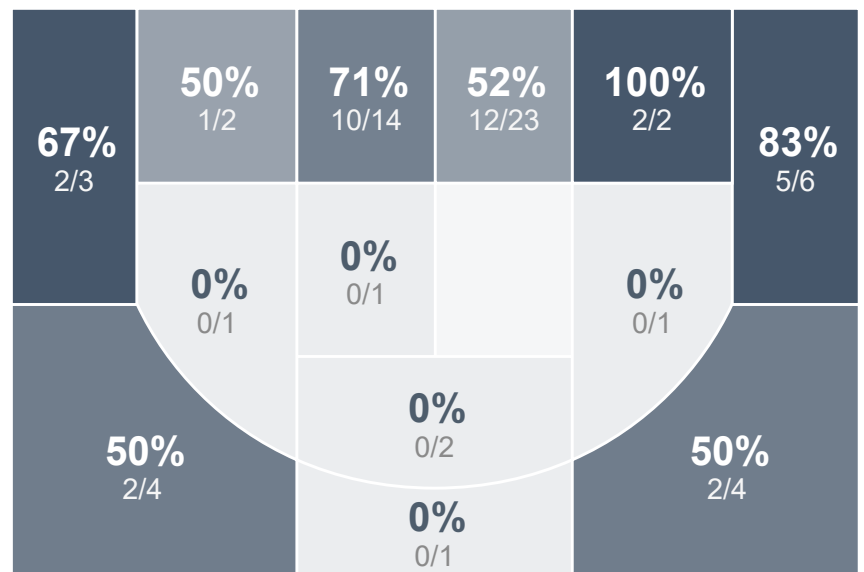

Minot High School