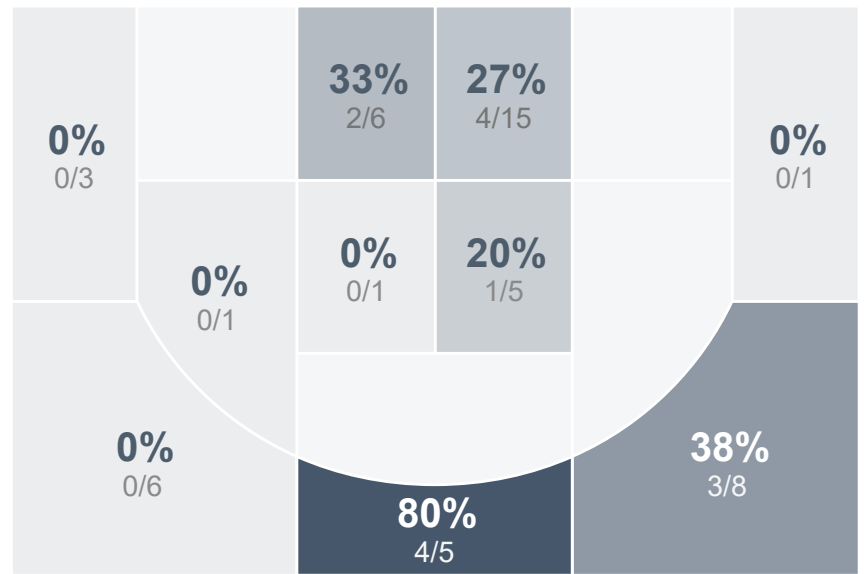

Girls Varsity Basketball