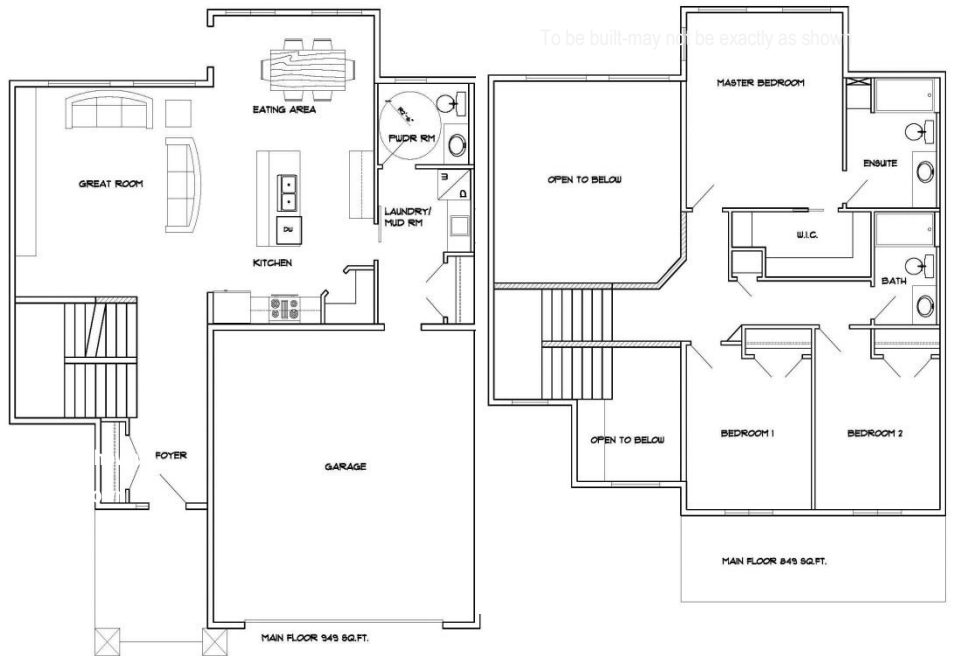

72 Wild Iris Sage Creek

\$556,900.00 incl. lot and GST

Artistic rendering – not exactly as shown

- Open concept 1826 sq. ft. two-story
- Tall wall feature
- 3 bedrooms
- 9 ft. ceiling on main floor
- Large great room with big windows
- Functional kitchen island quartz countertops
- 3" baseboards
- Decora switches & counter plugs
- Concrete driveway, walkway and deck
- Large double attached garage - 22' x 22'
- Cultured stone exterior details
- Concrete piled foundation
- Central vac, a/c, alarm system
- Fireplace, entertainment unit