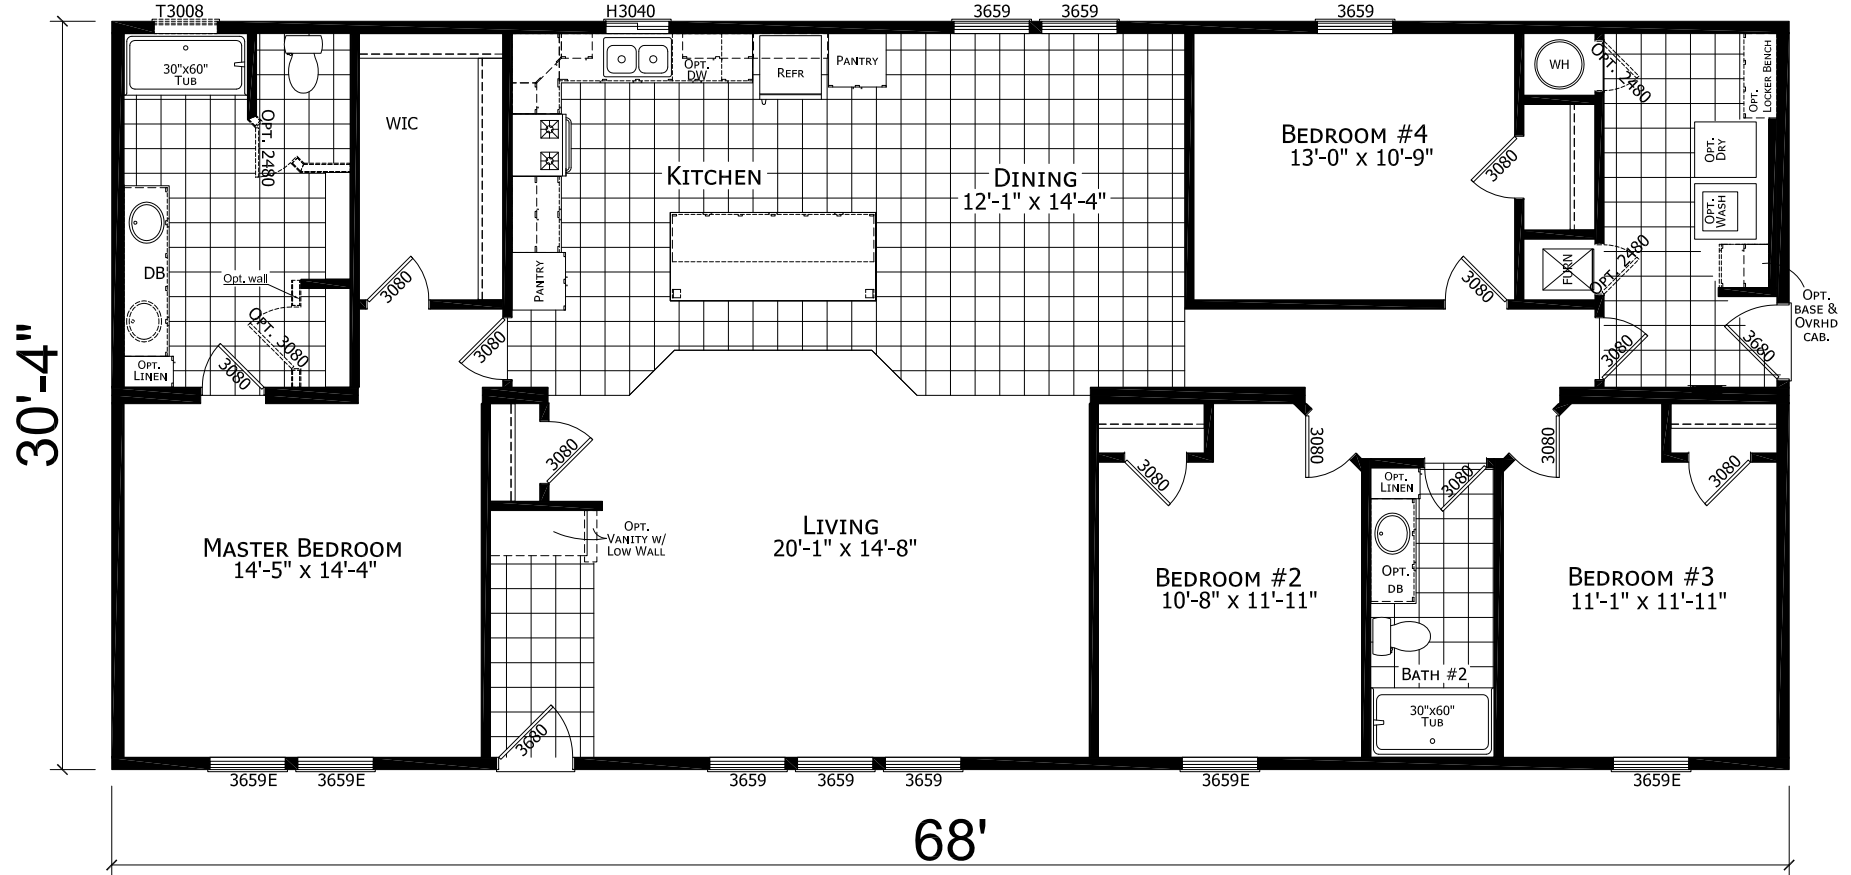

MODEL 17-CW-6684F

4 BEDROOM, 2 BATH

ACTUAL SIZE: 68' x 30'-4"

TOTAL AREA: 2,063 SQ. FT.

Opt.
Barn Doors

CHAMPION

MANUFACTURED BEAUTIFULLY™

1425 SUNNYSIDE RD. WEISER, ID 83672

MODIFICATIONS

PROJECT: 17-CW6684F
68' x 30'-4" 4 BD 4 BTH

DRAWN BY: MJW
DATE: 06-21-18
SCALE: 3/16" = 1'-0"

TITLE: LITERATURE
PLAN

FILENAME: CW6684F NOT FINISHED

SHEET: L-101