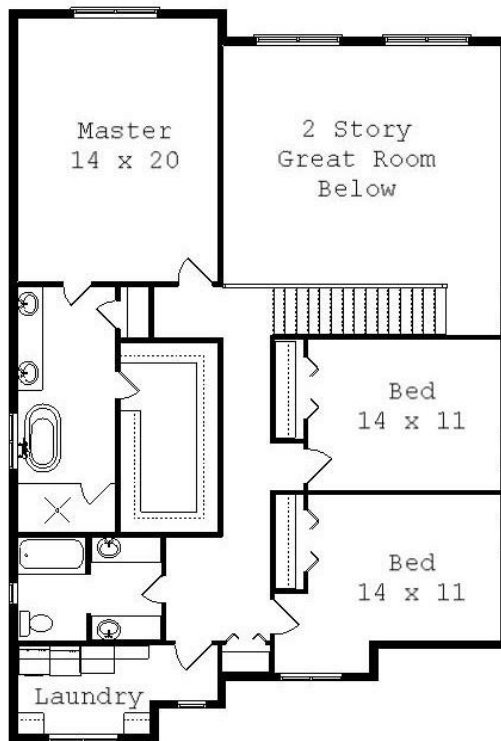

Your Land Your Style Your Home Your Way

Design + Build = Your Best Value

In-Town 5027FE
2675 Sq.Ft.

Copyright © 2018 Kraus Design
All Rights Reserved

KRAUS
DESIGN + BUILD

248-972-5549

Setting the New Standard