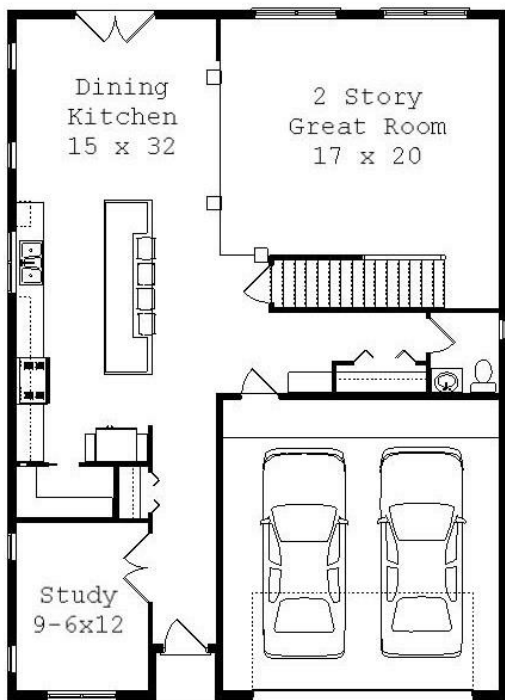

Your Land Your Style Your Home Your Way

Design + Build = Your Best Value

In-Town 5027FE
2675 Sq.Ft.

Copyright © 2018 Kraus Design
All Rights Reserved

KRAUS
DESIGN + BUILD

248-972-5549

Setting the New Standard