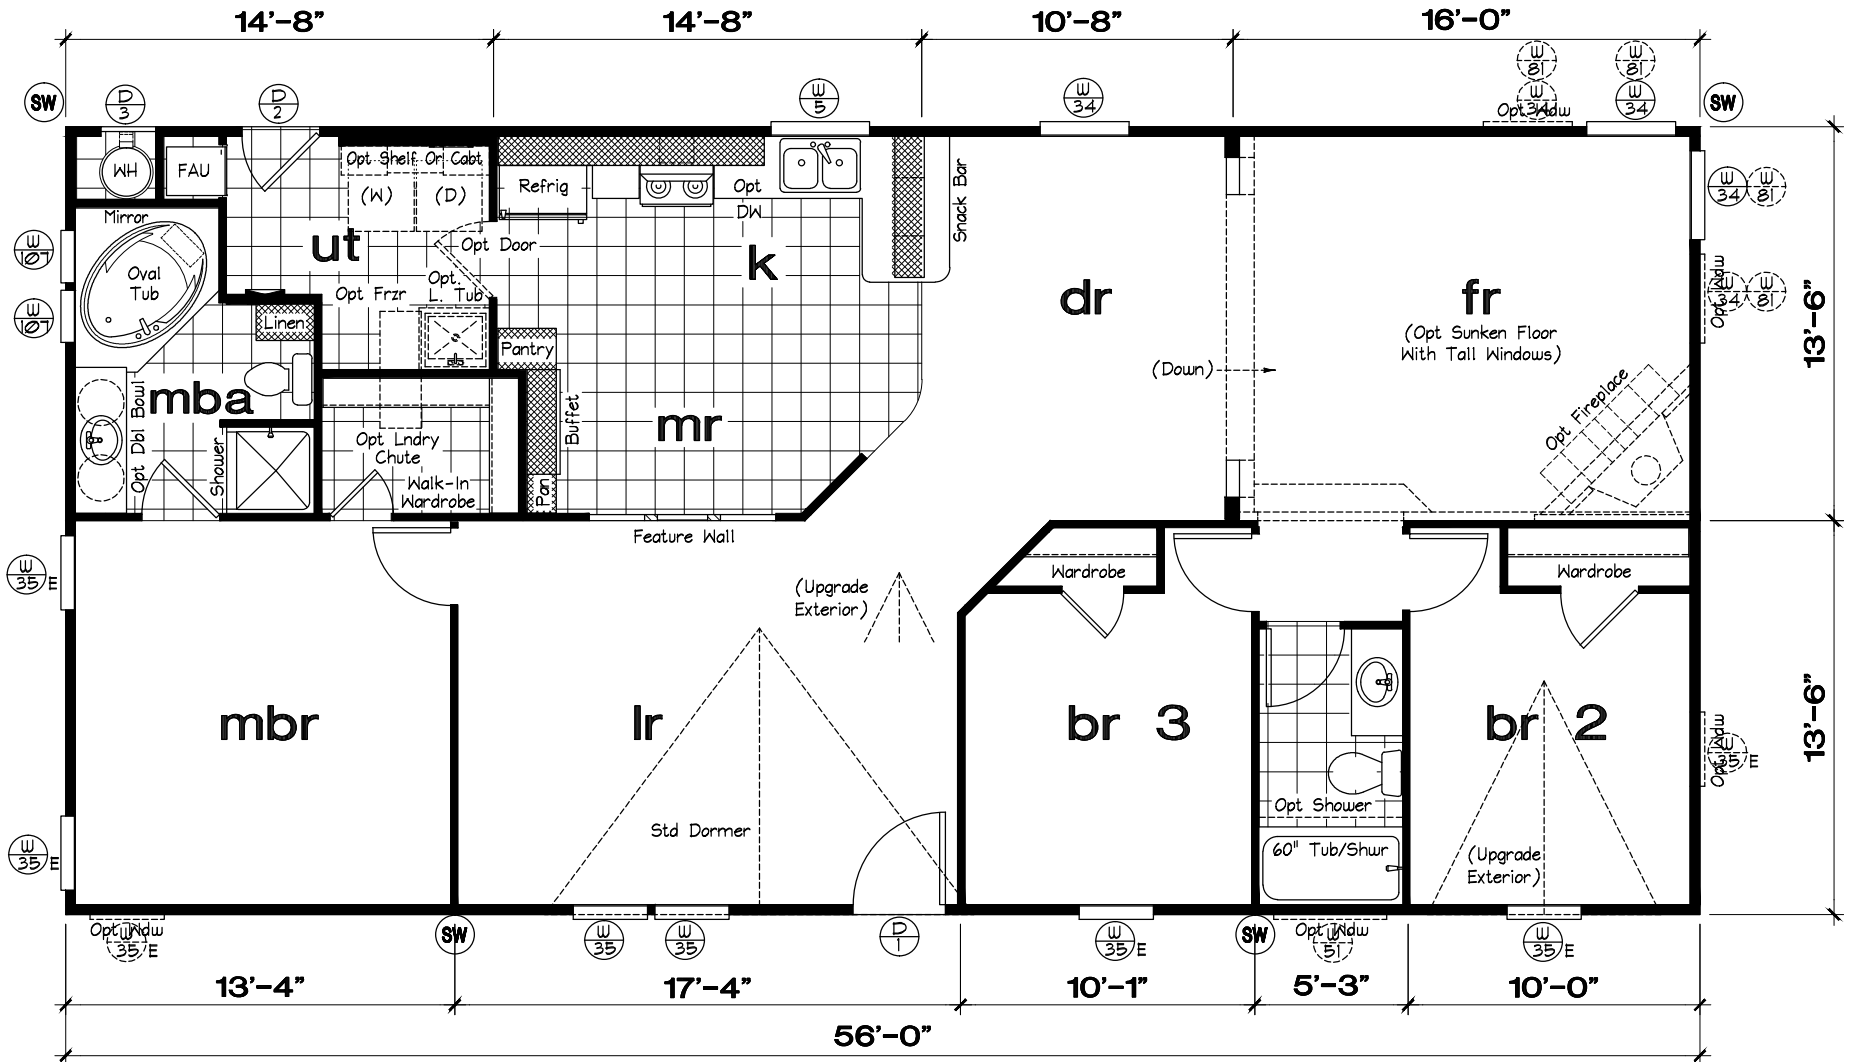

Option 60" Stall Shower

Layout With Option 4th Bdrm.

**Golden West Exclusive - GE561F**

3 Bedroom, 2 Bath, Family Room, (Opt. 4 Br) - 1,512 Sq. Ft.