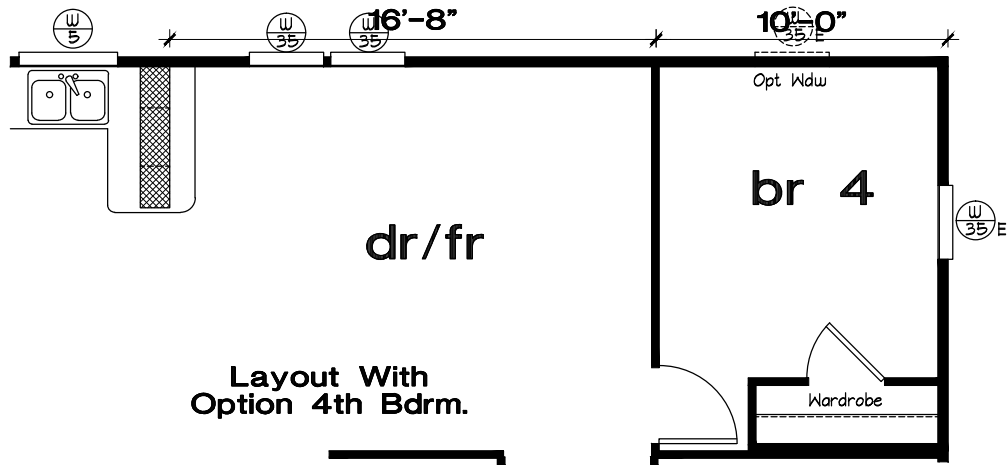

Option 60" Stall Shower

Layout With Option 4th Bdrm.

**Golden West Exclusive - GE561F**

3 Bedroom, 2 Bath, Family Room, (Opt. 4 Br) - 1,512 Sq. Ft.