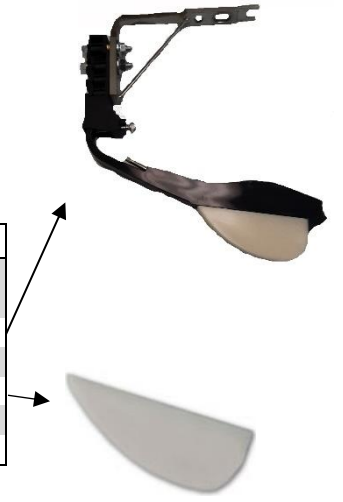

2025

KEY FEATURES:

- MEMORY POLYMER
- LOWER REPLACEMENT COST
- OPTIMUM SEED PLACEMENT
- FARMER DESIGNED
- STAINLESS STEEL TUBE

PART #	APPLICATION	TAIL STYLE	PRICE EA.
FR230	PP STYLE	QUICK ATTACH	\$ 38.50 SALE
FR200	PP STYLE	STANDARD MOUNT	\$ 38.50 SALE
FR555/420W	JD MES/ EXACT EMERGE	STANDARD	\$ 79 SALE
FR350	REPLACEMENT WEDGE	STANDARD	\$ 10.95 SALE
DF420W	GP/TYE/JD DRILLS	STANDARD	\$ 38.50 SALE

Flo-Rite seed firmers offer a NEW and improved revolutionary design compared to traditional seed firmer technology. By incorporating a durable high tech memory polymer, a replaceable wear plate and protected fertilizer tube, farmers now have a tool to increase yields while enjoying lower replacement costs!