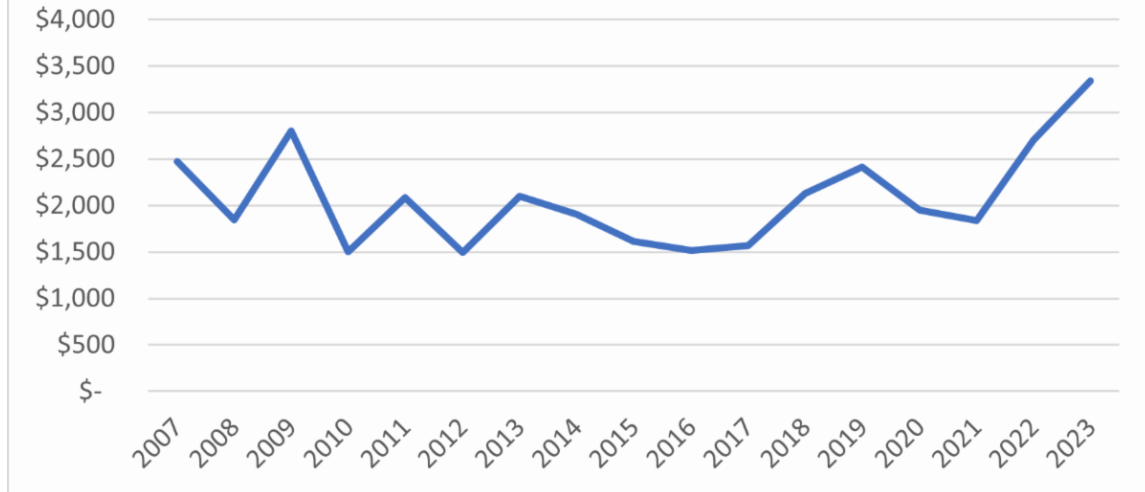

"Land, an investment you can truly enjoy"

Mike Matre

Sale Price per Acre (Matre Forestry average per acre land sale price by year, primarily in Southwest and West Central GA)

Thank you very much for being a subscriber to the Matre Forestry Newsletter, a great way to keep up with our land listings, and receive occasional news regarding timber and land market conditions, land management and investment tips, and occasional giveaways. We would also invite you to like Matre Forestry on Facebook and Instagram and/or YouTube, and Mike Matre on LinkedIn. We keep our subscriber list confidential and you can unsubscribe at anytime.