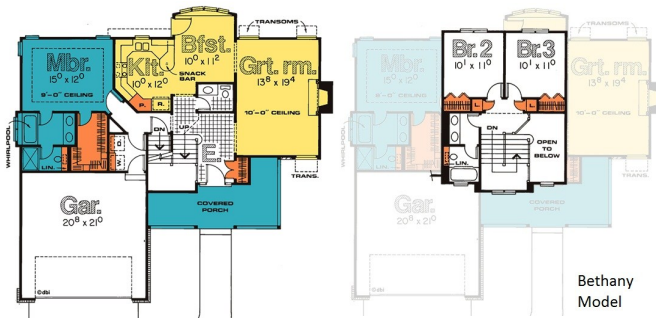

ANOTHER QUALITY BUILT TROY DAVIS HOME

Bethany II Model
1,234 Main Level Sq. Ft.
782 Upper Level Sq. Ft.
2,016 Finished Sq.Ft.
2-Car Garage

All prices and information are subject to change without prior notice.