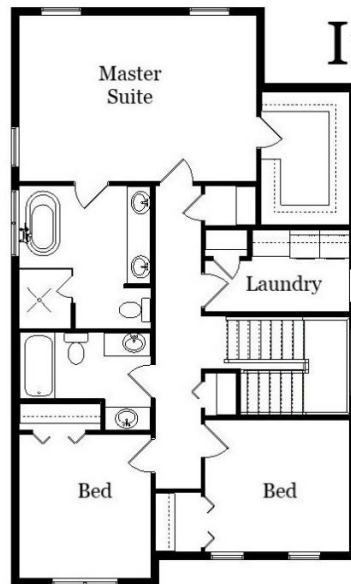

Your Land Your Style Your Home Your Way

Design + Build = Your Best Value

In Town 4039 D MG  
2050 Sq. Ft.

Copyright © 2021 Kraus Design Build  
All Rights Reserved

The **Kraus** Company, LLC  
DESIGN BUILD