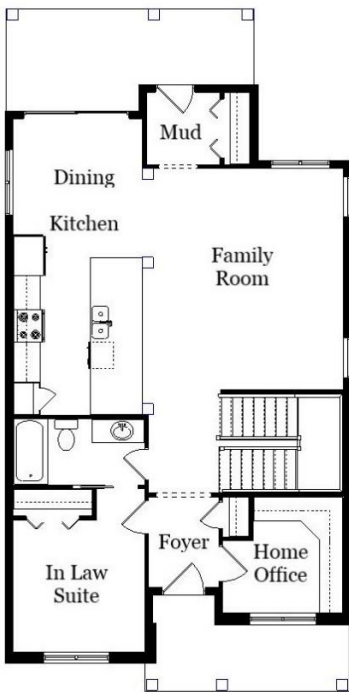

Your Land Your Style Your Home Your Way

Design + Build = Your Best Value

In Town 4039 D MG  
2050 Sq. Ft.

Copyright © 2021 Kraus Design Build  
All Rights Reserved

The **Kraus** Company, LLC  
DESIGN BUILD